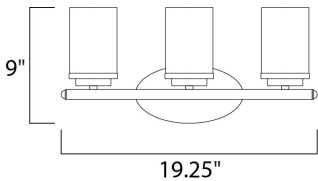

PRODUCT DESCRIPTION

Minimalistic frames finished in your choice of Oil Rubbed Bronze or Polished Chrome support cylinders of Frost glass shades. A clean contemporary look at a very affordable price.

MEASUREMENTS

DIMENSION : 19.25" W x 9" H x 6" Ext
BACK PLATE : 8.25" W x 4.5" H
HANGING WEIGHT : 3.3 lb

LAMPING

INPUT VOLTAGE : 120V
BULB : 3 x 60W Incandescent E26 Medium , 180W Total
BULB INCLUDED : (Not Included)
DIMMABLE : Yes