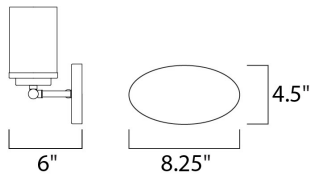

DIMENSION : 19.25" W x 9" H x 6" Ext
 BACK PLATE : 8.25" W x 4.5" H
 HANGING WEIGHT : 3.3 lb

LAMPING

INPUT VOLTAGE : 120V
 BULB : 3 x 60W Incandescent E26 Medium , 180W Total
 BULB INCLUDED : (Not Included)
 DIMMABLE : Yes