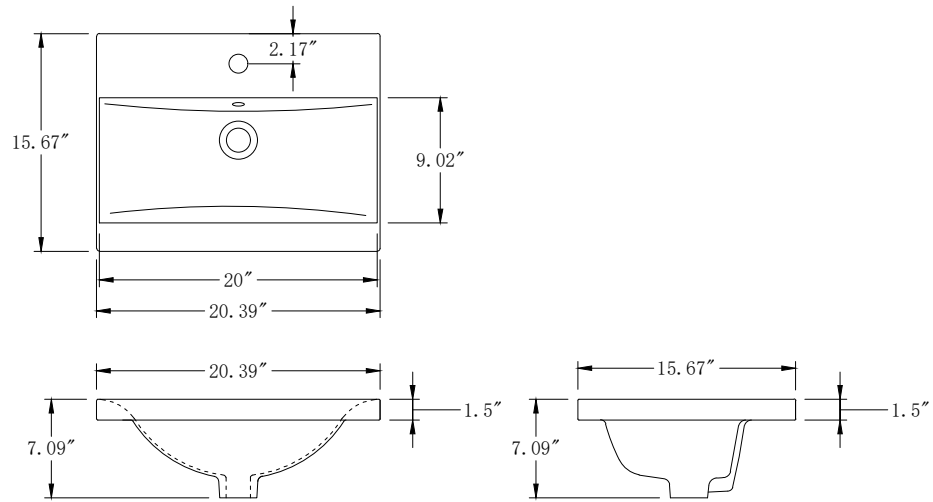

**Bathroom Cabinet**

Unit

Inch

Model

CVG20

Cabinet:20.39"x15.67"x34.09

Handle:6.77" Inch

Bathroom Cabinet

Unit

Inch

Model

CVG24

Cabinet:24.41"x18.5"x34.25"

Handle:6.77" Inch

Bathroom Cabinet

Unit

Inch

Model

CVG36

Cabinet:36"x22"x37.99

Handle:6.77" Inch

**Bathroom Cabinet**

Unit

Inch

CVG48

Cabinet:48"x22"x37.99

Handle:6.77" Inch

**Bathroom Cabinet**

Unit

Inch

Model

CVG60S