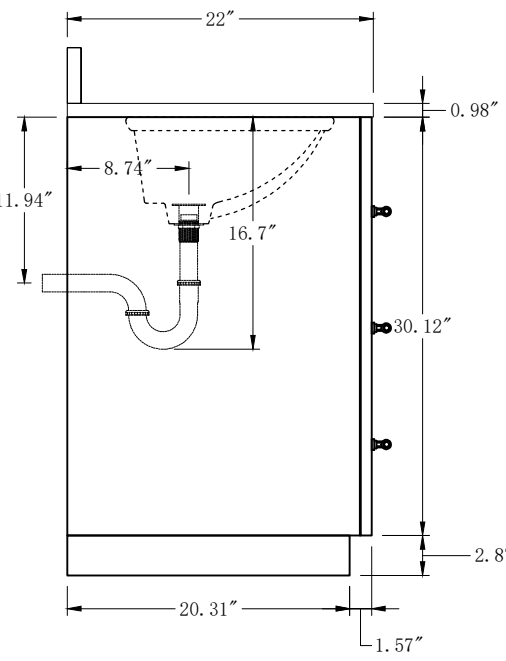

Inch

Model

CVG36

Cabinet:36"x22"x37.99

Handle:6.77" Inch

**Bathroom Cabinet**

Unit

Inch

Model

CVG42

Cabinet:42"x22"x37.99

Handle:6.77" Inch

**Bathroom Cabinet**

Unit

Inch

Model

CVG48

Cabinet:48"x22"x37.99

Handle:6.77" Inch

**Bathroom Cabinet**

Unit

Inch

Model

CVG60S

Cabinet:60"x22"x37.99

Handle:6.77" Inch

**Bathroom Cabinet**

Unit

Inch

Model

CVG60D

Cabinet:60"x22"x37.99