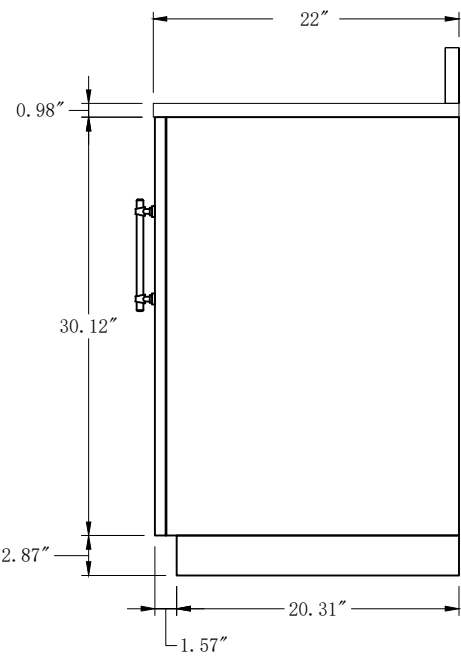

Unit

Inch

Model

CVG24

Cabinet:24.41"x18.5"x34.25"

Handle:6.77" Inch

Bathroom Cabinet

Unit

Inch

Model

CVG36

Cabinet:36"x22"x37.99

Handle:6.77" Inch

**Bathroom Cabinet**

Unit

Inch

Model

CVG42

Cabinet:42"x22"x37.99

Handle:6.77" Inch

**Bathroom Cabinet**

Unit

Inch

Model

CVG48

Cabinet:48"x22"x37.99

Handle:6.77" Inch

**Bathroom Cabinet**

Unit

Inch

Model

CVG60S