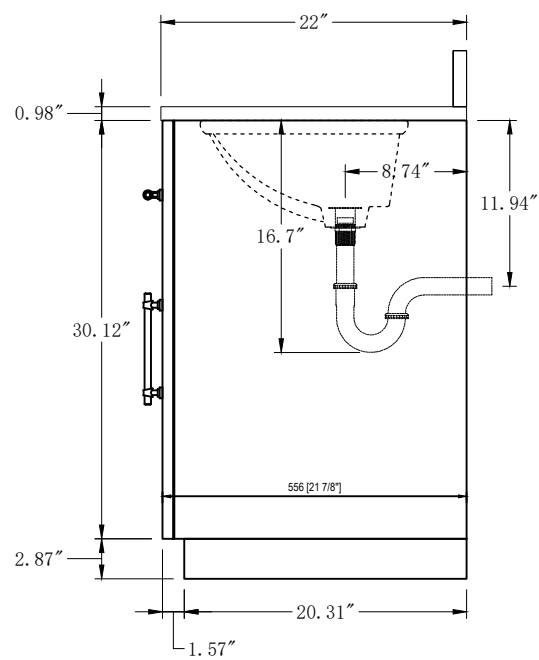

**Bathroom Cabinet**

Unit

Inch

Model

CVG20

Cabinet:20.39"x15.67"x34.09

Handle:6.77" Inch

Bathroom Cabinet

Unit

Inch

Model

CVG24

Cabinet:24.41"x18.5"x34.25"

Handle:6.77" Inch

Bathroom Cabinet

Unit

Inch

Model

CVG36

Cabinet:36"x22"x37.99

Handle:6.77" Inch

**Bathroom Cabinet**

Unit

Inch

Model

CVG42

Cabinet:42"x22"x37.99

Handle:6.77" Inch

**Bathroom Cabinet**

Unit

Inch

Model