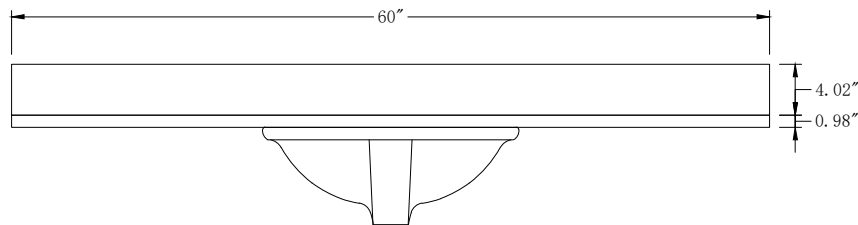

Bathroom Cabinet

Unit

Inch

Model

CVG60S

Cabinet:60"x22"x37.99

Handle:6.77" Inch