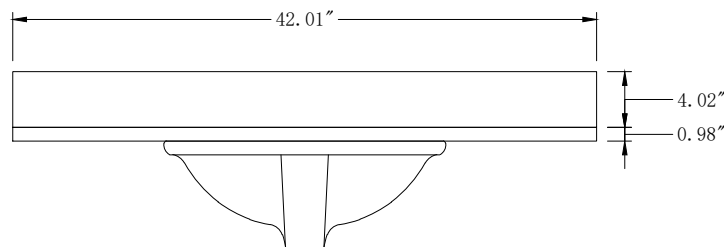

Bathroom Cabinet

Unit

Inch

Model

CVG42

Cabinet:42"x22"x37.99

Handle:6.77" Inch