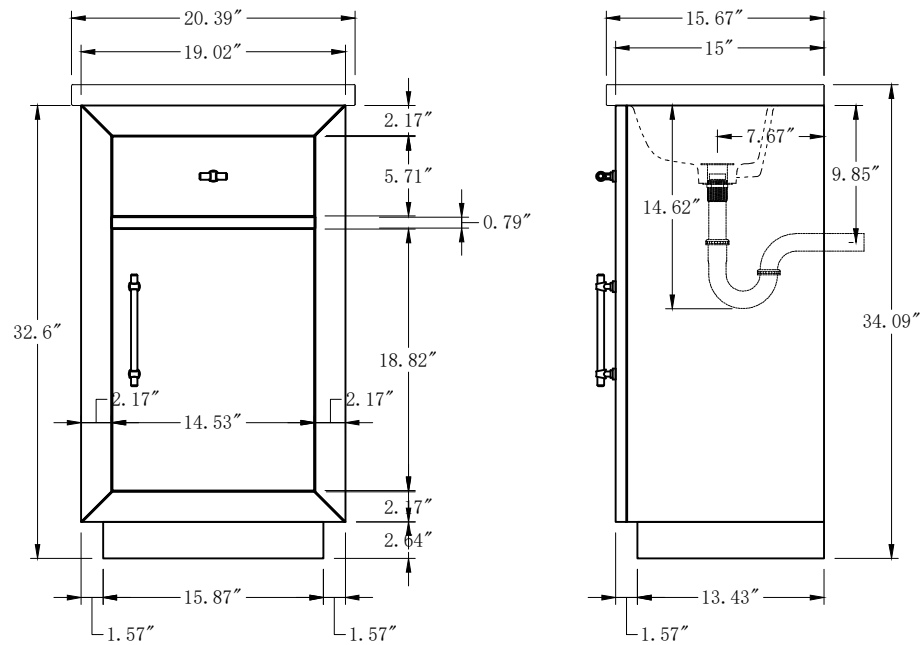

**Bathroom Cabinet**

Unit

Inch

Model

CVG20

Cabinet:20.39"x15.67"x34.09

Handle:6.77" Inch

Bathroom Cabinet

Unit

Inch

Model

CVG24

Cabinet:24.41"x18.5"x34.25"

Handle:6.77" Inch

Bathroom Cabinet

Unit

Inch

Model

CVG36

Cabinet:36"x22"x37.99

Handle:6.77" Inch

**Bathroom Cabinet**

Unit

Inch

Model

CVG42

Cabinet:42"x22"x37.99

Handle:6.77" Inch

**Bathroom Cabinet**

Unit

Inch

Model