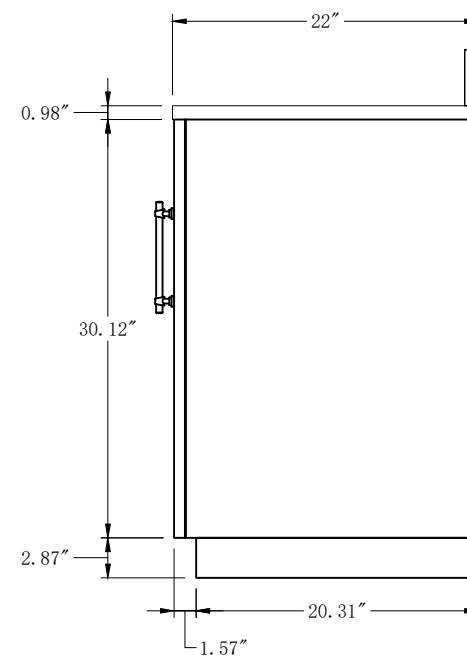

Unit

Inch

Model

CVG24

Cabinet:24.41"x18.5"x34.25"

Handle:6.77" Inch

Bathroom Cabinet

Unit

Inch

Model

CVG36

Cabinet:36"x22"x37.99

Handle:6.77" Inch

**Bathroom Cabinet**

Unit

Inch

Model

CVG42

Cabinet:42"x22"x37.99

Handle:6.77" Inch

**Bathroom Cabinet**

Unit

Inch

Model

CVG48

Cabinet:48"x22"x37.99

Handle:6.77" Inch

**Bathroom Cabinet**

Unit

Inch

Model

CVG60S