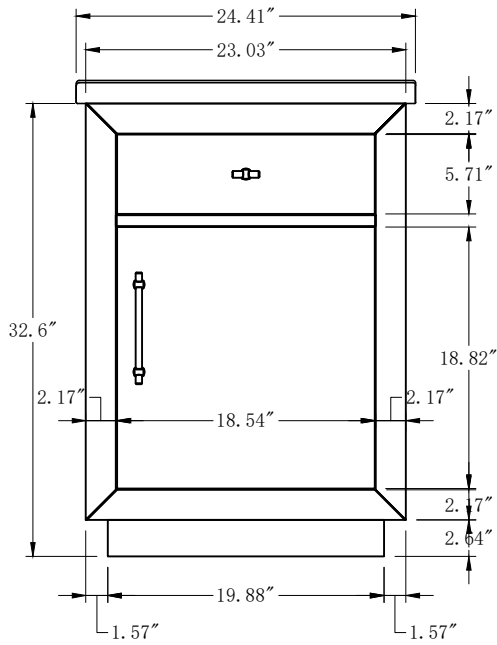

**Bathroom Cabinet**

Unit

Inch

Model

CVG20

Cabinet:20.39"x15.67"x34.09

Handle:6.77" Inch

Bathroom Cabinet

Unit

Inch

Model

CVG24

Cabinet:24.41"x18.5"x34.25"

Handle:6.77" Inch

Bathroom Cabinet

Unit

Inch

Model

CVG36

Cabinet:36"x22"x37.99

Handle:6.77" Inch

**Bathroom Cabinet**

Unit

Inch

CVG48

Cabinet:48"x22"x37.99

Handle:6.77" Inch

**Bathroom Cabinet**

Unit

Inch

Model

CVG60S