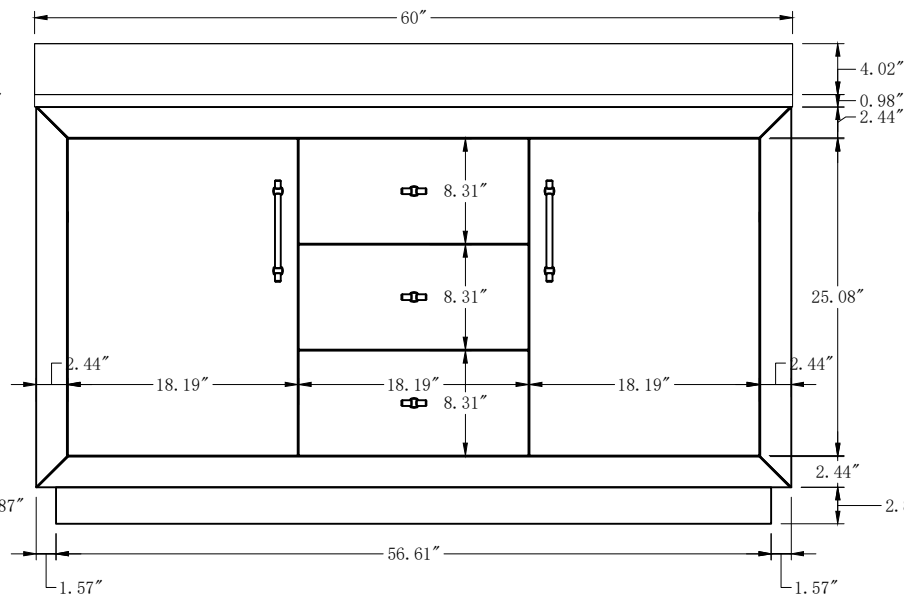

Bathroom Cabinet

Unit

Inch

Model

CVG60S

Cabinet:60"x22"x37.99

Handle:6.77" Inch