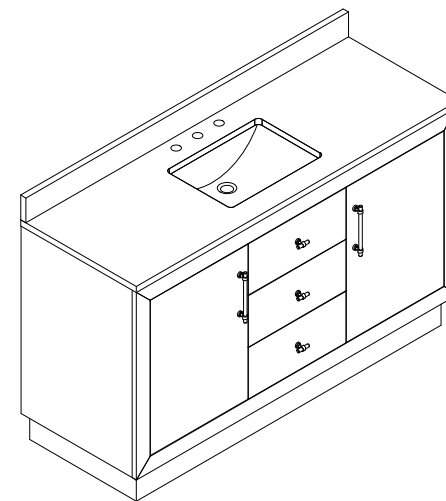

Inch

Model

CVG36

Cabinet:36"x22"x37.99

Handle:6.77" Inch

**Bathroom Cabinet**

Unit

Inch

Model

CVG42

Cabinet:42"x22"x37.99

Handle:6.77" Inch

**Bathroom Cabinet**

Unit

Inch

Model

CVG48

Cabinet:48"x22"x37.99

Handle:6.77" Inch

**Bathroom Cabinet**

Unit

Inch

Model

CVG60S

Cabinet:60"x22"x37.99

Handle:6.77" Inch

**Bathroom Cabinet**

Unit

Inch

Model

CVG60D

Cabinet:60"x22"x37.99