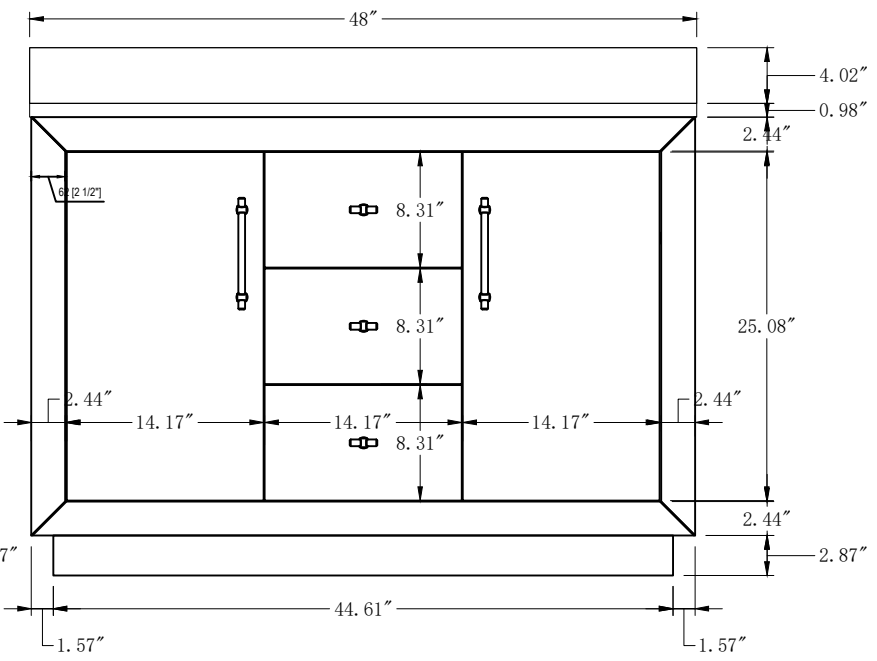

Inch

Model

CVG36

Cabinet:36"x22"x37.99

Handle:6.77" Inch

**Bathroom Cabinet**

Unit

Inch

Model

CVG42

Cabinet:42"x22"x37.99

Handle:6.77" Inch

**Bathroom Cabinet**

Unit

Inch

Model

CVG48

Cabinet:48"x22"x37.99

Handle:6.77" Inch

**Bathroom Cabinet**

Unit

Inch

Model

CVG60S