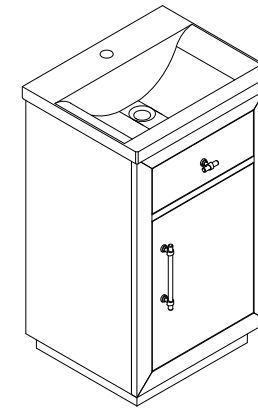

**Bathroom Cabinet**

Unit

Inch

Model

CVG20

Cabinet:20.39"x15.67"x34.09

Handle:6.77" Inch

Bathroom Cabinet

Unit

Inch

Model

CVG24

Cabinet:24.41"x18.5"x34.25"

Handle:6.77" Inch

Bathroom Cabinet

Unit

Inch

Model

CVG36

Cabinet:36"x22"x37.99

Handle:6.77" Inch

**Bathroom Cabinet**

Unit

Inch