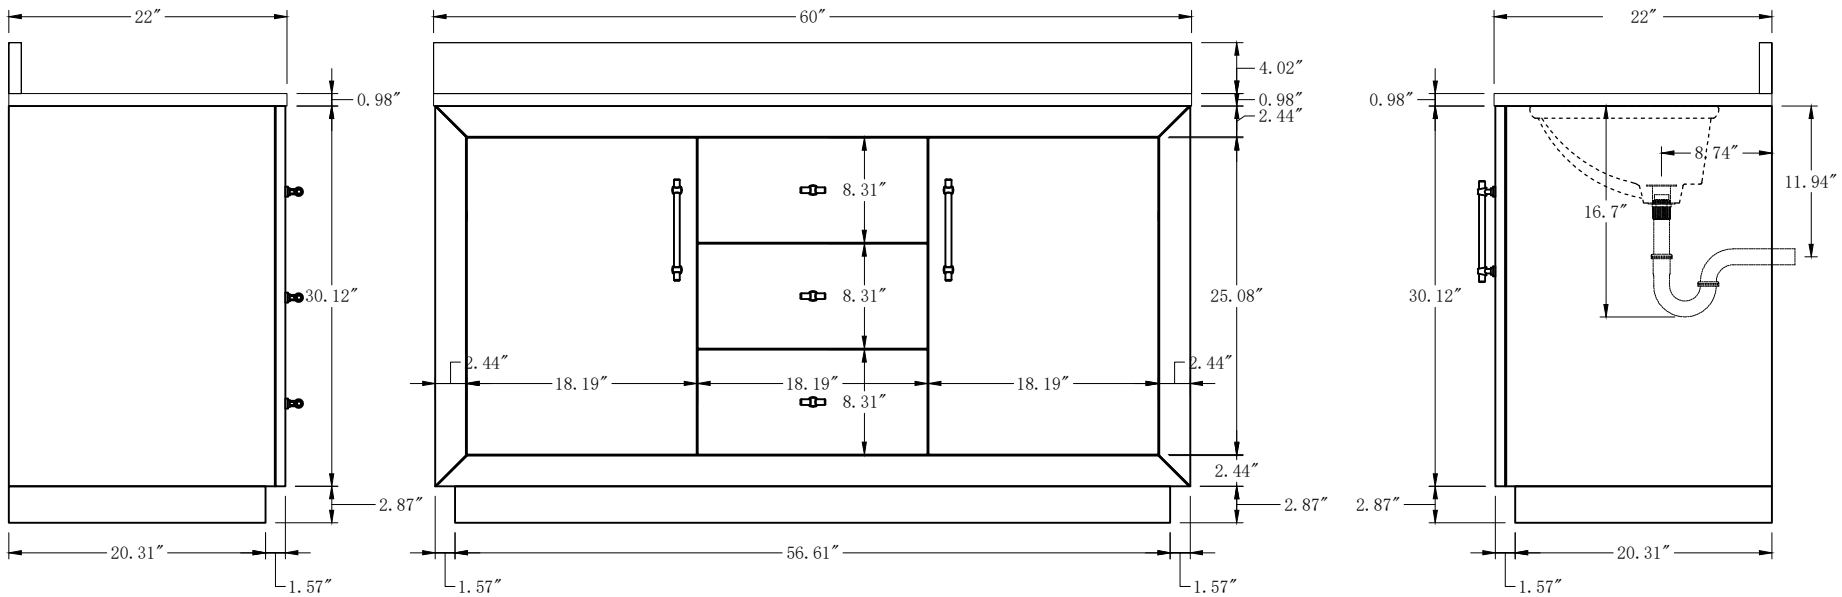

Bathroom Cabinet

Unit

Inch

Model

CVG60D

Cabinet:60"x22"x37.99

Handle:6.77" Inch