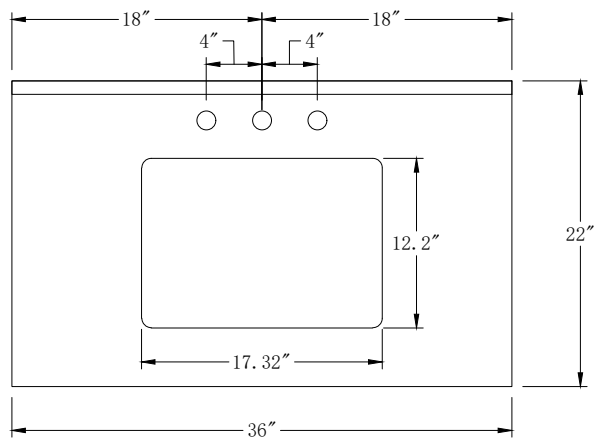

**Bathroom Cabinet**

Unit

Inch

Model

CVG20

Cabinet:20.39"x15.67"x34.09

Handle:6.77" Inch

Bathroom Cabinet

Unit

Inch

Model

CVG24

Cabinet:24.41"x18.5"x34.25"

Handle:6.77" Inch

Bathroom Cabinet

Unit

Inch

Model

CVG36

Cabinet:36"x22"x37.99

Handle:6.77" Inch

**Bathroom Cabinet**

Unit

Inch

CVG48

Cabinet:48"x22"x37.99

Handle:6.77" Inch

**Bathroom Cabinet**

Unit

Inch

Model

CVG60S