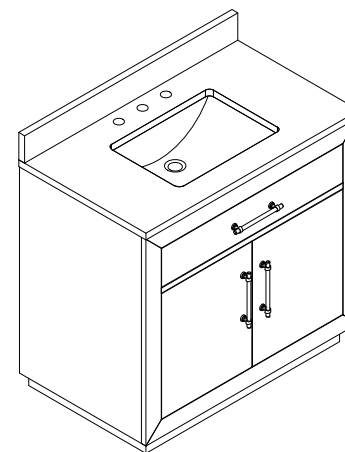

**Bathroom Cabinet**

Unit

Inch

Model

CVG20

Cabinet:20.39"x15.67"x34.09

Handle:6.77" Inch

Bathroom Cabinet

Unit

Inch

Model

CVG24

Cabinet:24.41"x18.5"x34.25"

Handle:6.77" Inch

Bathroom Cabinet

Unit

Inch

Model

CVG36

Cabinet:36"x22"x37.99

Handle:6.77" Inch

**Bathroom Cabinet**

Unit

Inch