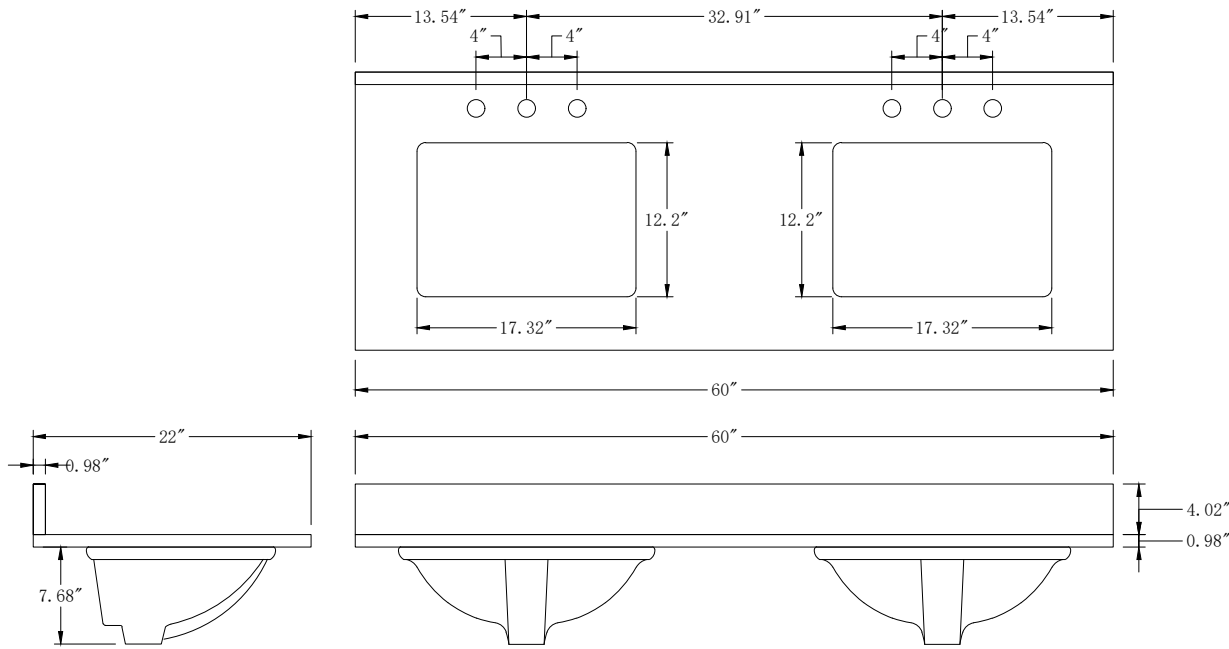

Bathroom Cabinet

Unit

Inch

Model

CVG60D

Cabinet:60"x22"x37.99

Handle:6.77" Inch