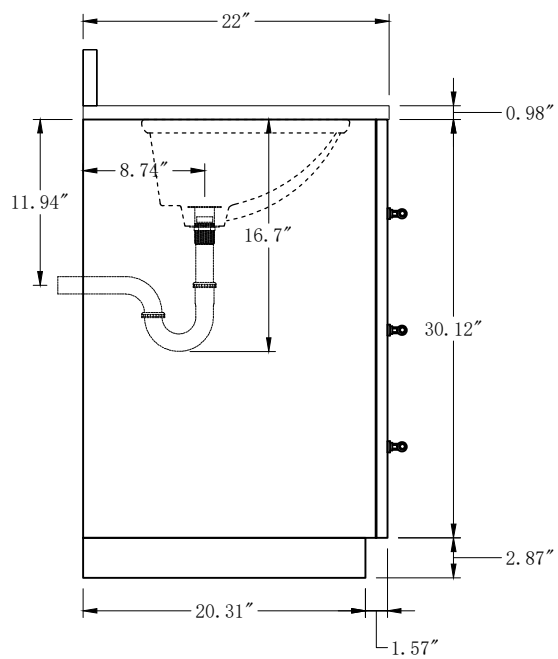

Unit

Inch

Model

CVG24

Cabinet:24.41"x18.5"x34.25"

Handle:6.77" Inch

Bathroom Cabinet

Unit

Inch

Model

CVG36

Cabinet:36"x22"x37.99

Handle:6.77" Inch

**Bathroom Cabinet**

Unit

Inch

Model

CVG42

Cabinet:42"x22"x37.99

Handle:6.77" Inch

**Bathroom Cabinet**

Unit

Inch

Model

CVG48

Cabinet:48"x22"x37.99

Handle:6.77" Inch

**Bathroom Cabinet**

Unit

Inch

Model

CVG60S