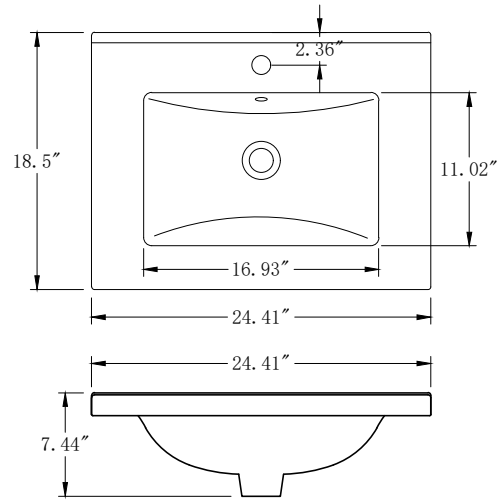

**Bathroom Cabinet**

Unit

Inch

Model

CVG20

Cabinet:20.39"x15.67"x34.09

Handle:6.77" Inch

Bathroom Cabinet

Unit

Inch

Model

CVG24

Cabinet:24.41"x18.5"x34.25"

Handle:6.77" Inch

Bathroom Cabinet

Unit

Inch

Model

CVG36

Cabinet:36"x22"x37.99

Handle:6.77" Inch

**Bathroom Cabinet**

Unit

Inch

Model

CVG42

Cabinet:42"x22"x37.99

Handle:6.77" Inch

**Bathroom Cabinet**

Unit

Inch

Model