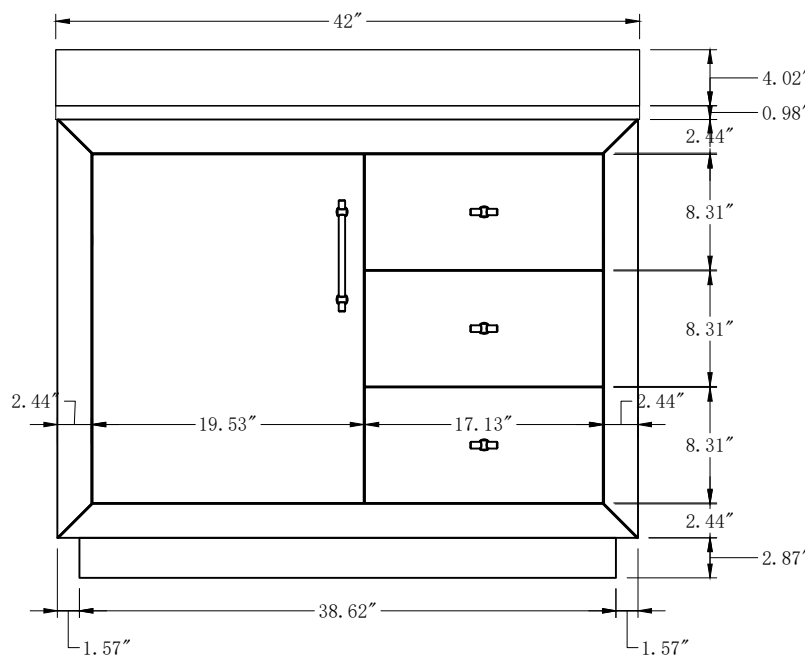

**Bathroom Cabinet**

Unit

Inch

Model

CVG20

Cabinet:20.39"x15.67"x34.09

Handle:6.77" Inch

Bathroom Cabinet

Unit

Inch

Model

CVG24

Cabinet:24.41"x18.5"x34.25"

Handle:6.77" Inch

Bathroom Cabinet

Unit

Inch

Model

CVG36

Cabinet:36"x22"x37.99

Handle:6.77" Inch

**Bathroom Cabinet**

Unit

Inch

Model

CVG42

Cabinet:42"x22"x37.99

Handle:6.77" Inch

**Bathroom Cabinet**

Unit

Inch

Model