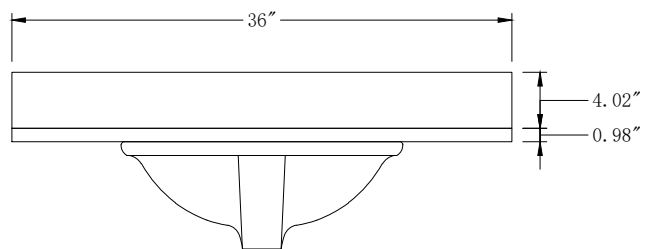

**Bathroom Cabinet**

Unit

Inch

Model

CVG20

Cabinet:20.39"x15.67"x34.09

Handle:6.77" Inch

Bathroom Cabinet

Unit

Inch

Model

CVG24

Cabinet:24.41"x18.5"x34.25"

Handle:6.77" Inch

Bathroom Cabinet

Unit

Inch

Model

CVG36

Cabinet:36"x22"x37.99

Handle:6.77" Inch

**Bathroom Cabinet**

Unit

Inch