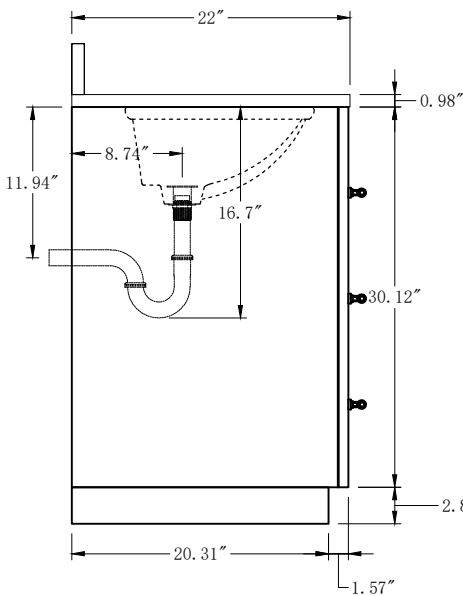

Model

CVG42

Cabinet:42"x22"x37.99

Handle:6.77" Inch

**Bathroom Cabinet**

Unit

Inch

Model

CVG48

Cabinet:48"x22"x37.99

Handle:6.77" Inch

**Bathroom Cabinet**

Unit

Inch

Model

CVG60S

Cabinet:60"x22"x37.99

Handle:6.77" Inch

**Bathroom Cabinet**

Unit

Inch

Model

CVG60D

Cabinet:60"x22"x37.99

Handle:6.77" Inch

**Bathroom Cabinet**

Unit

Inch

Model

CVG72D

Cabinet:72"x22"x37.99

Handle:6.77" Inch