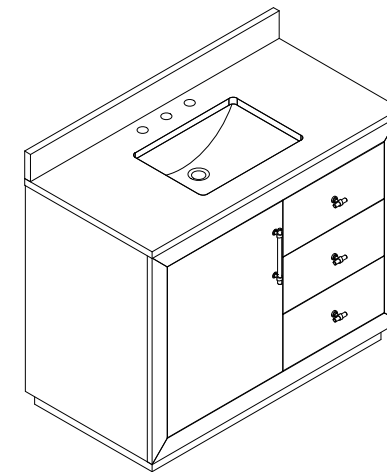

**Bathroom Cabinet**

Unit

Inch

Model

CVG20

Cabinet:20.39"x15.67"x34.09

Handle:6.77" Inch

Bathroom Cabinet

Unit

Inch

Model

CVG24

Cabinet:24.41"x18.5"x34.25"

Handle:6.77" Inch

Bathroom Cabinet

Unit

Inch

Model

CVG36

Cabinet:36"x22"x37.99

Handle:6.77" Inch

**Bathroom Cabinet**

Unit

Inch

Model

CVG42

Cabinet:42"x22"x37.99

Handle:6.77" Inch

**Bathroom Cabinet**

Unit

Inch

Model