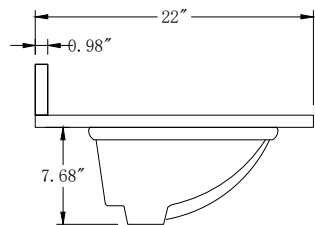

Inch

Model

CVG36

Cabinet:36"x22"x37.99

Handle:6.77" Inch

**Bathroom Cabinet**

Unit

Inch

Model

CVG42

Cabinet:42"x22"x37.99

Handle:6.77" Inch

**Bathroom Cabinet**

Unit

Inch

Model

CVG48

Cabinet:48"x22"x37.99

Handle:6.77" Inch

**Bathroom Cabinet**

Unit

Inch

Model

CVG60S

Cabinet:60"x22"x37.99

Handle:6.77" Inch

**Bathroom Cabinet**

Unit

Inch

Model

CVG60D

Cabinet:60"x22"x37.99