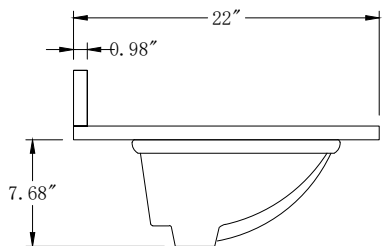

Unit

Inch

Model

CVG24

Cabinet:24.41"x18.5"x34.25"

Handle:6.77" Inch

Bathroom Cabinet

Unit

Inch

Model

CVG36

Cabinet:36"x22"x37.99

Handle:6.77" Inch

**Bathroom Cabinet**

Unit

Inch

Model

CVG42

Cabinet:42"x22"x37.99

Handle:6.77" Inch

**Bathroom Cabinet**

Unit

Inch

Model

CVG48

Cabinet:48"x22"x37.99

Handle:6.77" Inch

**Bathroom Cabinet**

Unit

Inch

Model

CVG60S