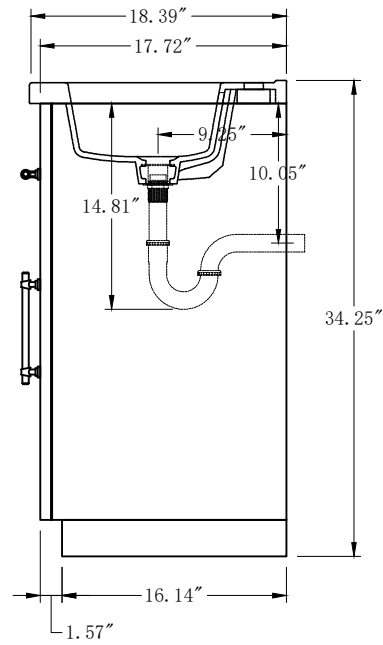

**Bathroom Cabinet**

Unit

Inch

Model

CVG20

Cabinet:20.39"x15.67"x34.09

Handle:6.77" Inch

Bathroom Cabinet

Unit

Inch

Model

CVG24

Cabinet:24.41"x18.5"x34.25"

Handle:6.77" Inch

Bathroom Cabinet

Unit

Inch

Model

CVG36

Cabinet:36"x22"x37.99

Handle:6.77" Inch

**Bathroom Cabinet**

Unit

Inch

Model

CVG42

Cabinet:42"x22"x37.99

Handle:6.77" Inch

**Bathroom Cabinet**

Unit

Inch

Model