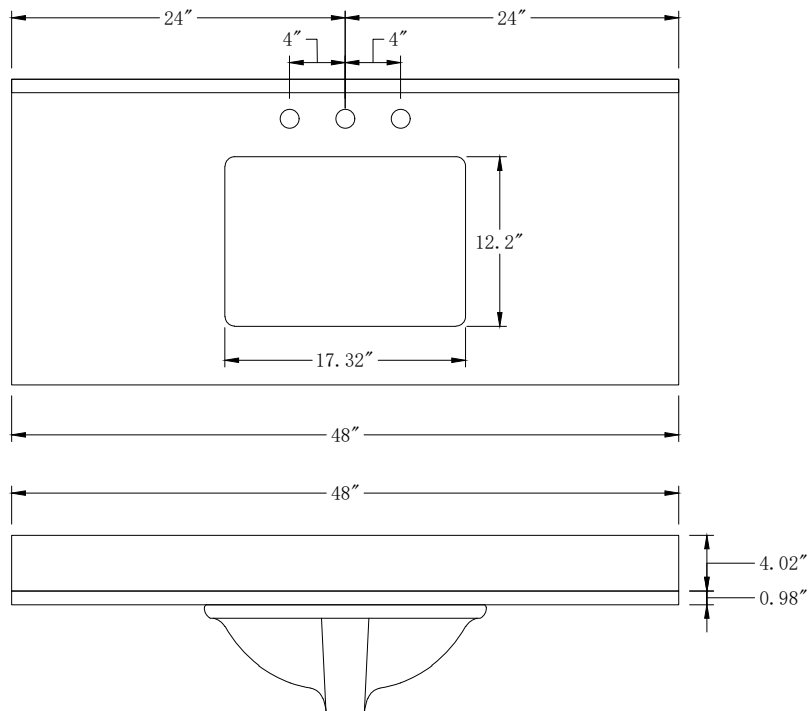

Unit

Inch

Model

CVG24

Cabinet:24.41"x18.5"x34.25"

Handle:6.77" Inch

Bathroom Cabinet

Unit

Inch

Model

CVG36

Cabinet:36"x22"x37.99

Handle:6.77" Inch

**Bathroom Cabinet**

Unit

Inch

Model

CVG42

Cabinet:42"x22"x37.99

Handle:6.77" Inch

**Bathroom Cabinet**

Unit

Inch

Model

CVG48

Cabinet:48"x22"x37.99

Handle:6.77" Inch

**Bathroom Cabinet**

Unit

Inch

Model

CVG60S