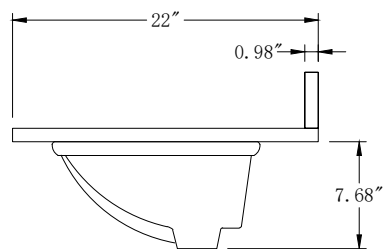

**Bathroom Cabinet**

Unit

Inch

Model

CVG20

Cabinet:20.39"x15.67"x34.09

Handle:6.77" Inch

Bathroom Cabinet

Unit

Inch

Model

CVG24

Cabinet:24.41"x18.5"x34.25"

Handle:6.77" Inch

Bathroom Cabinet

Unit

Inch

Model

CVG36

Cabinet:36"x22"x37.99

Handle:6.77" Inch

**Bathroom Cabinet**

Unit

Inch

Model

CVG42

Cabinet:42"x22"x37.99

Handle:6.77" Inch

**Bathroom Cabinet**

Unit

Inch

Model