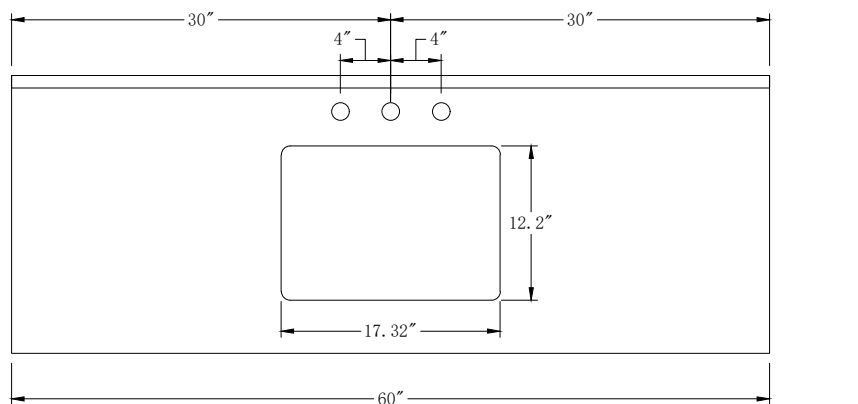

Bathroom Cabinet

Unit

Inch

Model

CVG60S

Cabinet:60"x22"x37.99

Handle:6.77" Inch