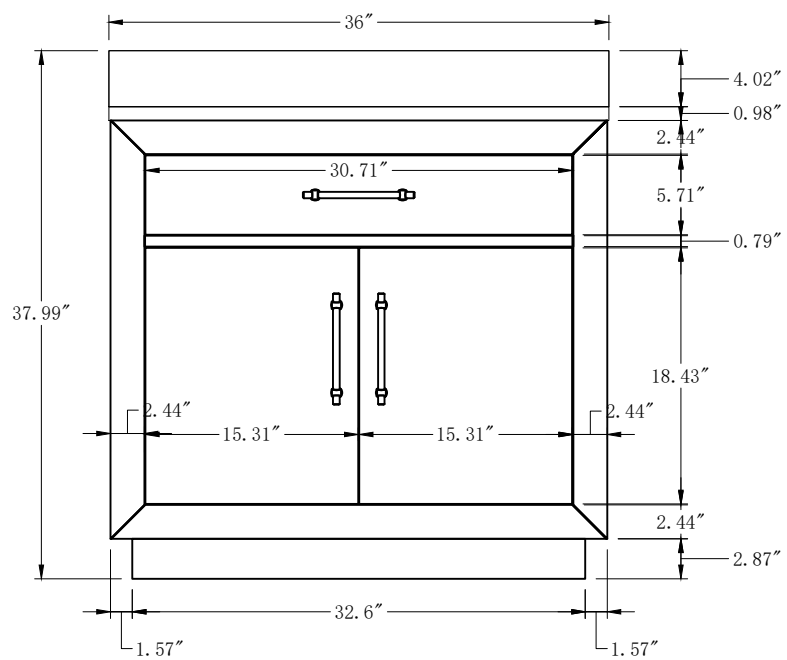

**Bathroom Cabinet**

Unit

Inch

Model

CVG20

Cabinet:20.39"x15.67"x34.09

Handle:6.77" Inch

Bathroom Cabinet

Unit

Inch

Model

CVG24

Cabinet:24.41"x18.5"x34.25"

Handle:6.77" Inch

Bathroom Cabinet

Unit

Inch

Model

CVG36

Cabinet:36"x22"x37.99

Handle:6.77" Inch

**Bathroom Cabinet**

Unit

Inch

Model

CVG42

Cabinet:42"x22"x37.99

Handle:6.77" Inch

**Bathroom Cabinet**

Unit

Inch

Model