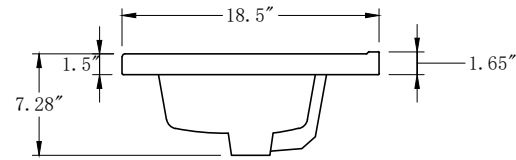

**Bathroom Cabinet**

Unit

Inch

Model

CVG20

Cabinet:20.39"x15.67"x34.09

Handle:6.77" Inch

Bathroom Cabinet

Unit

Inch

Model

CVG24

Cabinet:24.41"x18.5"x34.25"

Handle:6.77" Inch

Bathroom Cabinet

Unit

Inch

Model

CVG36

Cabinet:36"x22"x37.99

Handle:6.77" Inch

**Bathroom Cabinet**

Unit

Inch