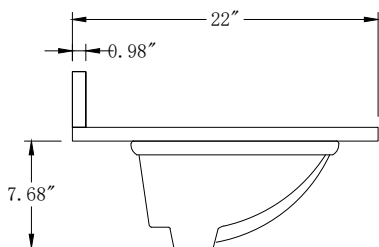

Unit

Inch

Model

CVG24

Cabinet:24.41"x18.5"x34.25"

Handle:6.77" Inch

Bathroom Cabinet

Unit

Inch

Model

CVG36

Cabinet:36"x22"x37.99

Handle:6.77" Inch

**Bathroom Cabinet**

Unit

Inch

Model

CVG42

Cabinet:42"x22"x37.99

Handle:6.77" Inch

**Bathroom Cabinet**

Unit

Inch

Model

CVG48

Cabinet:48"x22"x37.99

Handle:6.77" Inch

**Bathroom Cabinet**

Unit

Inch

Model

CVG60S