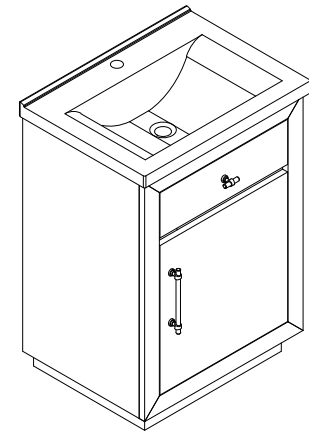

**Bathroom Cabinet**

Unit

Inch

Model

CVG20

Cabinet:20.39"x15.67"x34.09

Handle:6.77" Inch

Bathroom Cabinet

Unit

Inch

Model

CVG24

Cabinet:24.41"x18.5"x34.25"

Handle:6.77" Inch

Bathroom Cabinet

Unit

Inch

Model

CVG36

Cabinet:36"x22"x37.99

Handle:6.77" Inch

**Bathroom Cabinet**

Unit

Inch