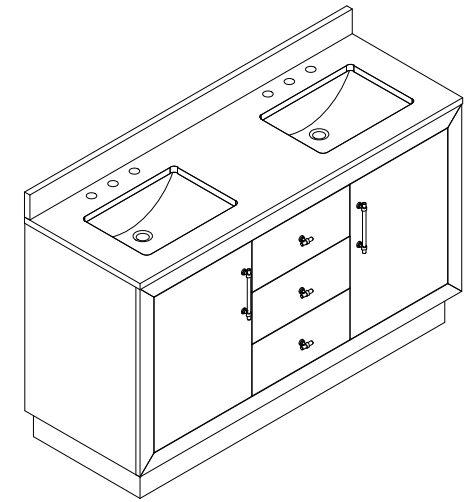

Inch

Model

CVG36

Cabinet:36"x22"x37.99

Handle:6.77" Inch

**Bathroom Cabinet**

Unit

Inch

CVG48

Cabinet:48"x22"x37.99

Handle:6.77" Inch

**Bathroom Cabinet**

Unit

Inch

Model

CVG60S

Cabinet:60"x22"x37.99

Handle:6.77" Inch

**Bathroom Cabinet**

Unit

Inch

Model

CVG60D

Cabinet:60"x22"x37.99

Handle:6.77" Inch

**Bathroom Cabinet**

Unit

Inch

Model

CVG72D

Cabinet:72"x22"x37.99

Handle:6.77" Inch