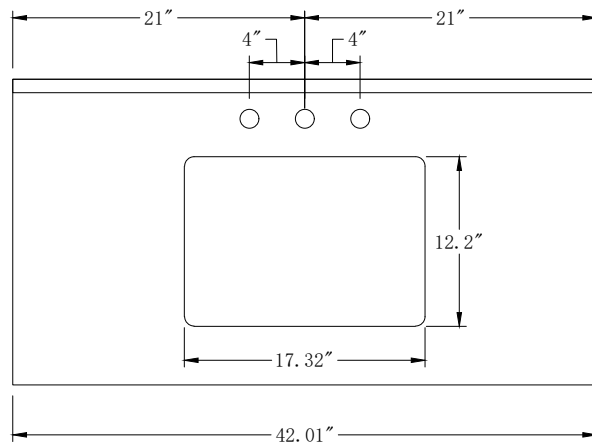

**Bathroom Cabinet**

Unit

Inch

Model

CVG20

Cabinet:20.39"x15.67"x34.09

Handle:6.77" Inch

Bathroom Cabinet

Unit

Inch

Model

CVG24

Cabinet:24.41"x18.5"x34.25"

Handle:6.77" Inch

Bathroom Cabinet

Unit

Inch

Model

CVG36

Cabinet:36"x22"x37.99

Handle:6.77" Inch

**Bathroom Cabinet**

Unit

Inch

Model

CVG42

Cabinet:42"x22"x37.99

Handle:6.77" Inch

**Bathroom Cabinet**

Unit

Inch

Model