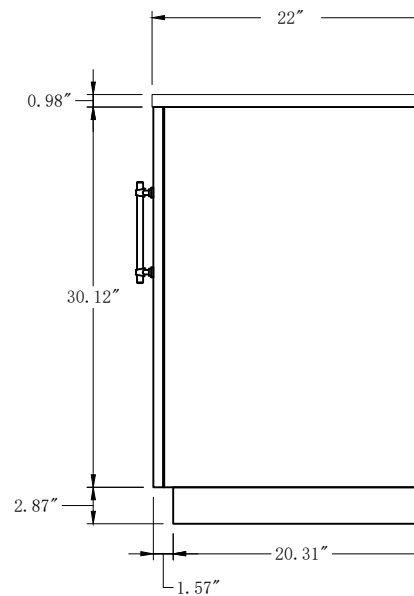

Inch

Model

CVG36

Cabinet:36"x22"x37.99

Handle:6.77" Inch

**Bathroom Cabinet**

Unit

Inch

Model

CVG42

Cabinet:42"x22"x37.99

Handle:6.77" Inch

**Bathroom Cabinet**

Unit

Inch

Model

CVG48

Cabinet:48"x22"x37.99

Handle:6.77" Inch

**Bathroom Cabinet**

Unit

Inch

Model

CVG60S

Cabinet:60"x22"x37.99

Handle:6.77" Inch

**Bathroom Cabinet**

Unit

Inch

Model

CVG60D

Cabinet:60"x22"x37.99