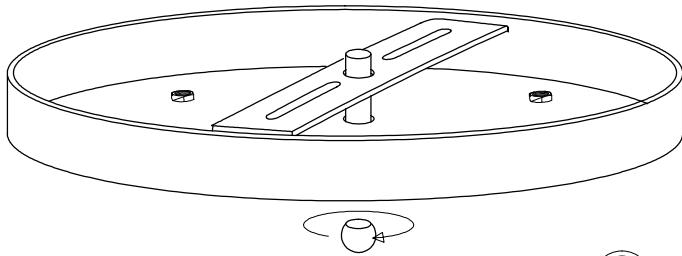

# 9172-3RP-OBB

1

2

3

4

Strain Relief/  
Tension  
Soulagement

Bulb/Ampoule:  
3x 60W E26 Base  
(Included/ Inclus)

5