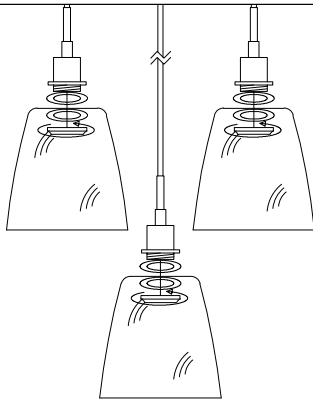

# 9172-3RP-OBB

1

2

3

4

Strain Relief/  
Tension  
Soulagement

Bulb/Ampoule:  
3x 60W E26 Base  
(Included/ Inclus)

5