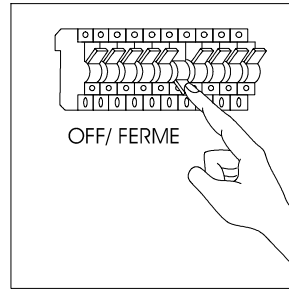

# 9172-3RP-OBB

1

2

3

4

Strain Relief/  
Tension  
Soulagement

Bulb/Ampoule:  
3x 60W E26 Base  
(Included/ Inclus)

5