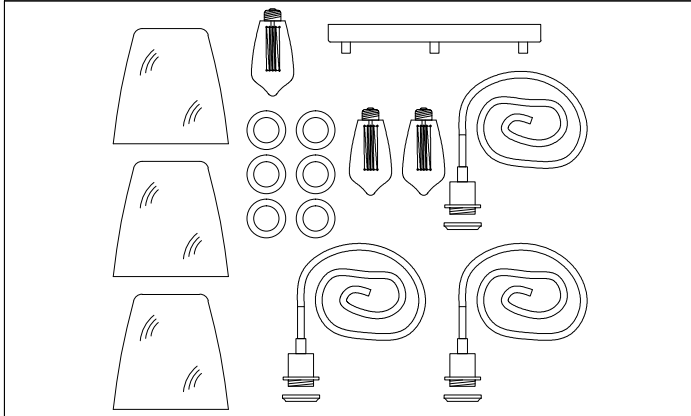

# 9172-3RP-OBB

1

2

3

4

Strain Relief/  
Tension  
Soulagement

Bulb/Ampoule:  
3x 60W E26 Base  
(Included/ Inclus)

5