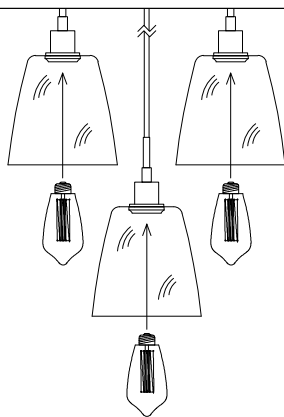

# 9172-3RP-OBB

1

2

3

4

Strain Relief/  
Tension  
Soulagement

Bulb/Ampoule:  
3x 60W E26 Base  
(Included/ Inclus)

5