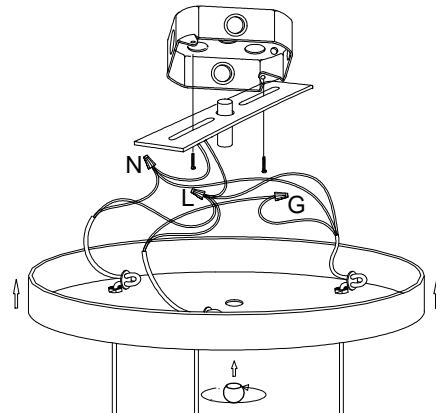

# 9172-3RP-OBB

1

2

3

4

Strain Relief/  
Tension  
Soulagement

Bulb/Ampoule:  
3x 60W E26 Base  
(Included/ Inclus)

5