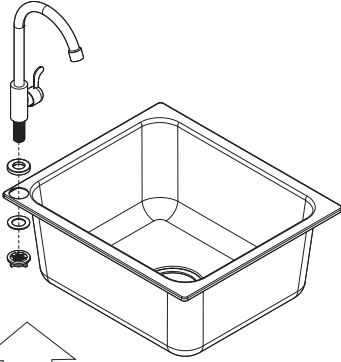

4x Connector 4 Piece

4x Leveling Feet

1x Faucet Hose

1x Sink

1x Sink Basin

1x Faucet Riser

1x Faucet Washer

1x Faucet Screw

1x Faucet

Not Included\*

Rubber Mallet

Soft Surface

1x Drain Catcher

1x Drain Screw

1x Drain Exit

1x Drain

2x Ledge Tube Short 4x Connector 4 Piece

1

2

1x Sink

1x Faucet

1x Faucet Riser

1x Faucet Washer

1x Faucet Screw

1

2

1x Sink Drain

1x Sink Catcher

1x Sink Foam

1x Sink Lid

1

2