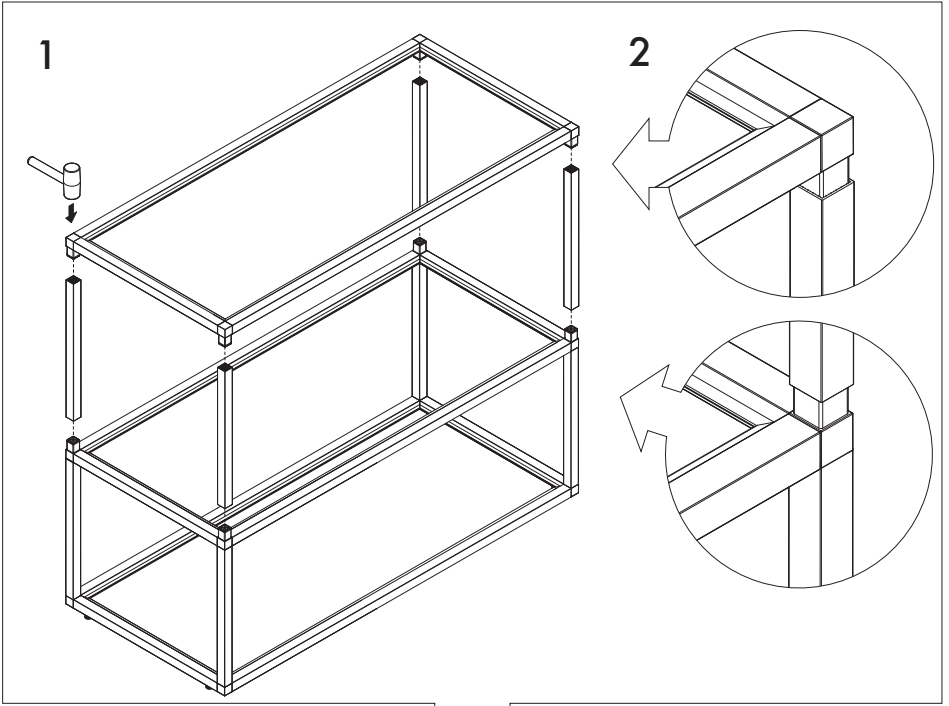

2x Ledge Tube Short 4x Connector 4 Piece

1

2

1x Sink

1x Faucet

1x Faucet Riser

1x Faucet Washer

1x Faucet Screw