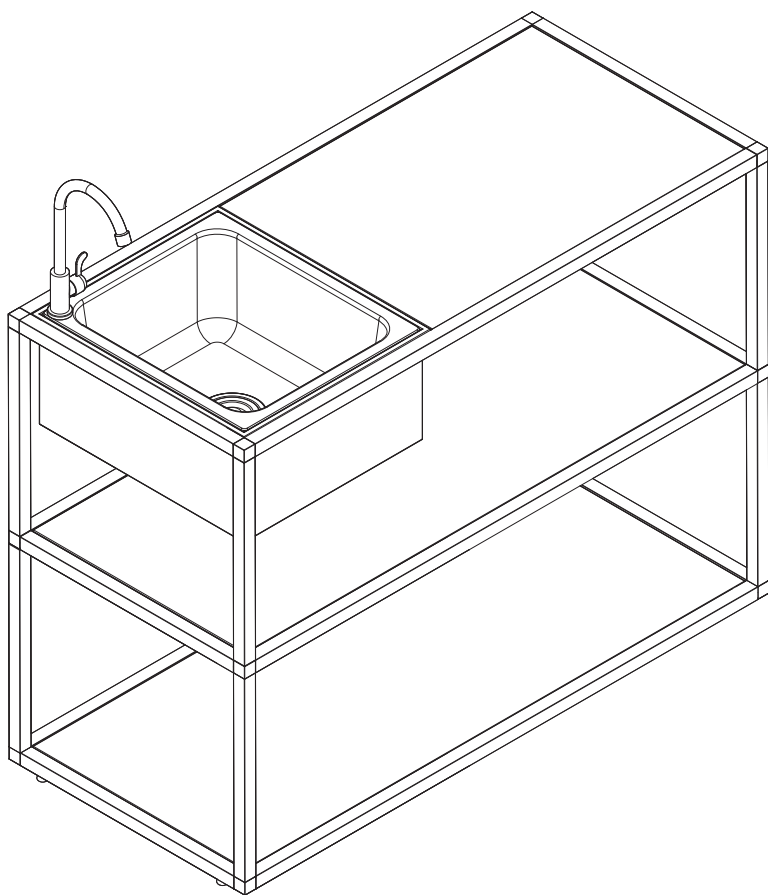

# COUNTER SINK

veradek™  
OUTDOOR

1x Stainless Steel Table Top

2x Aluminum Table Top

2x Table Top Mat

8x Riser Tube

6x Ledge Tube Long

2x Leveler Tube

4x Ledge Tube Short

1x Sink Lid

1x Sink Foam

1x Sink Catcher

1x Sink Washer

1x Sink Drain

1x Sink Screw

8x Connector 3 Piece

4x Connector 4 Piece

4x Leveling Feet

1x Faucet Hose

1x Sink

1x Sink Basin

1x Faucet Riser

1x Faucet Washer

1x Faucet Screw