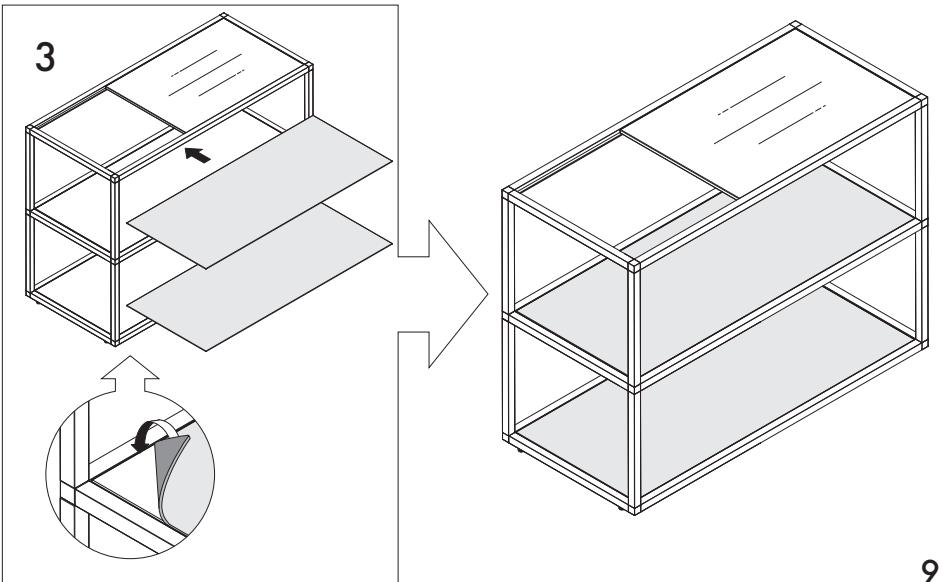

2x Ledge Tube Short 4x Connector 4 Piece

1

2

1x Sink

1x Faucet

1x Faucet Riser

1x Faucet Washer

1x Faucet Screw