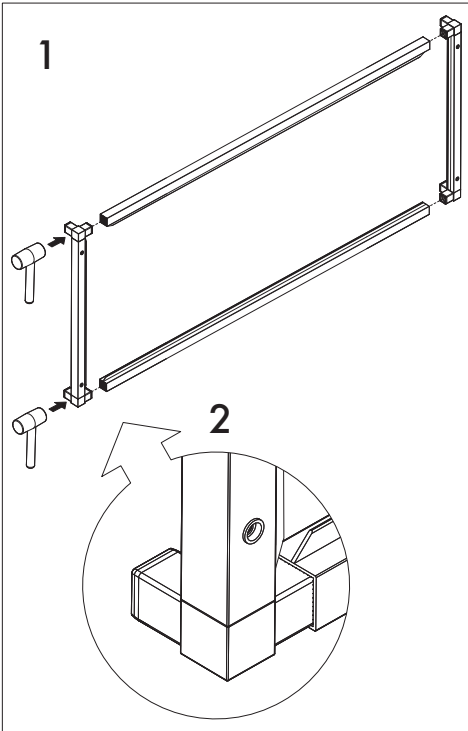

4x Connector 4 Piece

4x Leveling Feet

1x Faucet Hose

1x Sink

1x Sink Basin

1x Faucet Riser

1x Faucet Washer

1x Faucet Screw

1x Faucet

Not Included\*

Rubber Mallet

Soft Surface

1x Drain Catcher

1x Drain Screw

1x Drain Exit

1x Drain

2x Ledge Tube Short 4x Connector 4 Piece

1

2

1x Sink

1x Faucet

1x Faucet Riser

1x Faucet Washer

1x Faucet Screw