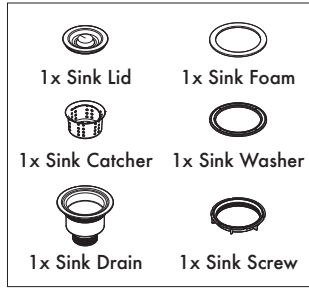

# COUNTER SINK

veradek™  
OUTDOOR

1x Stainless Steel Table Top

2x Aluminum Table Top

2x Table Top Mat

8x Riser Tube

6x Ledge Tube Long

2x Leveler Tube

4x Ledge Tube Short

1x Sink Lid

1x Sink Foam

1x Sink Catcher

1x Sink Washer

1x Sink Drain

1x Sink Screw

8x Connector 3 Piece

4x Connector 4 Piece

4x Leveling Feet

1x Faucet Hose

1x Sink

1x Sink Basin

1x Faucet Riser

1x Faucet Washer

1x Faucet Screw