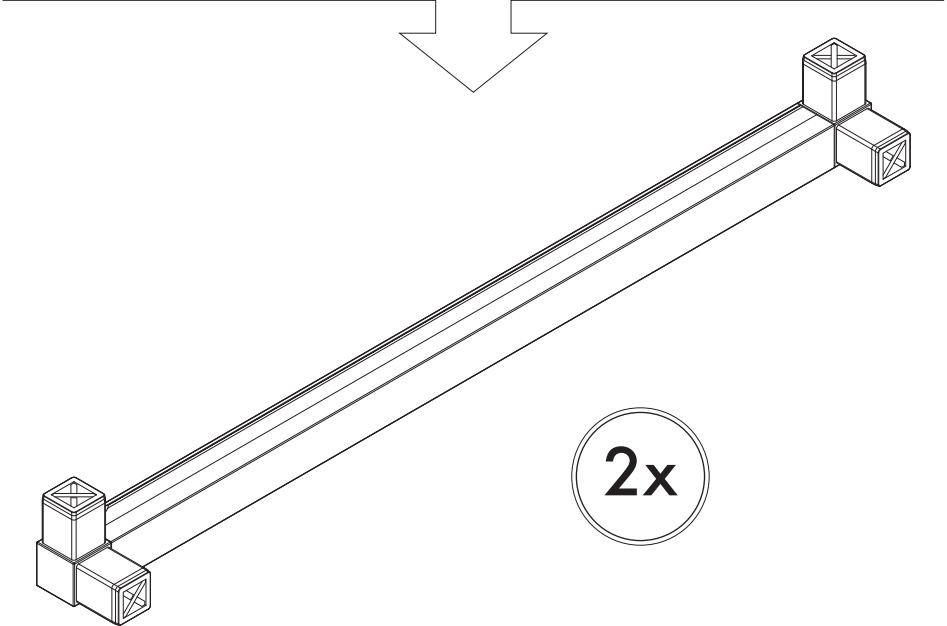

2x Ledge Tube Short 4x Connector 4 Piece

1

2

1x Sink

1x Faucet

1x Faucet Riser

1x Faucet Washer

1x Faucet Screw