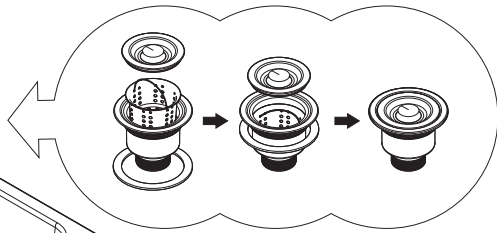

2x Ledge Tube Short 4x Connector 4 Piece

1

2

1x Sink

1x Faucet

1x Faucet Riser

1x Faucet Washer

1x Faucet Screw

1

2

1x Sink Drain

1x Sink Catcher

1x Sink Foam

1x Sink Lid

1

2

1x Sink Washer

1x Sink Screw

1

2

1x Sink Basin

1x Faucet Hose

1

2