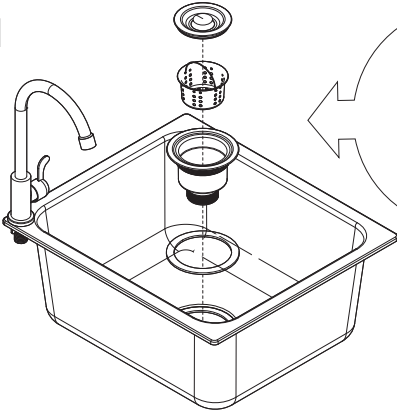

4x Connector 4 Piece

4x Leveling Feet

1x Faucet Hose

1x Sink

1x Sink Basin

1x Faucet Riser

1x Faucet Washer

1x Faucet Screw

2x Ledge Tube Short 4x Connector 4 Piece

1

2

1x Sink

1x Faucet

1x Faucet Riser

1x Faucet Washer

1x Faucet Screw

1

2

1x Sink Drain

1x Sink Catcher

1x Sink Foam

1x Sink Lid

1

2

1x Sink Washer

1x Sink Screw

1

2

1x Sink Basin

1x Faucet Hose

1

2