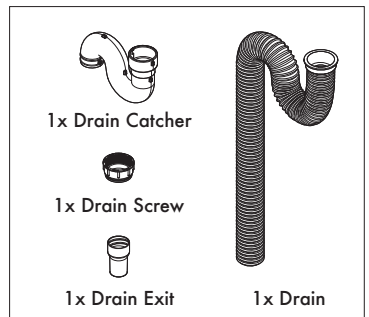

4x Connector 4 Piece

4x Leveling Feet

1x Faucet Hose

1x Sink

1x Sink Basin

1x Faucet Riser

1x Faucet Washer

1x Faucet Screw

1x Faucet

Not Included\*

Rubber Mallet

Soft Surface

1x Drain Catcher

1x Drain Screw

1x Drain Exit

1x Drain

2x Ledge Tube Short 4x Connector 4 Piece

1

2

1x Sink

1x Faucet

1x Faucet Riser

1x Faucet Washer

1x Faucet Screw