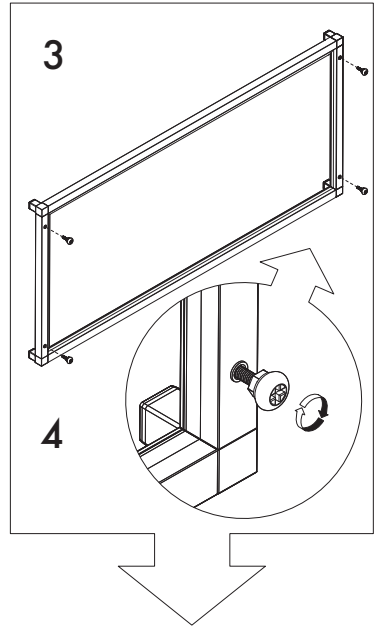

4x Connector 4 Piece

4x Leveling Feet

1x Faucet Hose

1x Sink

1x Sink Basin

1x Faucet Riser

1x Faucet Washer

1x Faucet Screw

1x Faucet

Not Included\*

Rubber Mallet

Soft Surface

1x Drain Catcher

1x Drain Screw

1x Drain Exit

1x Drain

2x Ledge Tube Short 4x Connector 4 Piece

1

2

1x Sink

1x Faucet

1x Faucet Riser

1x Faucet Washer

1x Faucet Screw