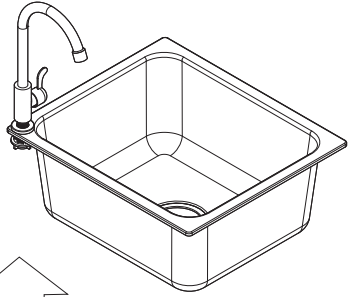

4x Connector 4 Piece

4x Leveling Feet

1x Faucet Hose

1x Sink

1x Sink Basin

1x Faucet Riser

1x Faucet Washer

1x Faucet Screw

1x Faucet

Not Included\*

Rubber Mallet

Soft Surface

1x Drain Catcher

1x Drain Screw

1x Drain Exit

1x Drain

2x Ledge Tube Short 4x Connector 4 Piece

1

2

1x Sink

1x Faucet

1x Faucet Riser

1x Faucet Washer

1x Faucet Screw

1

2

1x Sink Drain

1x Sink Catcher

1x Sink Foam

1x Sink Lid

1

2