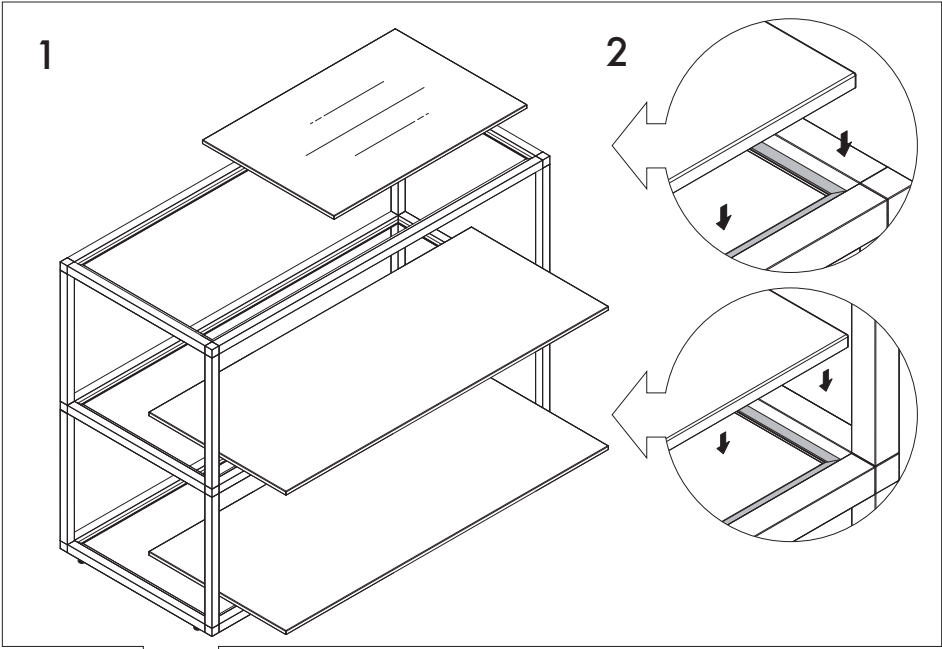

2x Ledge Tube Short 4x Connector 4 Piece

1

2

1x Sink

1x Faucet

1x Faucet Riser

1x Faucet Washer

1x Faucet Screw