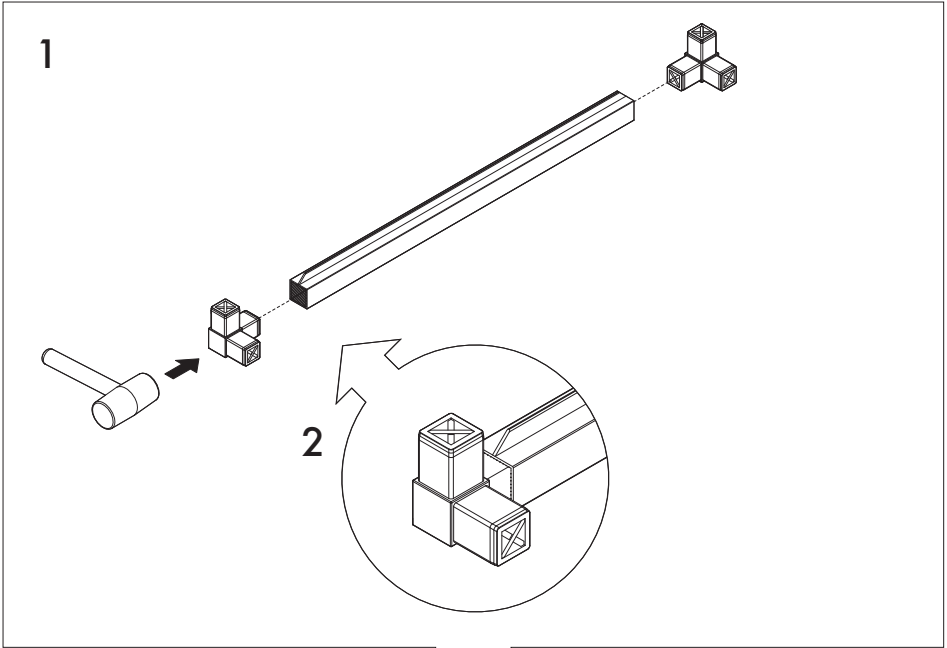

2x Ledge Tube Short 4x Connector 4 Piece

1

2

1x Sink

1x Faucet

1x Faucet Riser

1x Faucet Washer

1x Faucet Screw