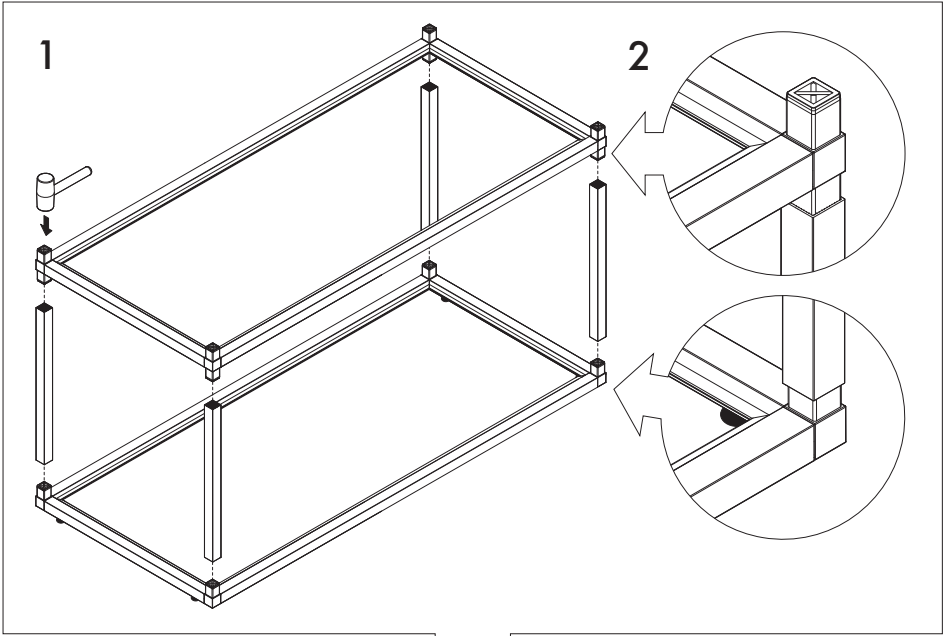

2x Ledge Tube Short 4x Connector 4 Piece

1

2

1x Sink

1x Faucet

1x Faucet Riser

1x Faucet Washer

1x Faucet Screw