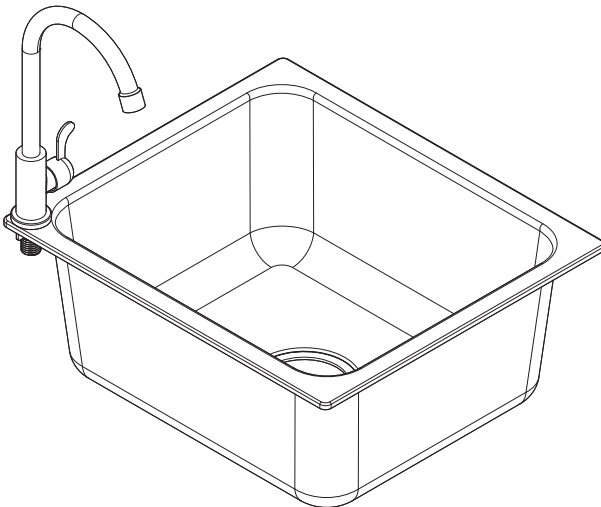

4x Connector 4 Piece

4x Leveling Feet

1x Faucet Hose

1x Sink

1x Sink Basin

1x Faucet Riser

1x Faucet Washer

1x Faucet Screw

1x Faucet

Not Included\*

Rubber Mallet

Soft Surface

1x Drain Catcher

1x Drain Screw

1x Drain Exit

1x Drain

2x Ledge Tube Short 4x Connector 4 Piece

1

2

1x Sink

1x Faucet

1x Faucet Riser

1x Faucet Washer

1x Faucet Screw

1

2

1x Sink Drain

1x Sink Catcher

1x Sink Foam

1x Sink Lid

1

2