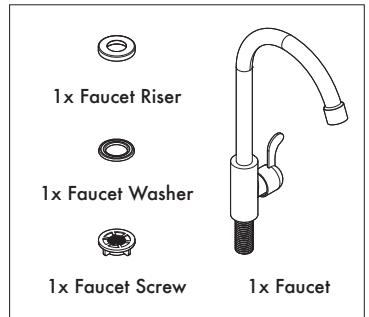

4x Ledge Tube Short

1x Sink Lid

1x Sink Foam

1x Sink Catcher

1x Sink Washer

1x Sink Drain

1x Sink Screw

8x Connector 3 Piece

4x Connector 4 Piece

4x Leveling Feet

1x Faucet Hose

1x Sink

1x Sink Basin

1x Faucet Riser

1x Faucet Washer

1x Faucet Screw

1x Faucet

Not Included\*

Rubber Mallet

Soft Surface

1x Drain Catcher

1x Drain Screw

1x Drain Exit

1x Drain

2x Ledge Tube Short 4x Connector 4 Piece

1

2

1x Sink

1x Faucet

1x Faucet Riser

1x Faucet Washer

1x Faucet Screw