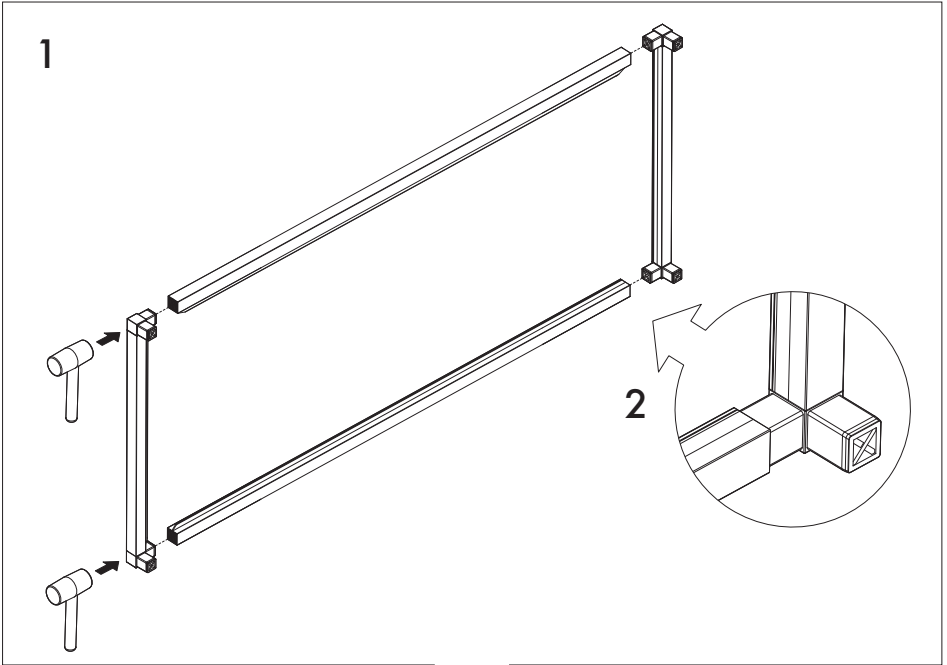

2x Ledge Tube Short 4x Connector 4 Piece

1

2

1x Sink

1x Faucet

1x Faucet Riser

1x Faucet Washer

1x Faucet Screw