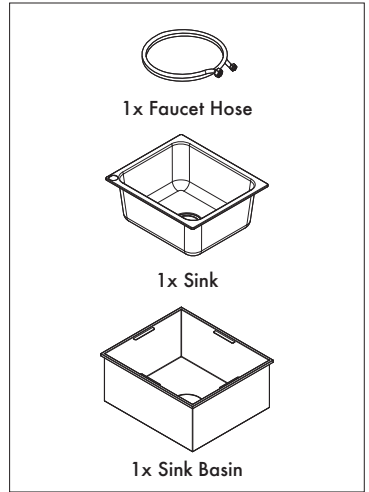

# COUNTER SINK

veradek™  
OUTDOOR

1x Stainless Steel Table Top

2x Aluminum Table Top

2x Table Top Mat

8x Riser Tube

6x Ledge Tube Long

2x Leveler Tube

4x Ledge Tube Short

1x Sink Lid

1x Sink Foam

1x Sink Catcher

1x Sink Washer

1x Sink Drain

1x Sink Screw

8x Connector 3 Piece

4x Connector 4 Piece

4x Leveling Feet

1x Faucet Hose

1x Sink

1x Sink Basin

1x Faucet Riser

1x Faucet Washer

1x Faucet Screw