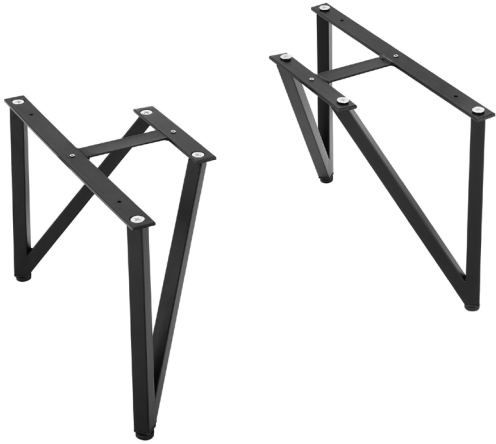

Annecy

Vanity Legs

SM-BV25LMB

Features:

- Durable, Q235 steel construction
- Supports up to 130 lb.
- Fits most vanities

Colors & Finishes:

- Chrome: SM-BV25LC
- Matte Black: SM-BV25LMB
- Brushed Gold: SM-BV25LBG
- Matte White: SM-BV25LMW
- Oil Rubbed Bronze: SM-BV25LOR

Specifications:

- N.W: 7.9 lb.
- L: 16 ⁵/₁₆" x W: 7 ¹/₁₆" x H: 11 ¹³/₁₆"

Included Parts:

- Annecy Vanity Legs: SM-BV25LMB

Compatible Models (sold separately):

- 24" Annecy Vanities
- 36" Annecy Vanities
- 48" Annecy Vanities
- 60" Annecy Vanities