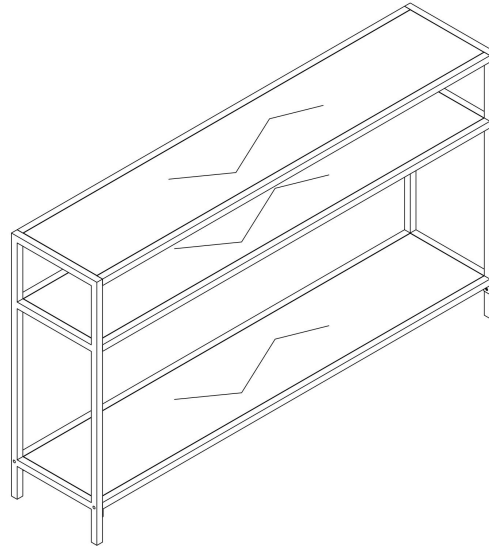

CLASSIC

Carolina Classics

---

Assembly Instructions  
Item # GL4210G

**Thank you for purchasing a Carolina Classic company product. This product has been designed for easy assembly and is constructed for durability. Please take the time to read and follow the assembly instructions carefully. If a part or hardware is missing or you have any difficulties in assembling this product, please contact Customer Service at [support@carolinachairandtable.com](mailto:support@carolinachairandtable.com) or call us Toll-Free at 1-800-228-3875.**