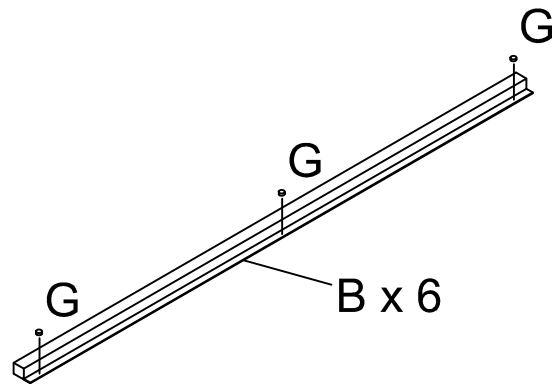

ASSEMBLY INSTRUCTION

1