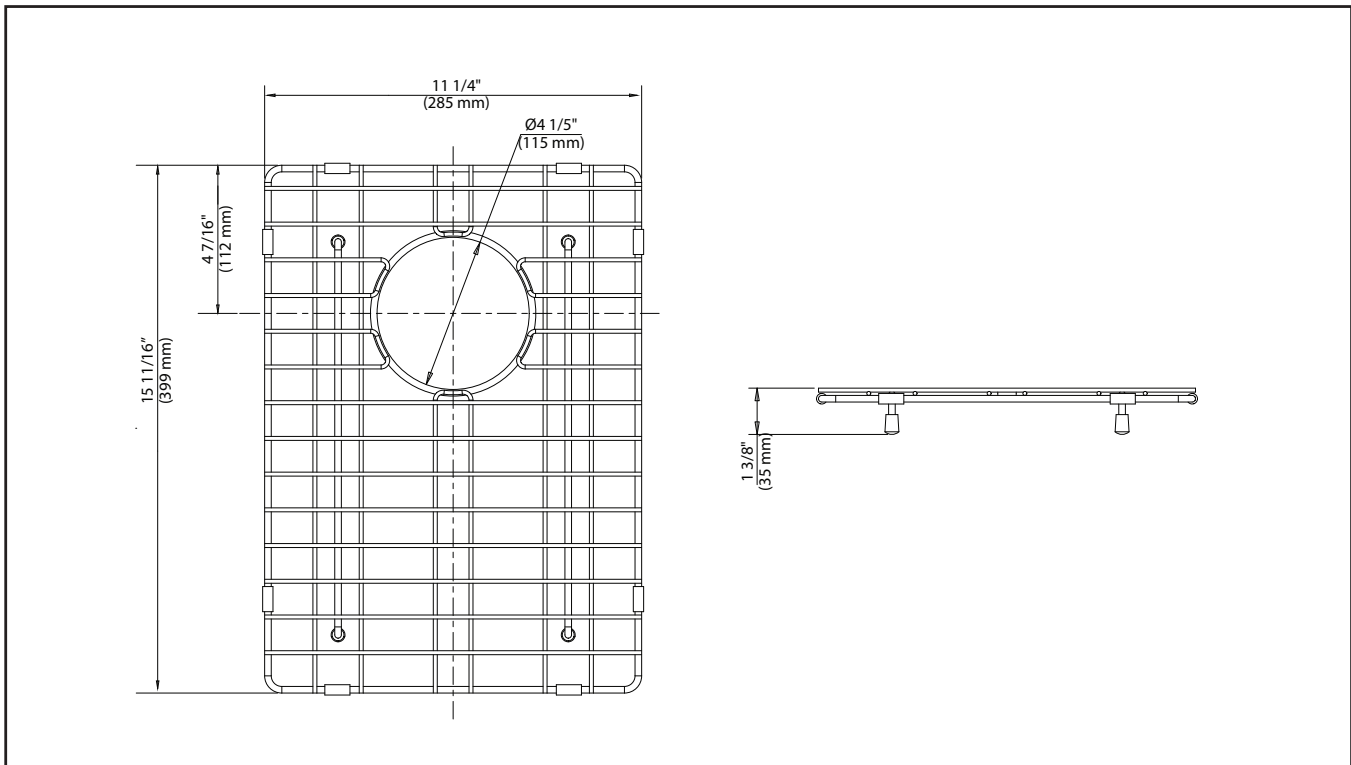

KBG-203-33-2

Stainless Steel Bottom Grid

Kräus®

SPECIFICATION SHEET

Finish

Stainless Steel

Material

Stainless Steel

Features

- Fits in small bowl of KHF203-33 kitchen sink
- Commercial grade stainless steel construction
- Protects bottom of sink from daily wear and tear
- Rubber feet provide additional protection
- Dishwasher Safe

Dimensions

11 1/4" x 15 11/16" x 1 3/8"

Kraus Limited Lifetime Warranty: See website for details www.kraususa.com

1.800.775.0703 / customerservice@kraususa.com

REV. August 16, 2016