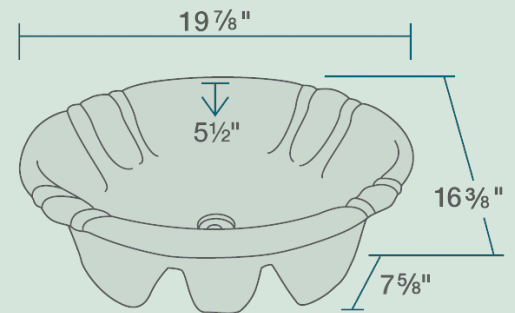

# O1815-BISQUE Vessel / Drop-In Sink

19 7/8" x 16 3/8" x 7 5/8"  
 Topmount or Vessel Installation  
 21" Minimum Cabinet Size  
 True Vitreous China  
 Multiple Colors Available  
 No Hardware Needed  
 cUPC Certified (Uniform Plumbing Code)  
 Limited Lifetime Warranty