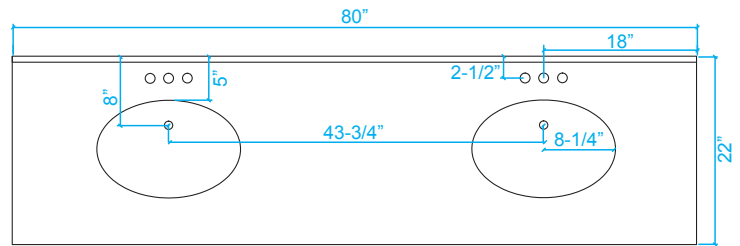

# WYNDHAM COLLECTION

TOP VIEW OF VANITY CABINET

\*Note: Due to high probability of breakage, the backsplash comes in two pieces, cut from same piece. All measurements are  $\pm 1/4"$ .

## WC-1414-80 Double Vanity

# WYNDHAM COLLECTION

Side splash is reversible.  
 Note: Due to high probability of breakage, the backsplash comes in two pieces, cut from the same piece. All measurements are  $\pm 1/4"$ .

WC-VCA-80-DBL-TOP