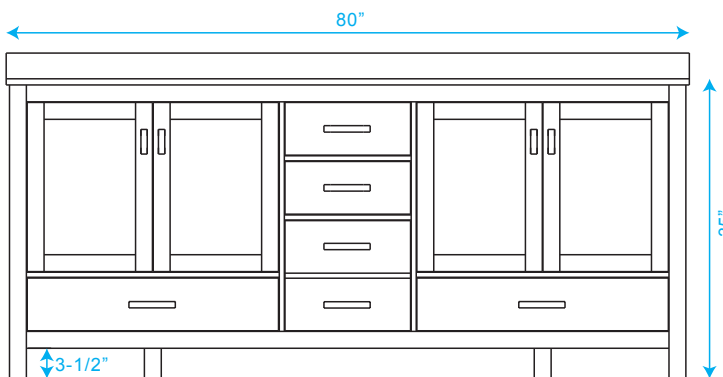

# WYNDHAM COLLECTION

TOP VIEW OF VANITY CABINET

\*Note: Due to high probability of breakage, the backsplash comes in two pieces, cut from same piece. All measurements are  $\pm 1/4"$ .

## WC-1414-80 Double Vanity

# WYNDHAM COLLECTION

Side splash is reversible.  
 Note: Due to high probability of breakage, the backsplash comes in two pieces, cut from the same piece. All measurements are  $\pm 1/4"$ .

WC-VCA-80-DBL-TOP