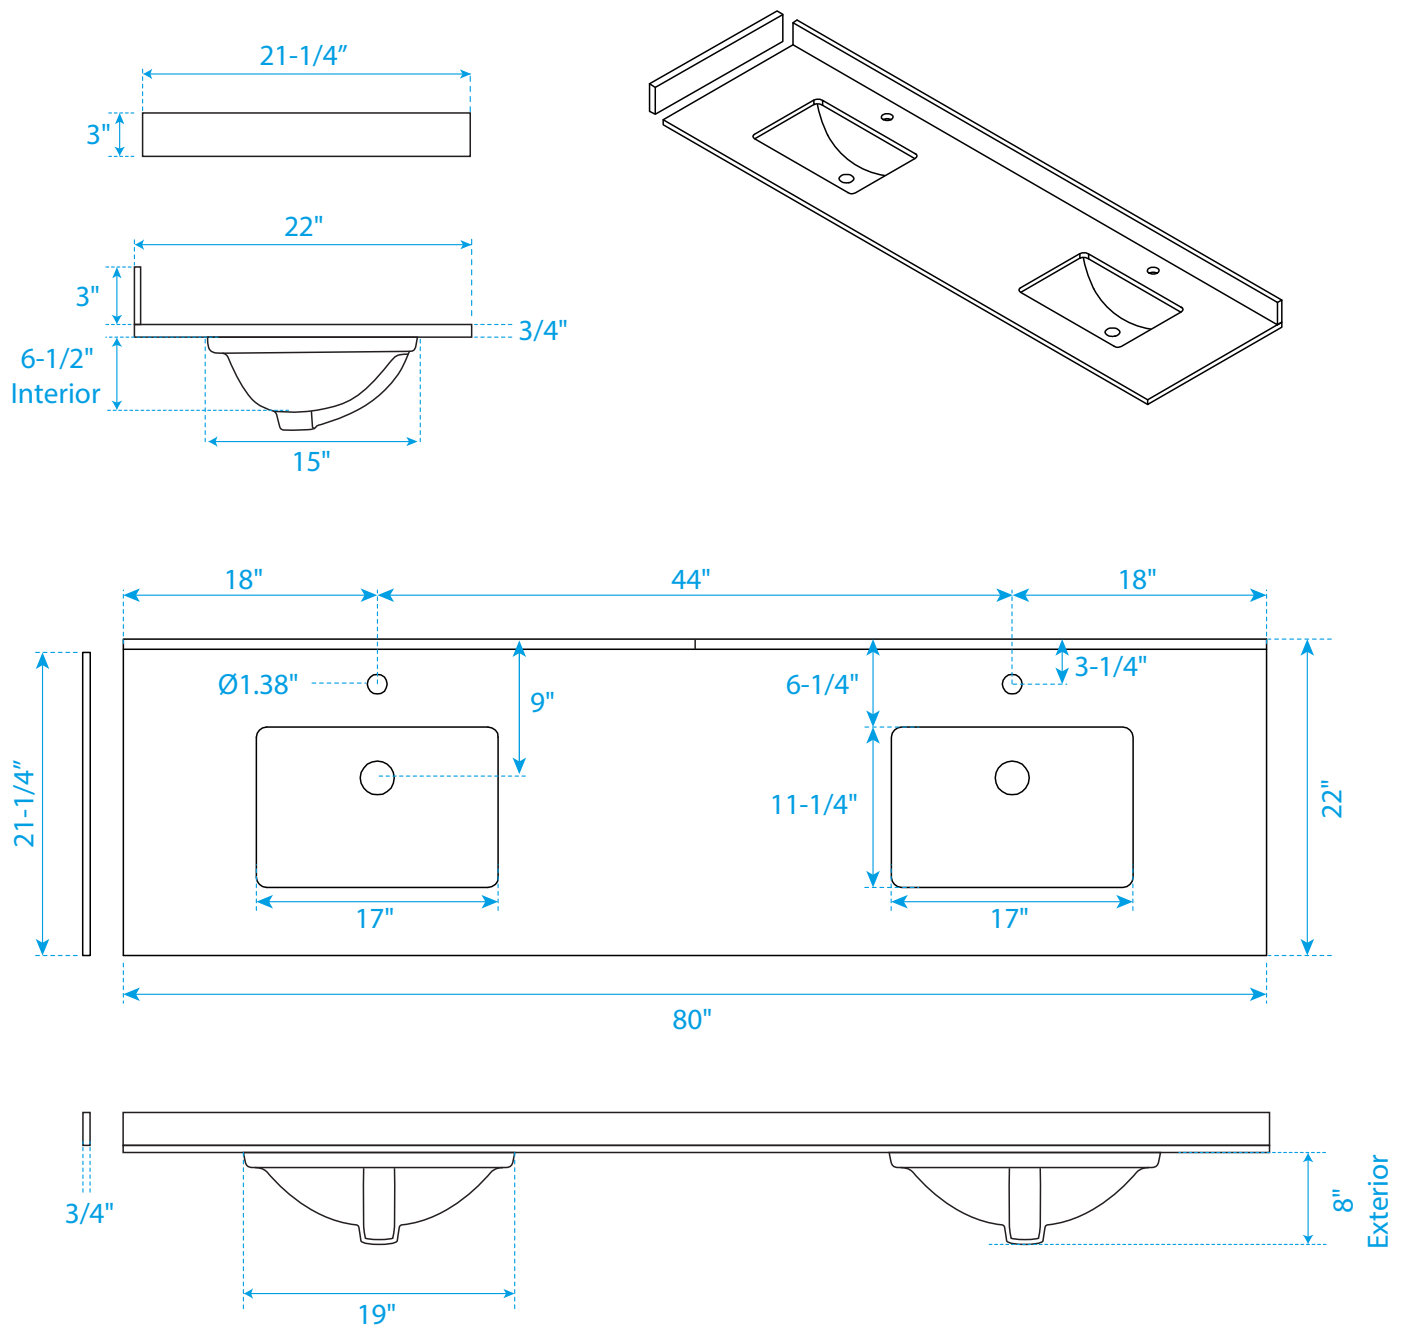

# WYNDHAM COLLECTION

TOP VIEW OF VANITY CABINET

\*Note: Due to high probability of breakage, the backsplash comes in two pieces, cut from same piece. All measurements are  $\pm 1/4"$ .

## WC-1414-80 Double Vanity

# WYNDHAM COLLECTION

Side splash is reversible.  
 Note: Due to high probability of breakage, the backsplash comes in two pieces, cut from the same piece. All measurements are  $\pm 1/4"$ .

WC-VCA-80-DBL-TOP