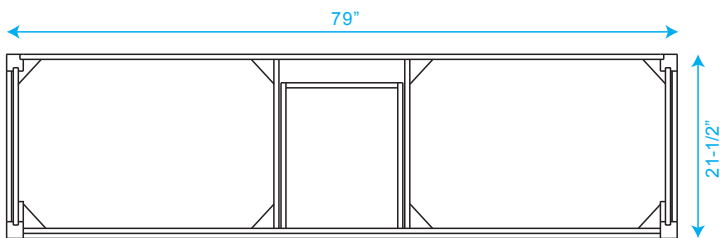

# WYNDHAM COLLECTION

TOP VIEW OF VANITY CABINET

\*Note: Due to high probability of breakage, the backsplash comes in two pieces, cut from same piece. All measurements are  $\pm 1/4"$ .

## WC-1414-80 Double Vanity

# WYNDHAM COLLECTION

Side splash is reversible.  
 Note: Due to high probability of breakage, the backsplash comes in two pieces, cut from the same piece. All measurements are  $\pm 1/4"$ .

WC-VCA-80-DBL-TOP