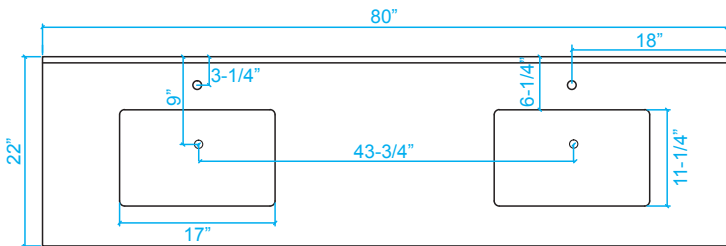

# WYNDHAM COLLECTION

TOP VIEW OF VANITY CABINET

\*Note: Due to high probability of breakage, the backsplash comes in two pieces, cut from same piece. All measurements are  $\pm 1/4"$ .

## WC-1414-80 Double Vanity

# WYNDHAM COLLECTION

Side splash is reversible.  
 Note: Due to high probability of breakage, the backsplash comes in two pieces, cut from the same piece. All measurements are  $\pm 1/4"$ .

WC-VCA-80-DBL-TOP