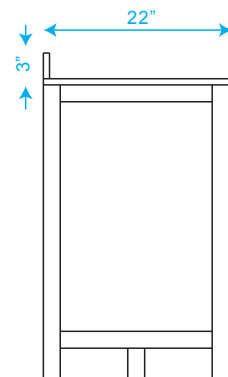

# WYNDHAM COLLECTION

TOP VIEW OF VANITY CABINET

\*Note: Due to high probability of breakage, the backsplash comes in two pieces, cut from same piece. All measurements are  $\pm 1/4"$ .

## WC-1414-80 Double Vanity

# WYNDHAM COLLECTION

Side splash is reversible.  
 Note: Due to high probability of breakage, the backsplash comes in two pieces, cut from the same piece. All measurements are  $\pm 1/4"$ .

WC-VCA-80-DBL-TOP