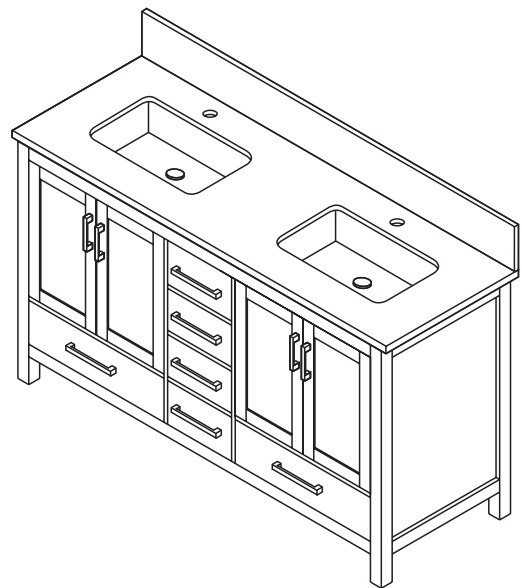

# WYNDHAM COLLECTION

TOP VIEW OF VANITY CABINET

\*Note: Due to high probability of breakage, the backsplash comes in two pieces, cut from same piece. All measurements are  $\pm 1/4"$ .

## WC-1414-80 Double Vanity

# WYNDHAM COLLECTION

Side splash is reversible.  
 Note: Due to high probability of breakage, the backsplash comes in two pieces, cut from the same piece. All measurements are  $\pm 1/4"$ .

WC-VCA-80-DBL-TOP