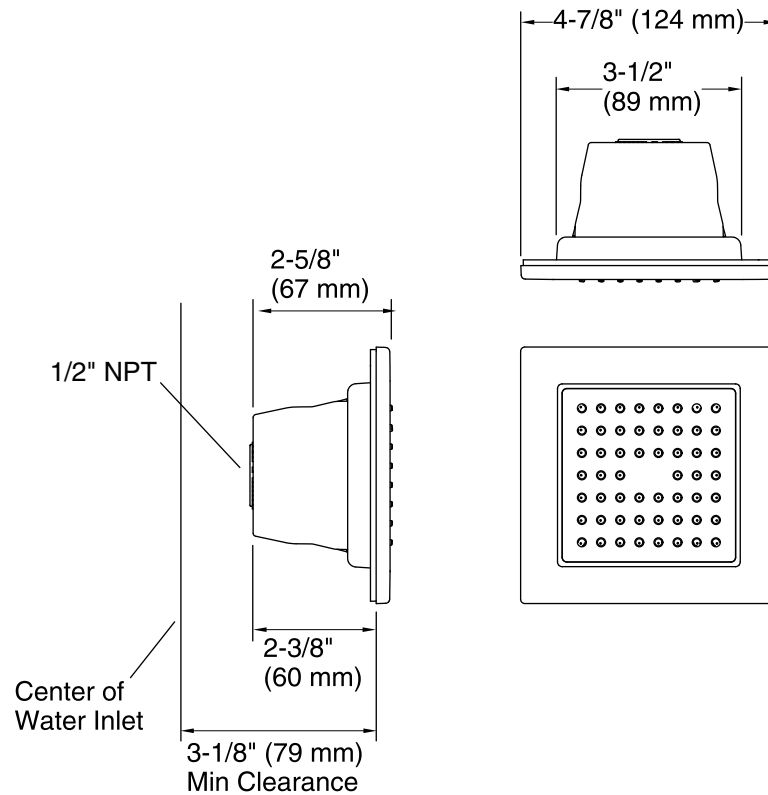

Technical Information

All product dimensions are nominal.

Notes

For use with automatic compensating valves rated at 2.5 gal/min (9.5 l/min) or less.

Install this product according to the installation guide.