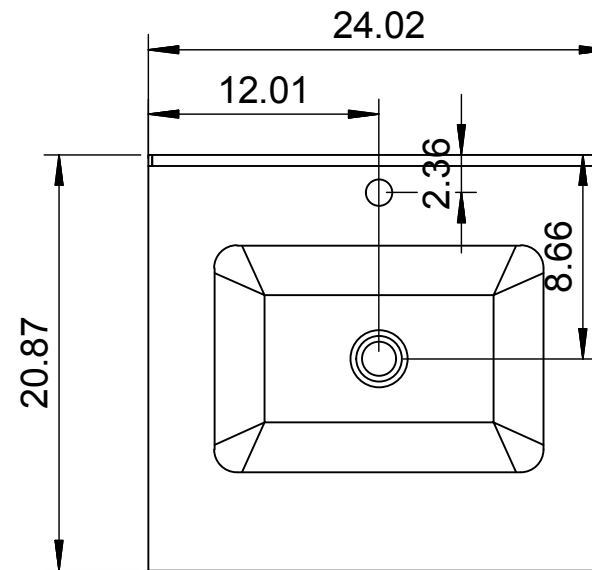

# FOREST-24"

Unit : in

Front View

Top View

# FOREST-24"

Unit : in

Isometric View

Back View