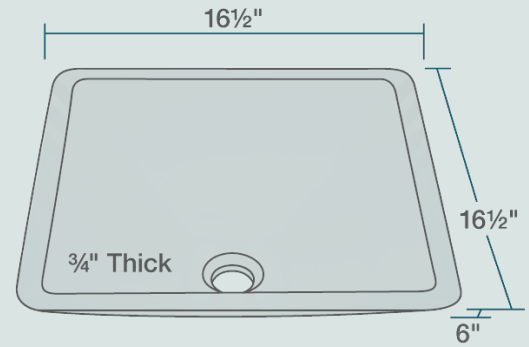

16 1/2" x 16 1/2" x 6"
 Tempered Glass
 Limited Lifetime Warranty
 Crystal-Clear Glass Throughout

Accessories

*Accessories not included

Available Colors

Features

Vessel Installation	18" Minimum Cabinet Size	3/4" Thick	Tempered Glass	Multiple Colors Available	Limited Lifetime Warranty
One Bowl					