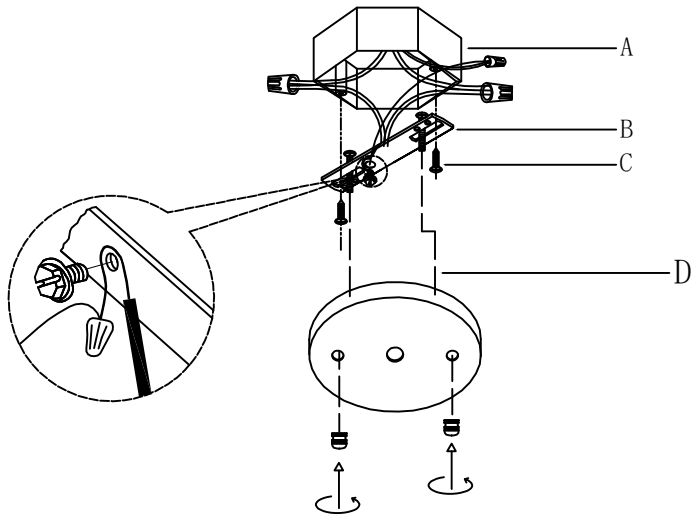

USER MANUAL FOR MODEL# HG88145

Light Bulb:E12 light:E12*9

(Rated 110-130V/60Hz, bulb 60W maximum.)

WIRE CONNECTION DIAGRAM

Wires meet safety standards are recommended to connect the supply circuit.

CAUTION: Risk of fire

CANOPY INSTALLATION INSTRUCTIONS

Please read all instructions carefully. Before you proceed to install, make sure that the power supply is turned off and remains off until installation is complete.

Please note that each part has been assigned a letter.

Please proceed in an alphabetical order.

Light Bulb

E12

Please note: The parts in this table are completely unassembled, for illustrative purpose. In the actual product that you receive, some parts are assembled and attached together.