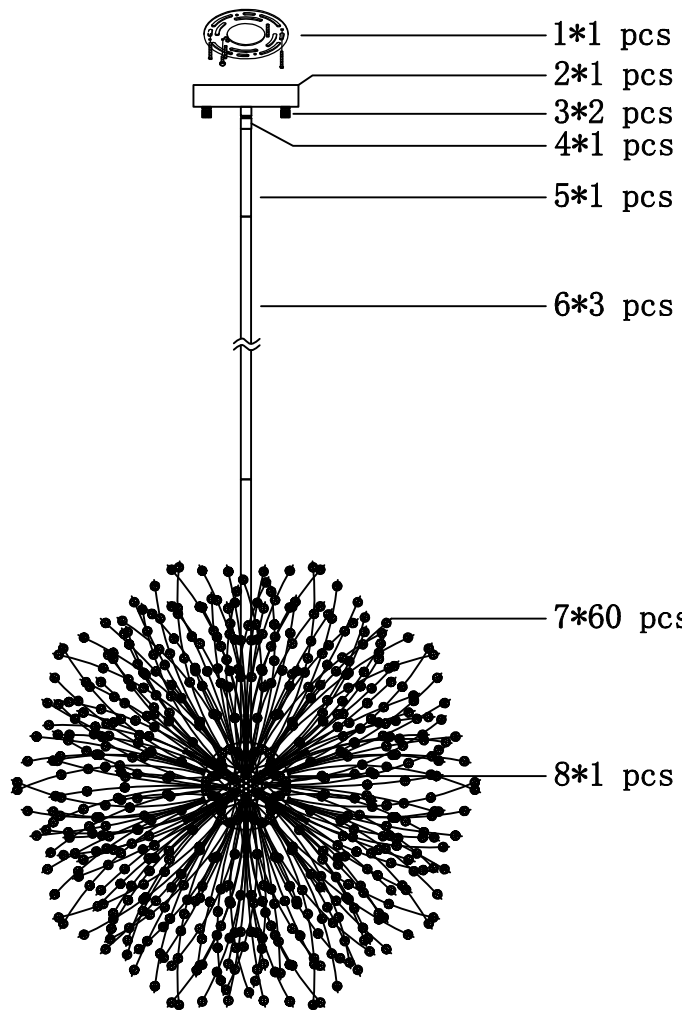

USER MANUAL FOR MODEL# HG88145

Light Bulb:E12 light:E12*9

(Rated 110-130V/60Hz, bulb 60W maximum.)

WIRE CONNECTION DIAGRAM

Wires meet safety standards are recommended to connect the supply circuit.

CAUTION: Risk of fire

CANOPY INSTALLATION INSTRUCTIONS

Please read all instructions carefully. Before you proceed to install, make sure that the power supply is turned off and remains off until installation is complete.

Please note that each part has been assigned a letter.

Please proceed in an alphabetical order.

Light Bulb

E12

Please note: The parts in this table are completely unassembled, for illustrative purpose. In the actual product that you receive, some parts are assembled and attached together.

Products list

NO.	Picture	Quantity
1		1 PCS
2		1 PCS
3		2 PCS
4		1 PCS
5		1 PCS
6		3 PCS
7		60 PCS
8		1 PCS

Assembly and Installation Steps

Product Size