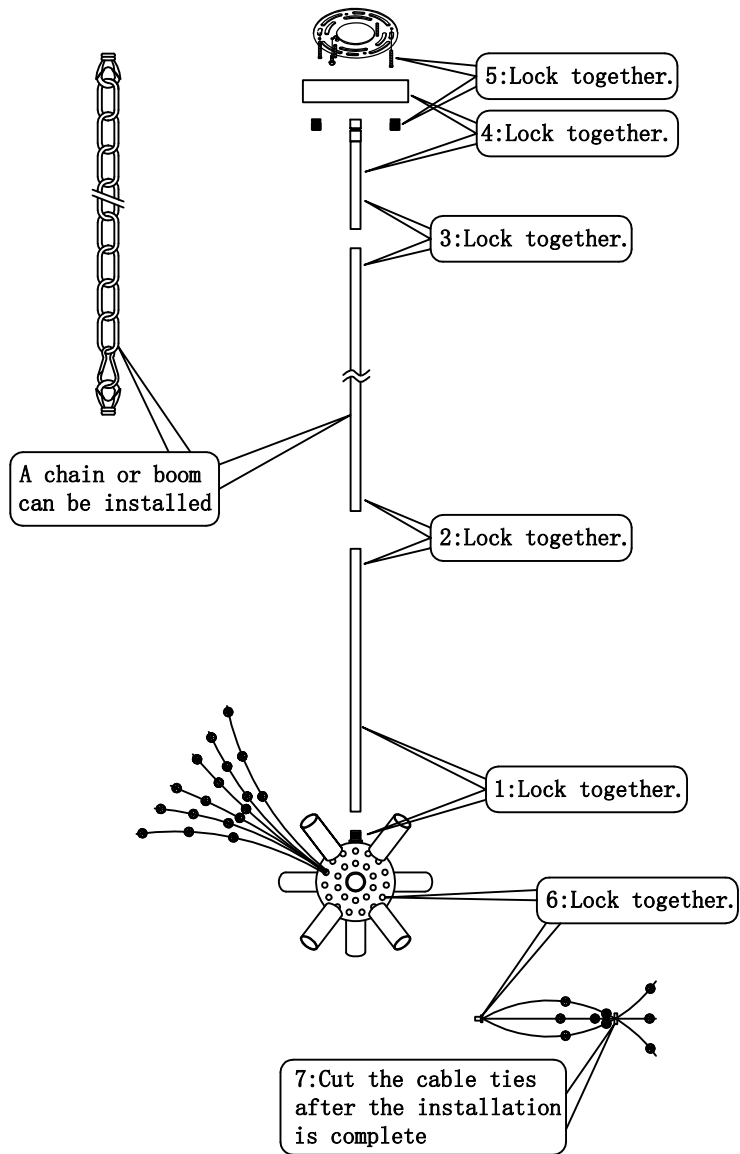

Assembly and Installation Steps