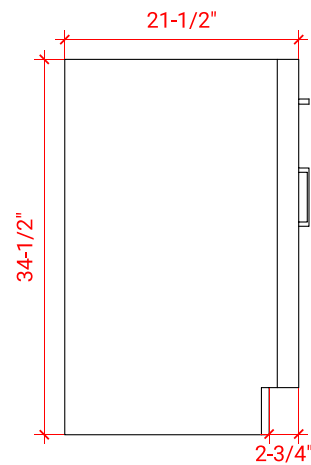

HEPBURN 31" CENTER SINK CABINET

ARIEL

T031S

BASE CABINET DIMENSIONS

30" W x 21.5" D x 34.5" H

FEATURES

- Solid wood frame & plywood panels
- Dovetail drawers and joints
- Soft closing doors & drawers

HARDWARE FINISHES

AVAILABLE COLORS