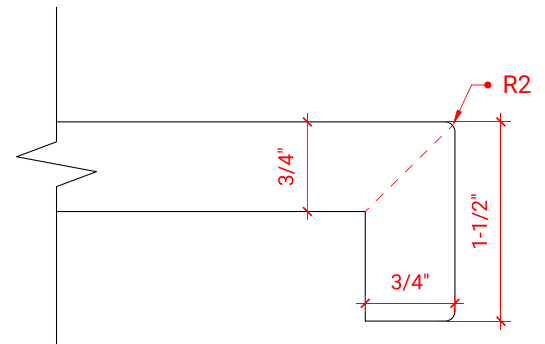

EDGE SIDE VIEW