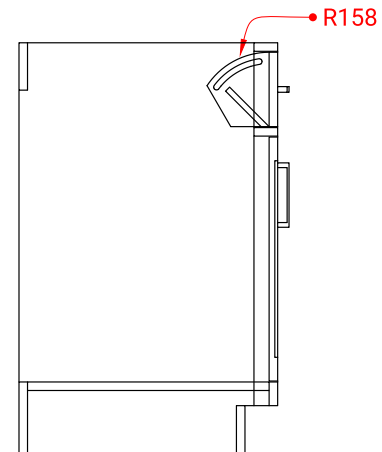

## BASE CABINET DIMENSIONS

30" W x 21.5" D x 34.5" H

## AVAILABLE COLORS

FRONT VIEW

SIDE VIEW

PLAN VIEW

### OVERALL DIMENSIONS

30.5" W x 22" D x 1.5" H