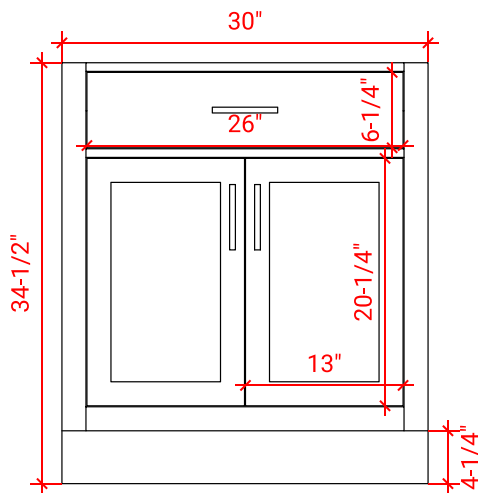

FRONT VIEW

PLAN VIEW