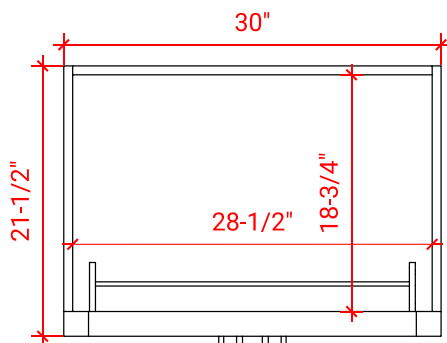

## BASE CABINET DIMENSIONS

30" W x 21.5" D x 34.5" H

## AVAILABLE COLORS

FRONT VIEW

SIDE VIEW

PLAN VIEW

### OVERALL DIMENSIONS

30.5" W x 22" D x 1.5" H