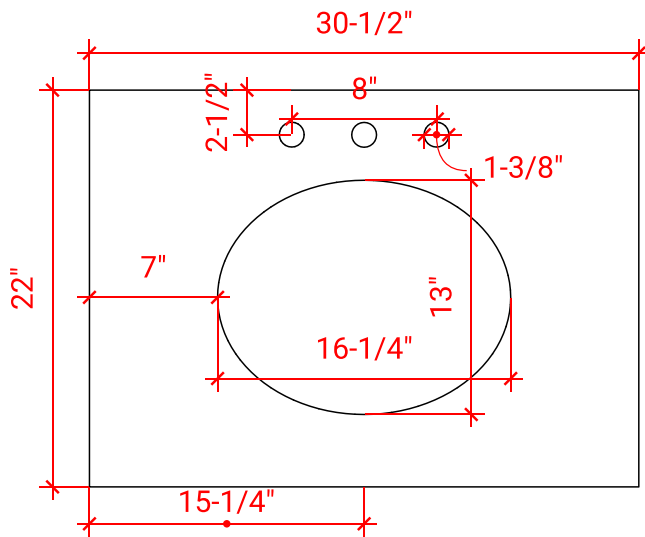

30.5" OVAL SINK COUNTERTOP

ARIEL

OVERALL DIMENSIONS

30.5" W x 22" D x 1.5" H

COUNTERTOP OPTIONS

FEATURES

- Solid countertop with mitered edges & seams
- Undermount white oval sink
- Pre-drilled for 8" widespread faucet

INCLUDED

- Countertop
- Matching Backsplash
- Oval Sink

COUNTERTOP PLAN VIEW