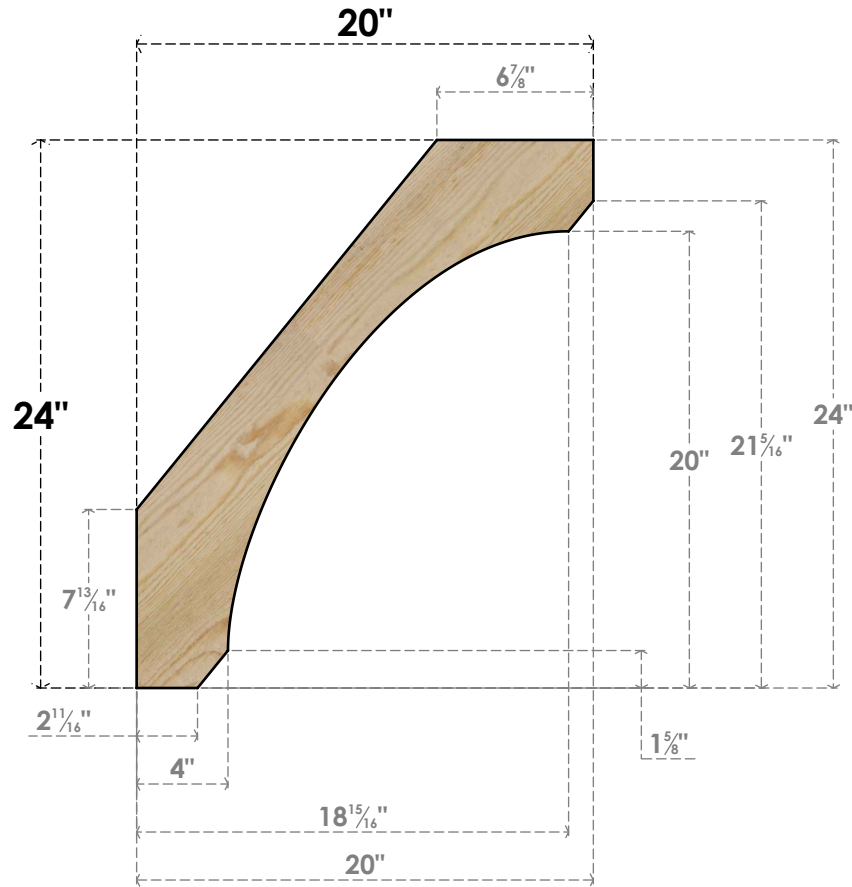

BRC06X20X24LEC00RDF

6"W X 20"D X 24"H LEGACY ROUGH SAWN BRACE, DOUGLAS FIR

SIDE

FRONT

EKENA MILLWORK
 2300 WEST MAIN ST.
 CLARKSVILLE, TX 75426
 TOLL FREE: 866-607-0453
 WWW.EKENAMILLWORK.COM

NOTES

1. INSTALLATION TO BE COMPLETED IN ACCORDANCE WITH MANUFACTURER'S SPECIFICATIONS.
2. DRAWING MAY NOT BE TO SCALE
3. THIS DRAWING IS INTENDED FOR DESIGN AND PLANNING PURPOSES ONLY.
4. ALL INFORMATION CONTAINED HEREIN WAS CURRENT AT THE TIME OF DEVELOPMENT BUT MUST BE REVIEWED AND APPROVED BY THE PRODUCT MANUFACTURER TO BE CONSIDERED ACCURATE.
5. PRODUCTS ARE NOT KILN DRIED. THIS ITEM IS UNIQUE AND WILL CONTAIN THE NATURAL VARIATIONS THAT THE WOOD SPECIES OFFERS. THIS MAY RESULT IN VARIATIONS UP TO 1/4"