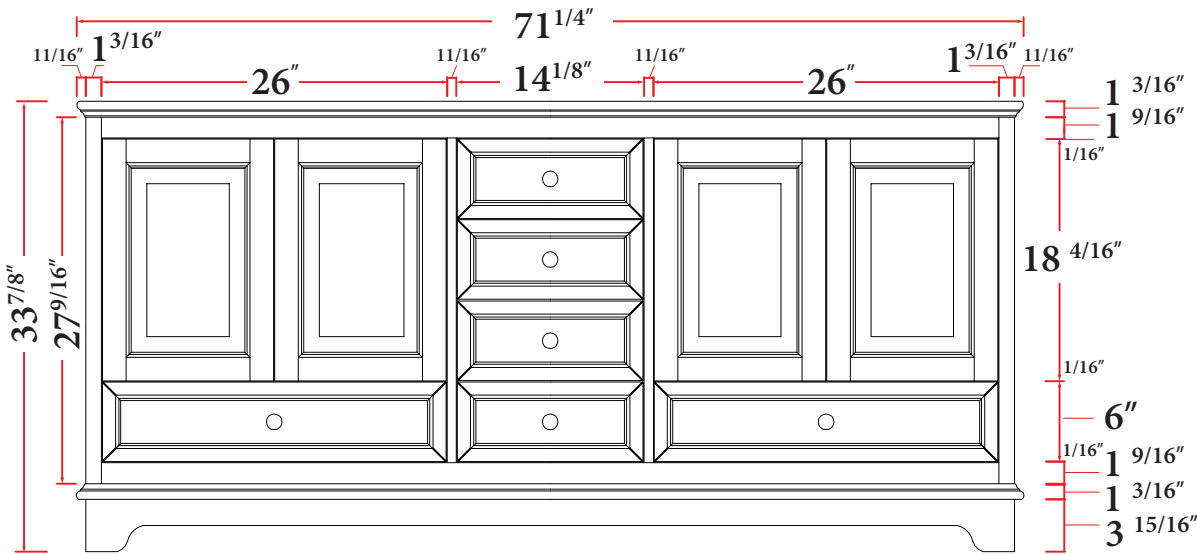

BV-20072D

— FRONT VIEW —

— SIDE VIEW —

— TOP VIEW —

NOTE: Dimensions listed above do not include the countertop or backsplash. Dimensions for the countertop and backsplash can be found on Page 4.

— DOOR —

— SMALL DRAWER —

— LARGE DRAWER —