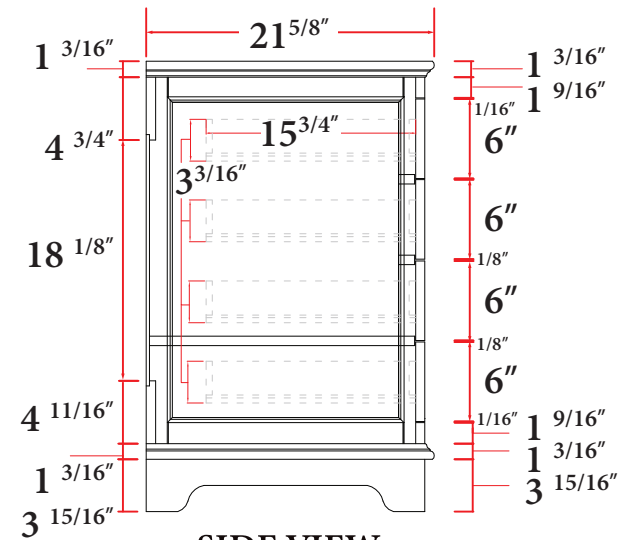

BV-20072D

— FRONT VIEW —

— SIDE VIEW —

— TOP VIEW —

NOTE: Dimensions listed above do not include the countertop or backsplash. Dimensions for the countertop and backsplash can be found on Page 4.

— DOOR —

— SMALL DRAWER —

— LARGE DRAWER —