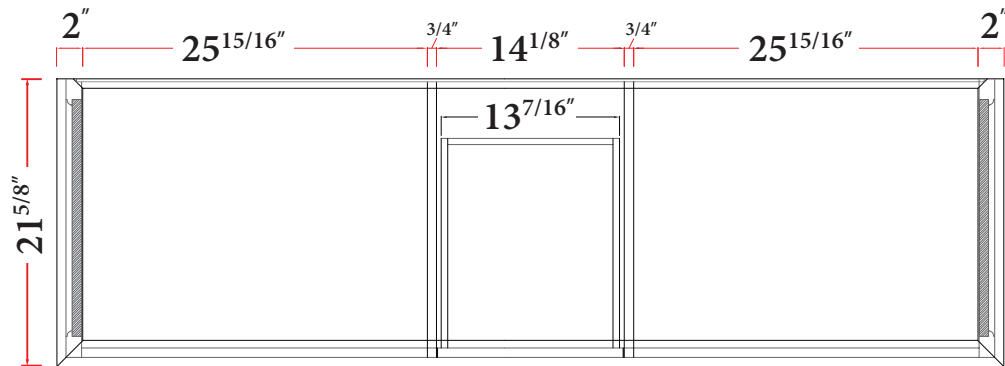

BV-20072D

— FRONT VIEW —

— SIDE VIEW —

— TOP VIEW —

NOTE: Dimensions listed above do not include the countertop or backsplash. Dimensions for the countertop and backsplash can be found on Page 4.

— DOOR —

— SMALL DRAWER —