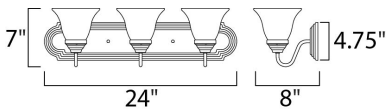

MEASUREMENTS

DIMENSION : 24" W x 7" H x 8" Ext
 BACK PLATE : 4.33" W x 20.47" H x 4.07" HCO
 HANGING WEIGHT : 5.58 lb

LAMPING

INPUT VOLTAGE : 120V
 LUMENS : 2,700 Rated
 BULB : 3 x 13W Fluorescent GU24 , 39W Total
 BULB INCLUDED : (Included)
 DIMMABLE : No
 CRI : 80+ CRI
 COLOR_TEMP : 2700K