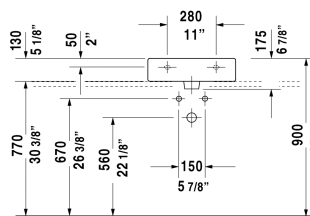

Vero Washbasin ground Ý # 045450..25 / 045450..27 / 045450..28

|< 19 5/8" Inch >|

8532 Fogo

Washbasin ground	Dimension	Weight	Order number
with faucet deck, hardware included, underside fully glazed, wall-mounted, cUPC listed, 19 5/8" Inch			
Colors			
00 White 08 Black			
Variant			
●●● with overflow	19 5/8" x 18 1/2" Inch	33.5 lb	045450..25
● with overflow	19 5/8" x 18 1/2" Inch	33.5 lb	045450..27
☒ with overflow	19 5/8" x 18 1/2" Inch	33.5 lb	045450..28
Infobox			
Washbasin is not ADA compliant in combination with pedestal, siphon cover or metal console			
Sanitary ceramics with the special WonderGliss surface finish will remain clean and attractive-looking for a long time to come. When ordering WonderGliss please add a "1" as eleventh digit to the model number.			
Accessory for ceramics			
Push button drain assembly for washbasins with overflow	2" Inch	0.8 lb	005052
Design Siphon		3.3 lb	005036
Suitable products			

Vero Washbasin ground Y # 045450..25 / 045450..27 /
045450..28

|< 19 5/8" Inch >|

Console for above-counter basin and vanity basin 1 console with
two cut-outs, Width min. see ordering information, Width max.
78 3/4", price per section of 3 7/8", basic price until 31 1/2", 18
7/8" Inch

LC095C

All drawings contain the necessary measurements which are subject to standard tolerances. They are stated in inch & mm and are non-binding. Exact measurements, in particular for customized installation scenarios, can only be taken from the finished ceramic piece.