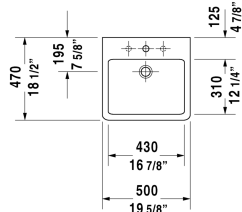

Vero Washbasin ground Ý # 045450..25 / 045450..27 / 045450..28

|< 19 5/8" Inch >|

8532 Fogo

Washbasin ground	Dimension	Weight	Order number
with faucet deck, hardware included, underside fully glazed, wall-mounted, cUPC listed, 19 5/8" Inch			
Colors			
00 White 08 Black			
Variant			
●●● with overflow	19 5/8" x 18 1/2" Inch	33.5 lb	045450..25
● with overflow	19 5/8" x 18 1/2" Inch	33.5 lb	045450..27
☒ with overflow	19 5/8" x 18 1/2" Inch	33.5 lb	045450..28
Infobox			
Washbasin is not ADA compliant in combination with pedestal, siphon cover or metal console			
Sanitary ceramics with the special WonderGliss surface finish will remain clean and attractive-looking for a long time to come. When ordering WonderGliss please add a "1" as eleventh digit to the model number.			
Accessory for ceramics			
Push button drain assembly for washbasins with overflow	2" Inch	0.8 lb	005052
Design Siphon		3.3 lb	005036
Suitable products			

Vero Washbasin ground Y # 045450..25 / 045450..27 /
045450..28

|< 19 5/8" Inch >|

Console for above-counter basin and vanity basin 1 console with
two cut-outs, Width min. see ordering information, Width max.
78 3/4", price per section of 3 7/8", basic price until 31 1/2", 18
7/8" Inch

LC095C

All drawings contain the necessary measurements which are subject to standard tolerances. They are stated in inch & mm and are non-binding. Exact measurements, in particular for customized installation scenarios, can only be taken from the finished ceramic piece.