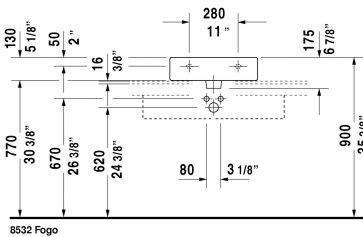

Vero Washbasin ground Ý # 045450..25 / 045450..27 / 045450..28

|< 19 5/8" Inch >|

8532 Fogo

Washbasin ground	Dimension	Weight	Order number
with faucet deck, hardware included, underside fully glazed, wall-mounted, cUPC listed, 19 5/8" Inch			
Colors			
00 White 08 Black			
Variant			
●●● with overflow	19 5/8" x 18 1/2" Inch	33.5 lb	045450..25
● with overflow	19 5/8" x 18 1/2" Inch	33.5 lb	045450..27
☒ with overflow	19 5/8" x 18 1/2" Inch	33.5 lb	045450..28
Infobox			
Washbasin is not ADA compliant in combination with pedestal, siphon cover or metal console			
Sanitary ceramics with the special WonderGliss surface finish will remain clean and attractive-looking for a long time to come. When ordering WonderGliss please add a "1" as eleventh digit to the model number.			
Accessory for ceramics			
Push button drain assembly for washbasins with overflow	2" Inch	0.8 lb	005052
Design Siphon		3.3 lb	005036
Suitable products			

Vero Washbasin ground Y # 045450..25 / 045450..27 /
045450..28

|< 19 5/8" Inch >|

Console for above-counter basin and vanity basin 1 console with
two cut-outs, Width min. see ordering information, Width max.
78 3/4", price per section of 3 7/8", basic price until 31 1/2", 18
7/8" Inch

LC095C

All drawings contain the necessary measurements which are subject to standard tolerances. They are stated in inch & mm and are non-binding. Exact measurements, in particular for customized installation scenarios, can only be taken from the finished ceramic piece.