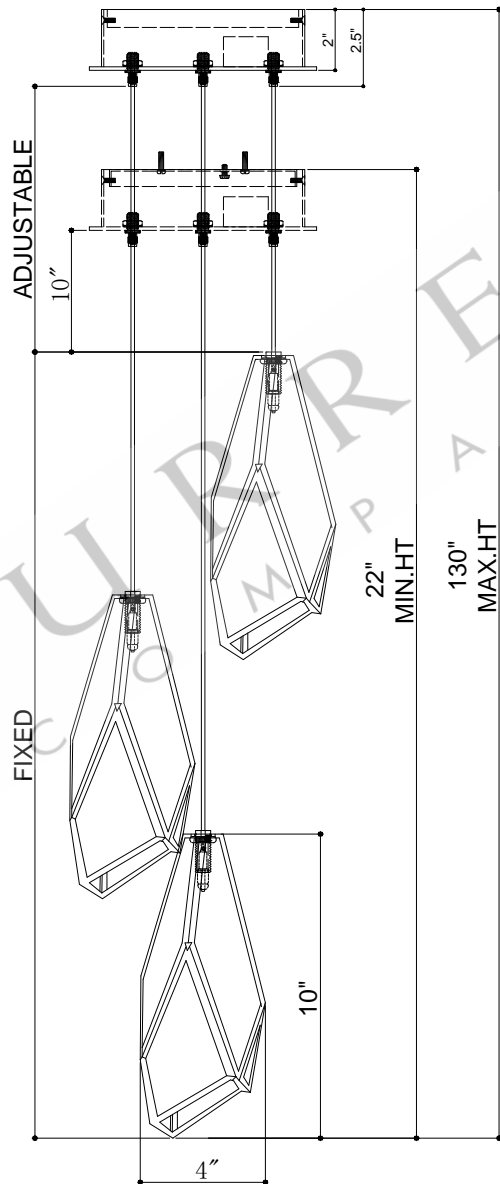

7.5"DIA\*2.0"H.CANOPY  
6.25"DIA\*0.5"H.MOUNTING PLATE COVER  
4.0"L\*4.0"W\*10.0"H SHADE

TOP VIEW

CANOPY DETAIL

FRONT VIEW