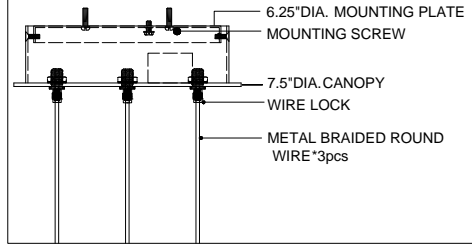

7.5"DIA\*2.0"H.CANOPY  
6.25"DIA\*0.5"H.MOUNTING PLATE COVER  
4.0"L\*4.0"W\*10.0"H SHADE

TOP VIEW

CANOPY DETAIL

FRONT VIEW