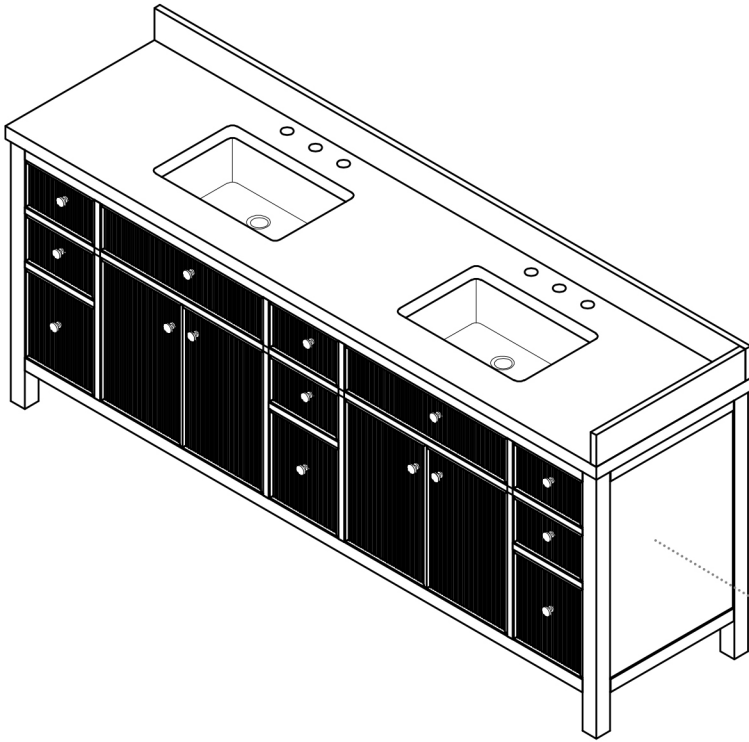

ALTAIR

FASHION BATHROOM LIFE

Altair Design, Inc.

Cerrito

84"W x 22"D

Bathroom Vanity

84"W×22"D×34"H inches

INSTALLATION SPECIFICATION

Item#	567084		
Color	Nature Oak/Brown Oak		
Overall Dimension	84 in W x 22 in D x 34 in H		
Vanity Material	Solid spruce wood, and long-lasting plywood		
Countertop Material	Engineered Stone - Grain White		
Hardware Finish	Zinc Alloy - Brushed Gold	Shape	Rectangular
Number of Door(s)	4 soft-closing doors	Number of Drawer(s)	11 soft-closing drawers
Top Thickness	1.6 inch	Installation Type	Freestanding
Assembly Required	Yes	Backsplash Height	4 inches
Faucet Hole Spacing(in.)	8 in.widespread	Sink	Double Undermount Sink

Note : Does not include faucet, back panel, drain assembly, or P-trap.
Mirror(s) is only included with the purchase of the set.