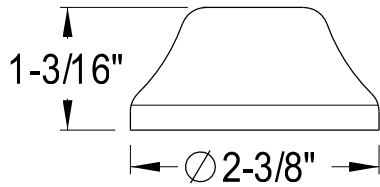

CCK44151,2,5,8AX

Quarter Turn Valves, 1/2" FIP x 1/2" O.D. Comp

1/2"-14 NPT

1/2"-14 NPS

1/2" O.D. Comp