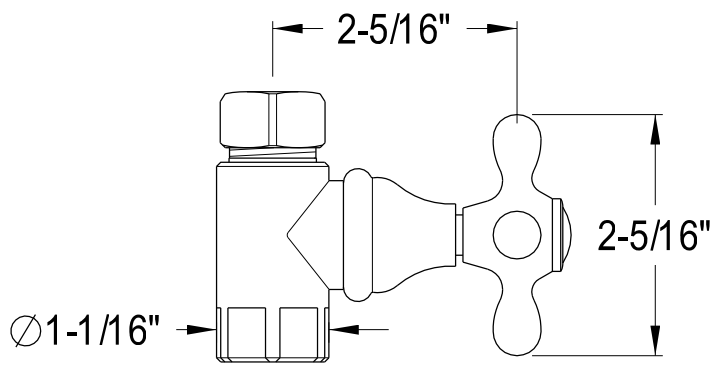

CCK44151,2,5,8AX

Quarter Turn Valves, 1/2" FIP x 1/2" O.D. Comp

1/2"-14 NPT

1/2"-14 NPS

1/2" O.D. Comp