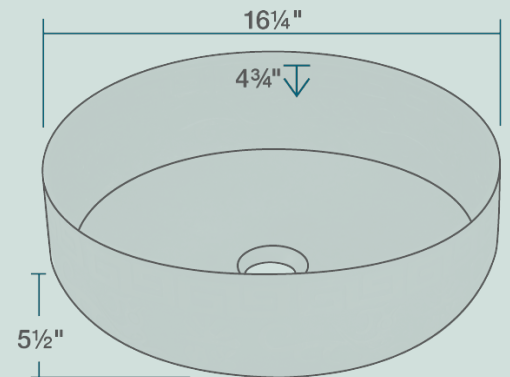

953 Single Bowl Vessel Bathroom Sink

Bronze

Our uniquely designed bronze sinks will add an element of art to any décor. Each bronze sink comes with a beautifully aged patina that will make your sink easy to care for. Our sinks are solid all the way through, giving you a strong product that will last a lifetime. Each sink is covered by a limited lifetime warranty. All undermount sinks come with a cardboard cutout template and mounting hardware.

16 1/4" x 16 1/4" x 5 1/2"
 Vessel Installation
 Aged Patina Finish
 Center Drain
 One-Piece Construction
 Limited Lifetime Warranty

Accessories

*Accessories not included

UPC: 817299012726

Features

Vessel Installation	18" Minimum Cabinet Size	Aged Finish	One-Piece Construction	Limited Lifetime Warranty	One Bowl