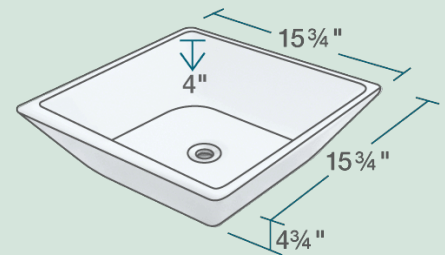

# V170-WHITE Vessel Sink

15 3/4" x 15 3/4" x 4 3/4"  
Vessel Installation  
True Vitreous China  
No Hardware Needed  
Limited Lifetime Warranty

## Features

Vessel Installation	18" Minimum Cabinet Size	True Vitreous China	No Hardware Needed	Limited Lifetime Warranty	One Bowl

UPC: 817299010586