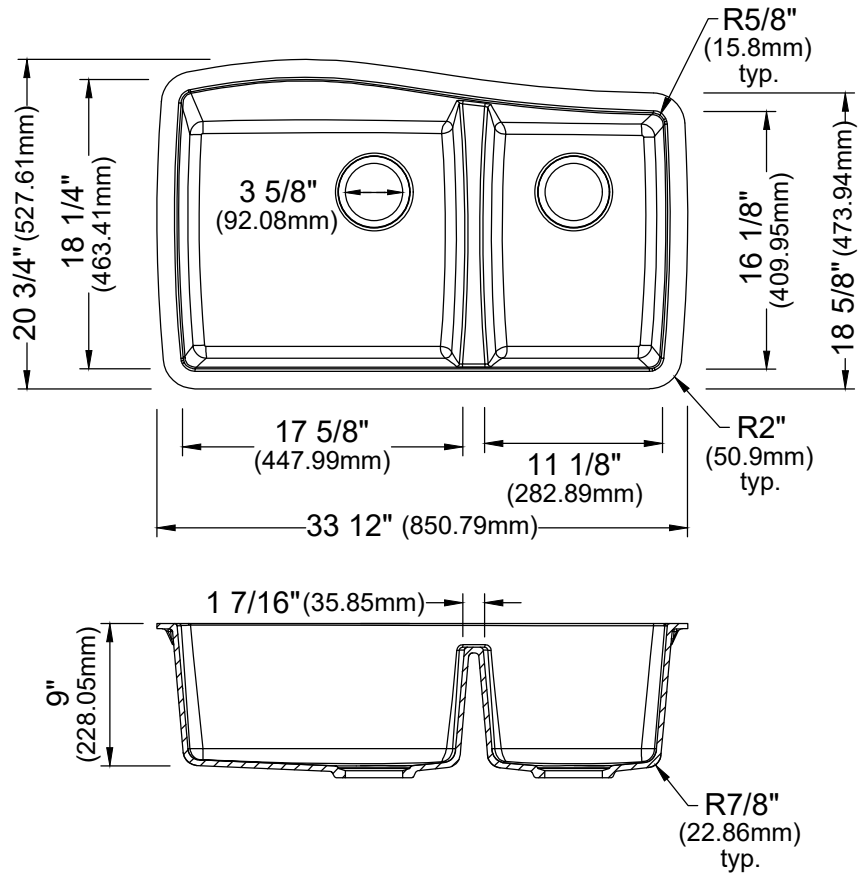

Stocked Color Options

Listing and certifications:
cUPC

Limited lifetime warranty