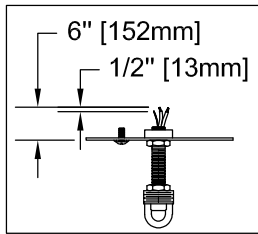

CAUTION: Read instructions carefully and turn electricity off at main circuit breaker panel before beginning installation.

500166, 500167

WARNING - If any Special Control Devices are used with this Fixture, Follow the Instructions Carefully to assure full compliance with N.E.C. requirements. If there are any questions, contact a Qualified Electrical Contractor.
CAUTION - All glass is fragile, use care when handling Glass component(s) and or Lamp(s).

CANOPY MOUNTING & WIRE CONNECTION ASSEMBLY STEPS:

1. D,E → A
2. B,A → C
3. V,W,H → D
4. W → H (TO LOCK) (APRETAR) (À VERROUILLER)
5. F → M
6. L → H,M
7. N,R → Q
8. F → L,H,K,J,D
9. F → G
10. H,J → D
11. K → H
12. S → T
13. P → T