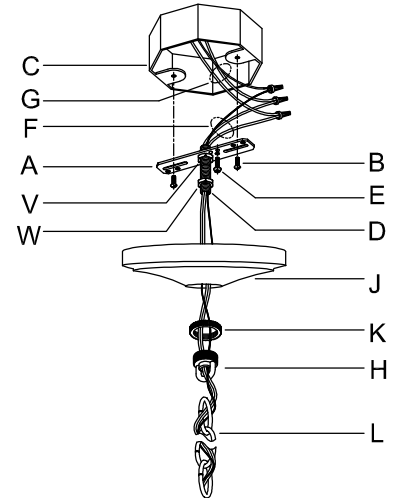

CAUTION: Read instructions carefully and turn electricity off at main circuit breaker panel before beginning installation.

500166, 500167

WARNING - If any Special Control Devices are used with this Fixture, Follow the Instructions Carefully to assure full compliance with N.E.C. requirements. If there are any questions, contact a Qualified Electrical Contractor.
CAUTION - All glass is fragile, use care when handling Glass component(s) and or Lamp(s).

CANOPY MOUNTING & WIRE CONNECTION ASSEMBLY STEPS:

1. D,E → A
2. B,A → C
3. V,W,H → D
4. W → H (TO LOCK) (APRETAR) (À VERROUILLER)
5. F → M
6. L → H,M
7. N,R → Q
8. F → L,H,K,J,D
9. F → G
10. H,J → D
11. K → H
12. S → T
13. P → T

ADJUST HEIGHT WITH "D"
 N → A (TO LOCK)
 RÉGLEZ LA HAUTEUR AVEC "D"
 N → A (À VERROUILLER)
 AJUSTA LA ALTURA CON "D"
 N → A (APRETAR)

**B,C,G & P
 (NOT FURNISHED)
 (NON FOURNIE)
 (NO INCLUIDA)**

500166

500167