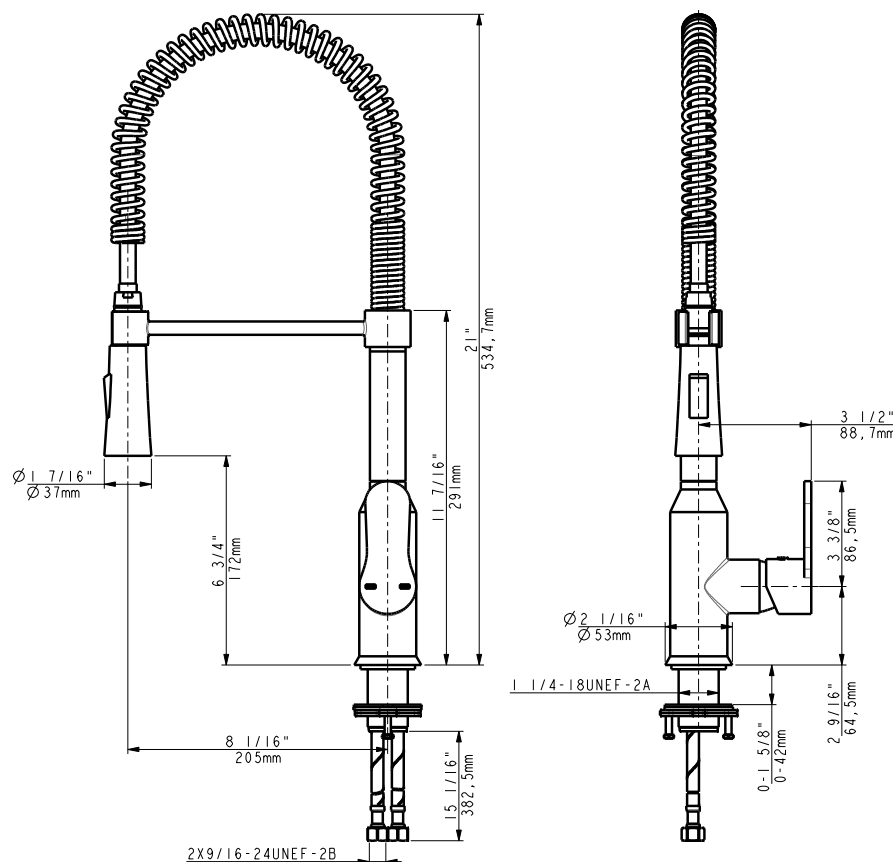

SOLEA® Faucet Lifetime Limited Warranty

See website for detailed warranty information.

SOLEA IS A REGISTERED TRADEMARK OF SAFAVIEH INTL LLC
FOR HELP WITH THIS PRODUCT, PLEASE GO TO SAFAVIEH.COM / CONTACT
40 HARBOR PARK DRIVE NORTH, PORT WASHINGTON, NY11050