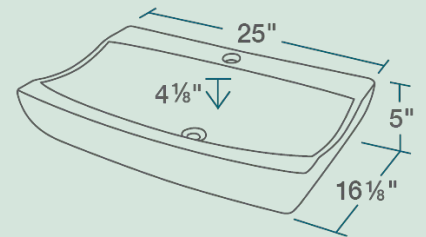

25" x 16 1/8" x 5"
 Vessel Installation
 True Vitreous China
 No Hardware Needed
 Limited Lifetime Warranty

Accessories

*Accessories not included

Available Colors

Features

Vessel Installation	27" Minimum Cabinet Size	True Vitreous China	No Hardware Needed	Limited Lifetime Warranty	One Bowl