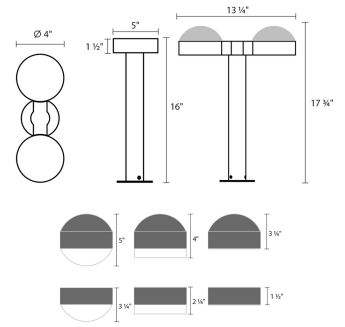

Project:

REALS LED Double Bollard Spec Sheet

SKU: 7306.DC.FW.74-WL Learn more at:
<https://sonnemanlight.com/real-LED-double-bollard>

Description: Bring definition and architectural interest to outdoor sites and along paths or planted beds, with bollards of perfect solid geometry and LED lighting functionality. REALS Bollards offer a broad range of configurations, with many available options for lenses, caps, and heights for a variety of LED illuminating possibilities. Also available as a [Bollard](#), [Downlight Sconce](#), [Up/Down Sconce](#), and [Surface Mount](#).

Type #:

Dimensions

Height:	17.75"
Width:	5"
Length:	13.5"
Canopy/Backplate/Base:	4"
Size:	16"
Canopy/Backplate/Base Height:	0.25

Electrical Specs

Bulb(s) Included?:	Yes
Bulb 1 Type:	Integral LED
Bulb Quantity:	2
Input Voltage:	12VAC
Wattage:	20
Initial Lumens:	2080
Color Temperature:	3000K
CRI:	90
Power Supply Type:	Transformer
Power Supply Location:	Remote (Sold Separately)
Dimming Type:	Non-dimmable
Bulb Max Wattage:	20

Installation

Installation:	Licensed electrician required
---------------	-------------------------------

Shipping

Carton 1 L x W x H:	23" X 17" X 9"
Carton 1 Gross Weight:	9 LBS
Fixture Weight:	6

Shade

Lens Type:	Dome Caps and White Cylinder Lenses
Shade 1 Material:	Frosted White Polycarbonate