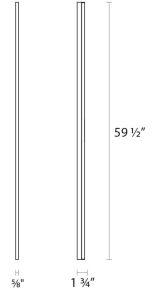

# Stiletto Lungo LED Wall Bar Spec Sheet

SKU: 2332.25    Learn more at:  
<https://sonnemanlight.com/stiletto-lungo-led-wall-bar>

Description: **Stiletto's ultra-sophisticated and extraordinarily precise solid acrylic is thrust through a minimally present aluminum channel, radiating perfectly even LED illumination from within.** Stiletto Lungo mounts flush to the wall without a canopy and can be installed in a vertical or a horizontal orientation. Also available as a [Dimmable LED Sconce/Bath Bar](#) and [Pendant](#).

## Dimensions

Height:	0.625"
Width:	59.5"
Extends:	1.75"
Minimum Extension:	1.75"
Maximum Extension:	1.75"
Size:	60"

## Shipping

Carton 1 L x W x H:	66" X 4" X 5"
Carton 1 Gross Weight:	6 LBS
Fixture Weight:	3