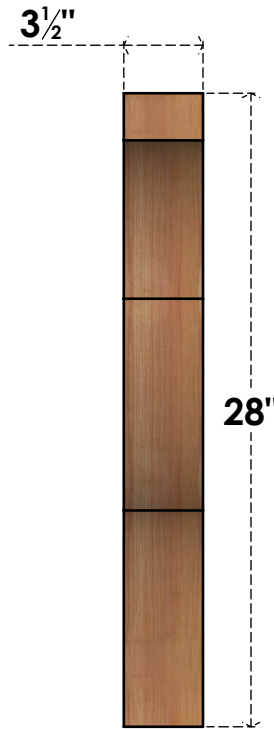

BRC04X22X28FST00SWR

3 1/2"W X 22"D X 28"H FUNSTON SMOOTH BRACE, WESTERN RED CEDAR

SIDE

FRONT

EKENA MILLWORK
 2300 WEST MAIN ST.
 CLARKSVILLE, TX 75426
 TOLL FREE: 866-607-0453
 WWW.EKENAMILLWORK.COM

NOTES

1. INSTALLATION TO BE COMPLETED IN ACCORDANCE WITH MANUFACTURER'S SPECIFICATIONS.
2. DRAWING MAY NOT BE TO SCALE
3. THIS DRAWING IS INTENDED FOR DESIGN AND PLANNING PURPOSES ONLY.
4. ALL INFORMATION CONTAINED HEREIN WAS CURRENT AT THE TIME OF DEVELOPMENT BUT MUST BE REVIEWED AND APPROVED BY THE PRODUCT MANUFACTURER TO BE CONSIDERED ACCURATE.
5. PRODUCTS ARE NOT KILN DRIED. THIS ITEM IS UNIQUE AND WILL CONTAIN THE NATURAL VARIATIONS THAT THE WOOD SPECIES OFFERS. THIS MAY RESULT IN VARIATIONS UP TO 1/4"