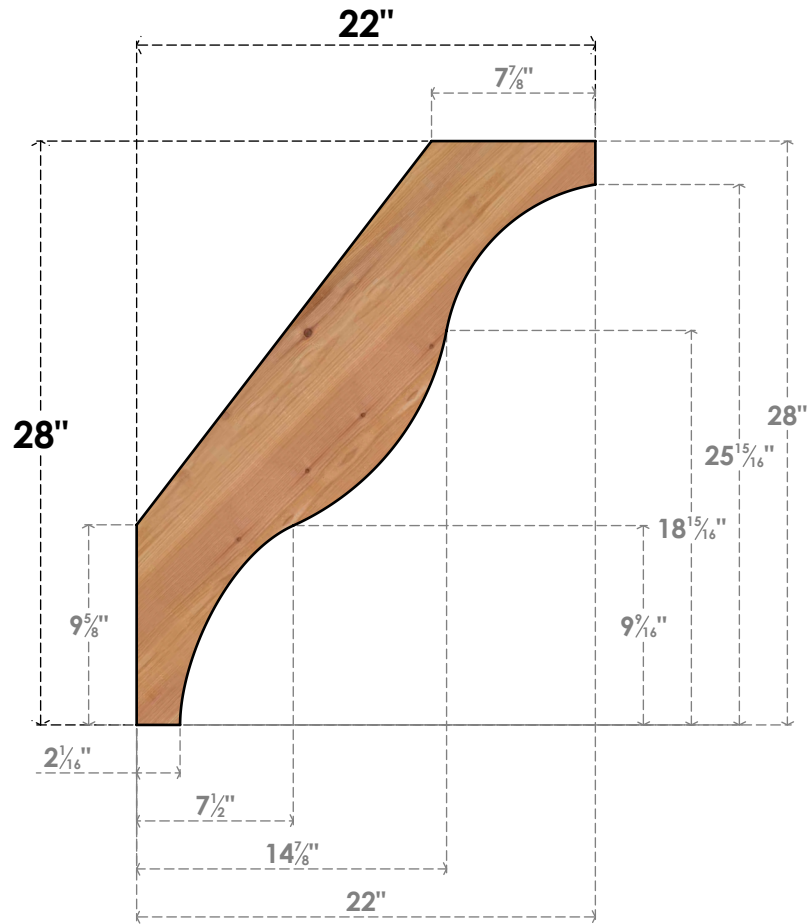

BRC04X22X28FST00SWR

3 1/2"W X 22"D X 28"H FUNSTON SMOOTH BRACE, WESTERN RED CEDAR

SIDE

FRONT

EKENA MILLWORK
 2300 WEST MAIN ST.
 CLARKSVILLE, TX 75426
 TOLL FREE: 866-607-0453
 WWW.EKENAMILLWORK.COM

NOTES

1. INSTALLATION TO BE COMPLETED IN ACCORDANCE WITH MANUFACTURER'S SPECIFICATIONS.
2. DRAWING MAY NOT BE TO SCALE
3. THIS DRAWING IS INTENDED FOR DESIGN AND PLANNING PURPOSES ONLY.
4. ALL INFORMATION CONTAINED HEREIN WAS CURRENT AT THE TIME OF DEVELOPMENT BUT MUST BE REVIEWED AND APPROVED BY THE PRODUCT MANUFACTURER TO BE CONSIDERED ACCURATE.
5. PRODUCTS ARE NOT KILN DRIED. THIS ITEM IS UNIQUE AND WILL CONTAIN THE NATURAL VARIATIONS THAT THE WOOD SPECIES OFFERS. THIS MAY RESULT IN VARIATIONS UP TO 1/4"