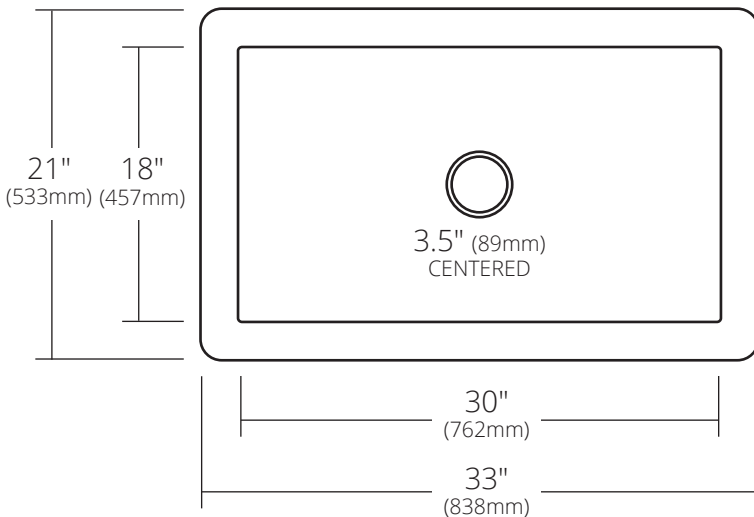

SPECIFICATIONS

**COCINA 33**

*Cocina Series*

TOP VIEW

FRONT VIEW

CPK272 Antique  
CPK572 Brushed Nickel

**PRODUCT DETAILS**

- 33" x 21" x 10.5" OD (838mm x 533mm x 267mm)
- 30" x 18" x 10" ID (762mm x 457mm x 254mm)
- Hand hammered 16 gauge recycled copper
- 3.5" (89mm) drain opening

**INSTALLATION**

- Undermount

**COORDINATING PRODUCTS**

- Drains: DR320 or DR340
- Bottom Grid: GR2917

**STANDARDS COMPLIANCE**

- UPC/cUPC compliant

**IMPORTANT**

Due to the handcrafted nature of this product, it will vary in finish, texture, hammering, and other details. Dimensions may vary up to ¼" (6mm). We strongly recommend waiting for the actual product before making any installation cuts.