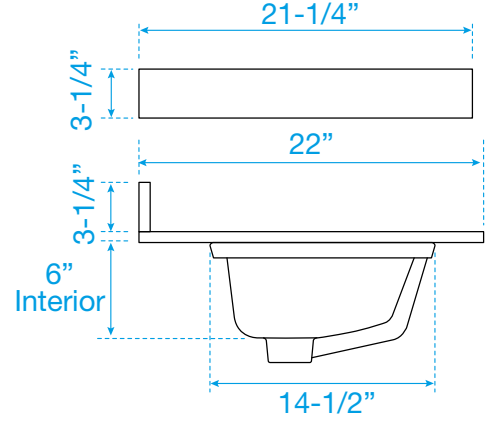

WYNDHAM COLLECTION

TOP VIEW OF VANITY CABINET

*Note: Due to high probability of breakage, the backsplash comes in two pieces, cut from the same piece. All measurements are $\pm 1/4"$.

WC-4141-60-DBL Quartz

WYNDHAM COLLECTION

Note: Side splash is reversible. Due to high probability of breakage, the backsplash comes in two pieces, cut from the same piece. All measurements are $\pm 1/4"$.

WC-QC3-60-DBL-TOP