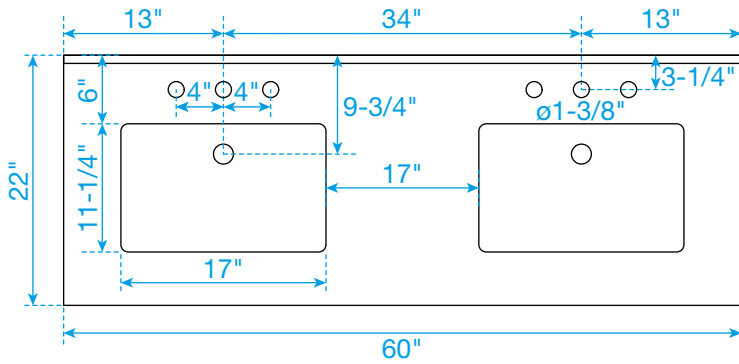

WYNDHAM COLLECTION

TOP VIEW OF VANITY CABINET

*Note: Due to high probability of breakage, the backsplash comes in two pieces, cut from the same piece. All measurements are $\pm 1/4"$.

WC-4141-60-DBL Quartz

WYNDHAM COLLECTION

Note: Side splash is reversible. Due to high probability of breakage, the backsplash comes in two pieces, cut from the same piece. All measurements are $\pm 1/4"$.

WC-QC3-60-DBL-TOP