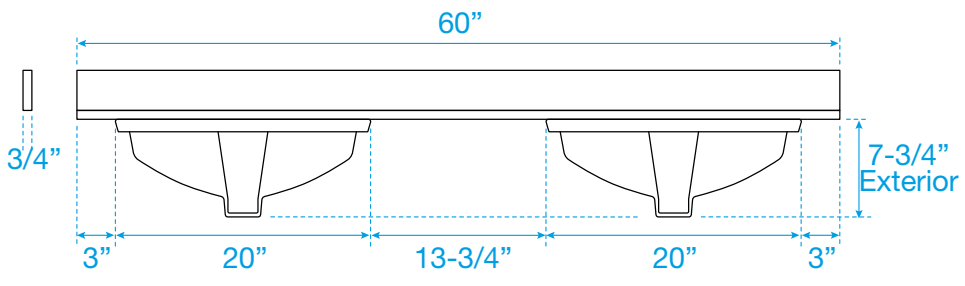

WYNDHAM COLLECTION

TOP VIEW OF VANITY CABINET

*Note: Due to high probability of breakage, the backsplash comes in two pieces, cut from the same piece. All measurements are $\pm 1/4"$.

WC-4141-60-DBL Quartz

WYNDHAM COLLECTION

Note: Side splash is reversible. Due to high probability of breakage, the backsplash comes in two pieces, cut from the same piece. All measurements are $\pm 1/4"$.

WC-QC3-60-DBL-TOP