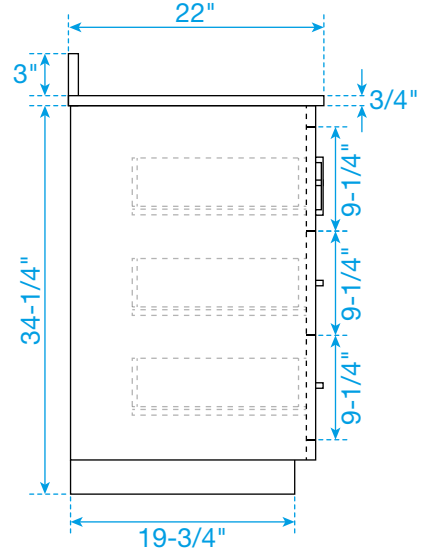

WYNDHAM COLLECTION

TOP VIEW OF VANITY CABINET

*Note: Due to high probability of breakage, the backsplash comes in two pieces, cut from the same piece. All measurements are $\pm 1/4"$.

WC-4141-60-DBL Quartz

WYNDHAM COLLECTION

Note: Side splash is reversible. Due to high probability of breakage, the backsplash comes in two pieces, cut from the same piece. All measurements are $\pm 1/4"$.

WC-QC3-60-DBL-TOP