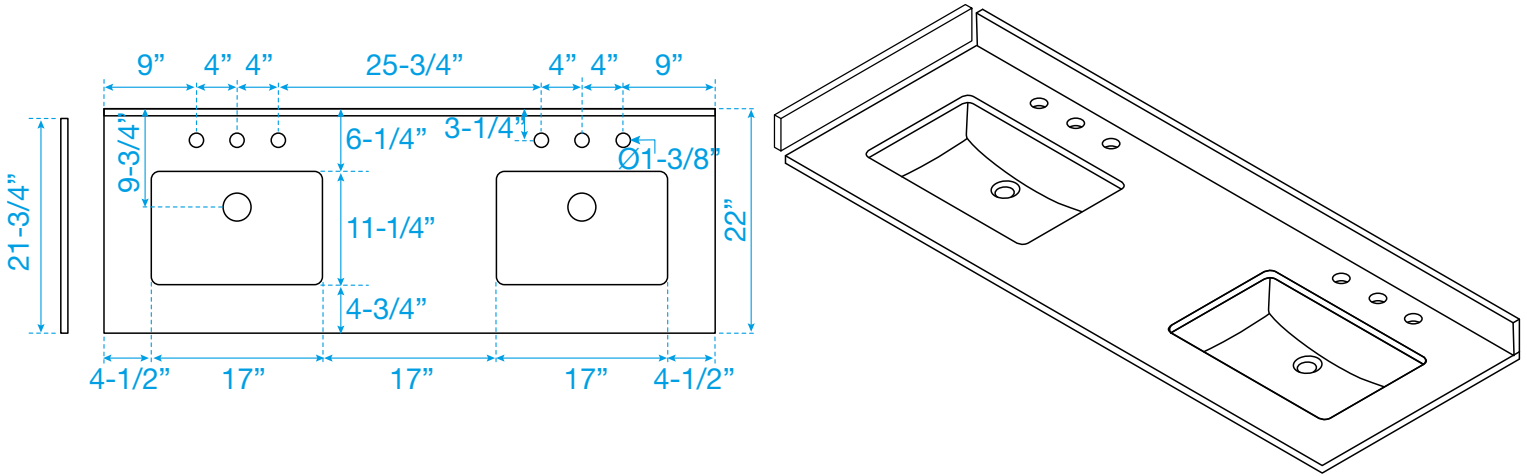

WYNDHAM COLLECTION

TOP VIEW OF VANITY CABINET

*Note: Due to high probability of breakage, the backsplash comes in two pieces, cut from the same piece. All measurements are $\pm 1/4"$.

WC-4141-60-DBL Quartz

WYNDHAM COLLECTION

Note: Side splash is reversible. Due to high probability of breakage, the backsplash comes in two pieces, cut from the same piece. All measurements are $\pm 1/4"$.

WC-QC3-60-DBL-TOP