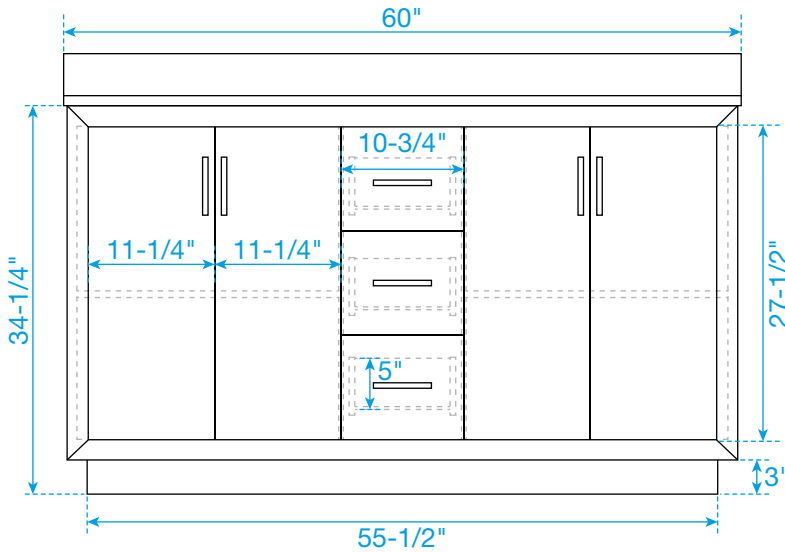

WYNDHAM COLLECTION

TOP VIEW OF VANITY CABINET

*Note: Due to high probability of breakage, the backsplash comes in two pieces, cut from the same piece. All measurements are $\pm 1/4"$.

WC-4141-60-DBL Quartz

WYNDHAM COLLECTION

Note: Side splash is reversible. Due to high probability of breakage, the backsplash comes in two pieces, cut from the same piece. All measurements are $\pm 1/4"$.

WC-QC3-60-DBL-TOP