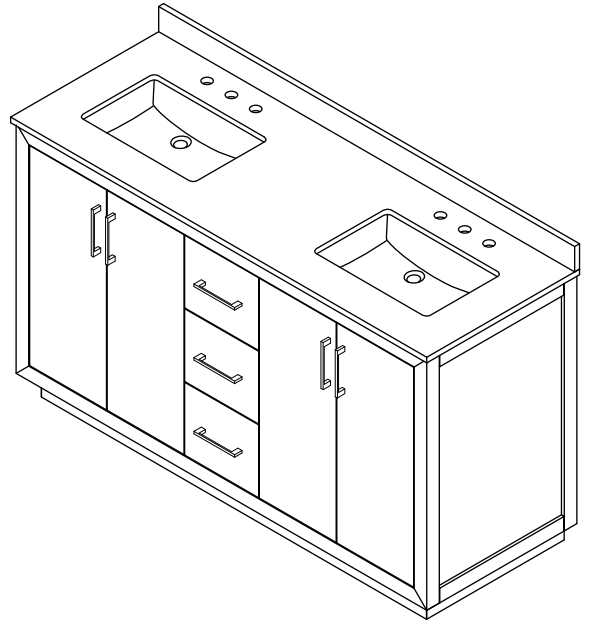

WYNDHAM COLLECTION

TOP VIEW OF VANITY CABINET

*Note: Due to high probability of breakage, the backsplash comes in two pieces, cut from the same piece. All measurements are $\pm 1/4"$.

WC-4141-60-DBL Quartz

WYNDHAM COLLECTION

Note: Side splash is reversible. Due to high probability of breakage, the backsplash comes in two pieces, cut from the same piece. All measurements are $\pm 1/4"$.

WC-QC3-60-DBL-TOP