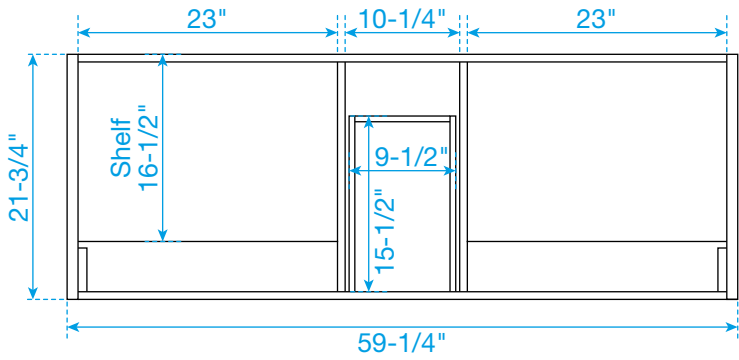

WYNDHAM COLLECTION

TOP VIEW OF VANITY CABINET

*Note: Due to high probability of breakage, the backsplash comes in two pieces, cut from the same piece. All measurements are $\pm 1/4"$.

WC-4141-60-DBL Quartz

WYNDHAM COLLECTION

Note: Side splash is reversible. Due to high probability of breakage, the backsplash comes in two pieces, cut from the same piece. All measurements are $\pm 1/4"$.

WC-QC3-60-DBL-TOP