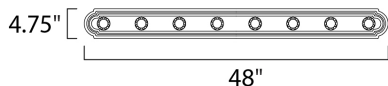

MEASUREMENTS

DIMENSION : 48" W x 4.75" H x 5" Ext
 BACK PLATE : 4" W x 43.5" H x 2.3" HCO
 HANGING WEIGHT : 4.3 lb

LAMPING

INPUT VOLTAGE : 120V
 BULB : 8 x 60W Incandescent E26 Medium , 480W Total
 BULB INCLUDED : (Not Included)
 DIMMABLE : Yes