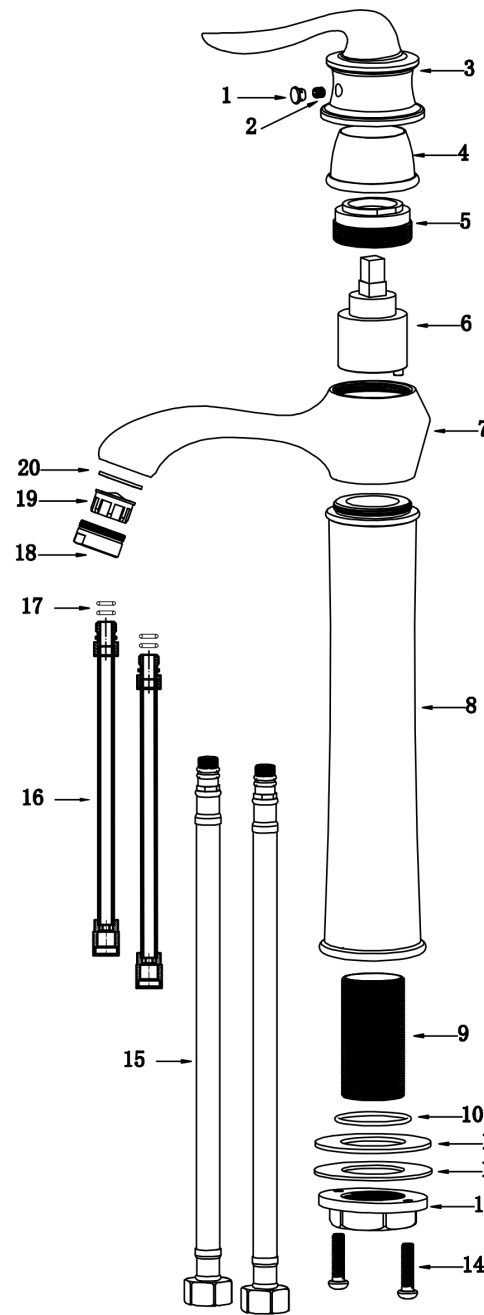

## Dartford

**Models:** KBF432C  
KBF432MB  
KBF432SS

COMPONENT LIST	QTY
1 - Faucet Body	1
2 - O-Ring	1
3 - Rubber Washer	1
4 - Metal Washer	1
5 - Mounting Hardware	1
6 - Screw	2

2

3

4

5

6

7

1 - Color Button

2 - Screw

3 - Handle

4 - Cover

5 - Nut

6 - Cartridge

7 - Faucet Body

8 - Base Body

9 - Base

10 - O-Ring

11 - Rubber Washer

12 - Metal Washer

13 - Mounting Hardware

14 - Screw

15 - Water Lines

16 - Inlet Hoses

17 - O-Rings

18 - Aerator Cover

19 - Aerator

20 - Gasket