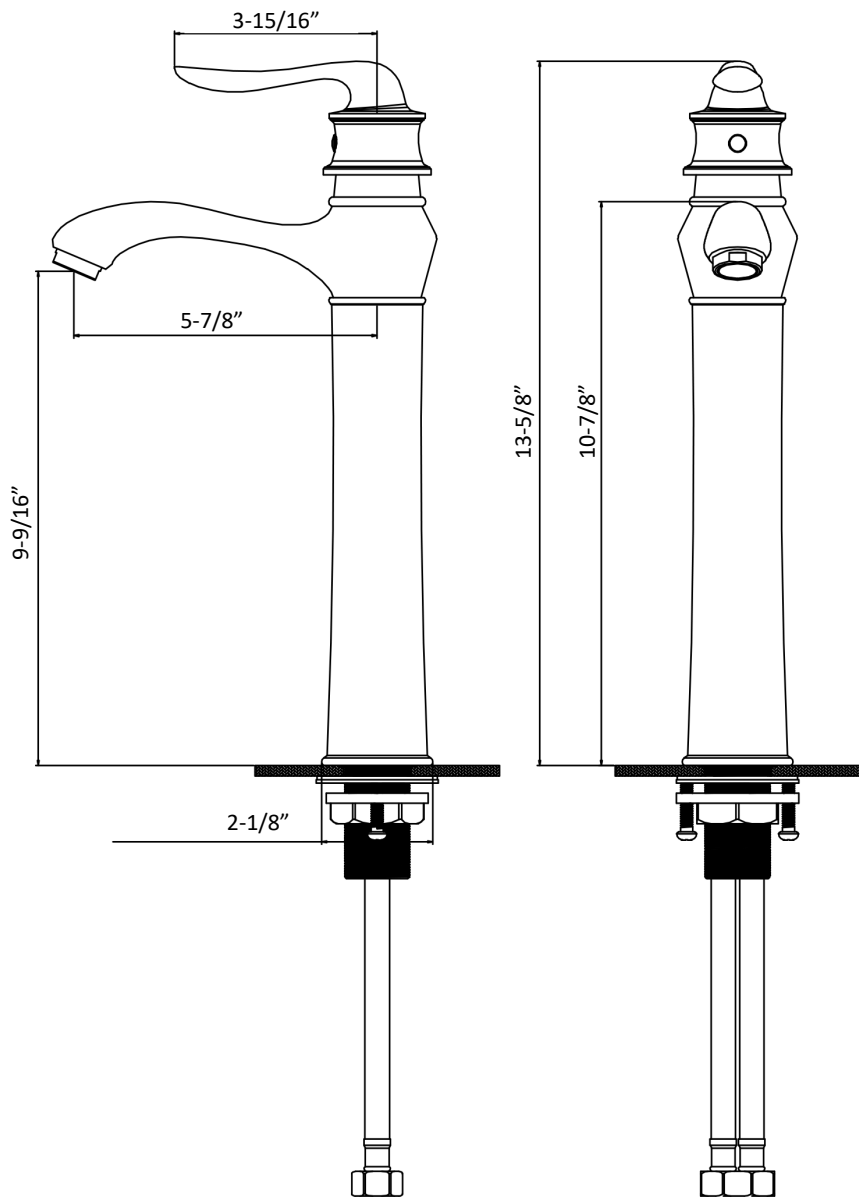

## Dartford

**Models:** KBF432C  
KBF432MB  
KBF432SS

COMPONENT LIST	QTY
1 - Faucet Body	1
2 - O-Ring	1
3 - Rubber Washer	1
4 - Metal Washer	1
5 - Mounting Hardware	1
6 - Screw	2

2

3

4

5

6

7

1 - Color Button

2 - Screw

3 - Handle

4 - Cover

5 - Nut

6 - Cartridge

7 - Faucet Body