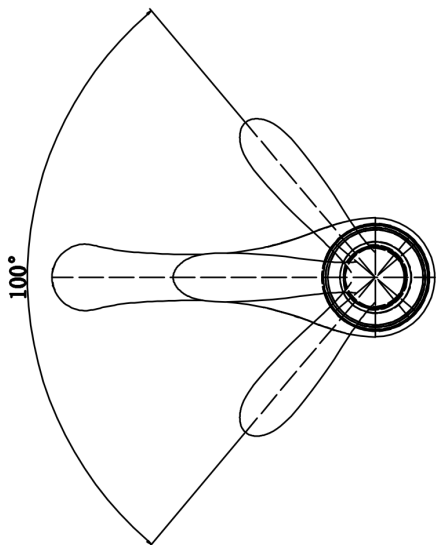

## Dartford

**Models:** KBF432C  
KBF432MB  
KBF432SS

COMPONENT LIST	QTY
1 - Faucet Body	1
2 - O-Ring	1
3 - Rubber Washer	1
4 - Metal Washer	1
5 - Mounting Hardware	1
6 - Screw	2

2

3

4

5

6

7

1 - Color Button

2 - Screw

3 - Handle

4 - Cover

5 - Nut

6 - Cartridge

7 - Faucet Body