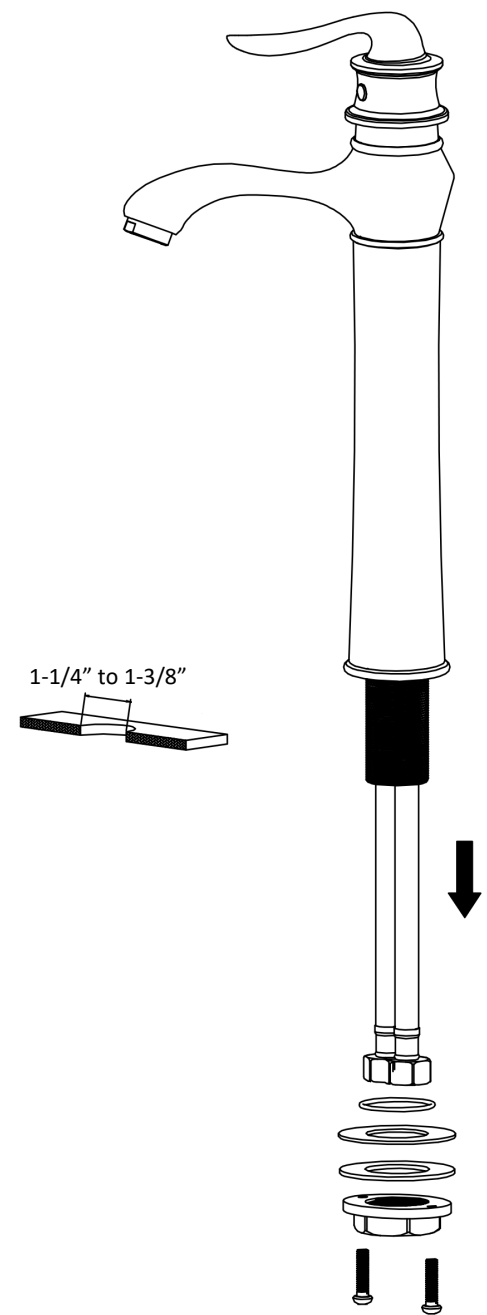

## Dartford

**Models:** KBF432C  
KBF432MB  
KBF432SS

COMPONENT LIST	QTY
1 - Faucet Body	1
2 - O-Ring	1
3 - Rubber Washer	1
4 - Metal Washer	1
5 - Mounting Hardware	1
6 - Screw	2

2

3

4

5

6

7

1 - Color Button

2 - Screw

3 - Handle

4 - Cover

5 - Nut

6 - Cartridge

7 - Faucet Body

8 - Base Body

9 - Base

10 - O-Ring

11 - Rubber Washer

12 - Metal Washer

13 - Mounting Hardware

14 - Screw

15 - Water Lines