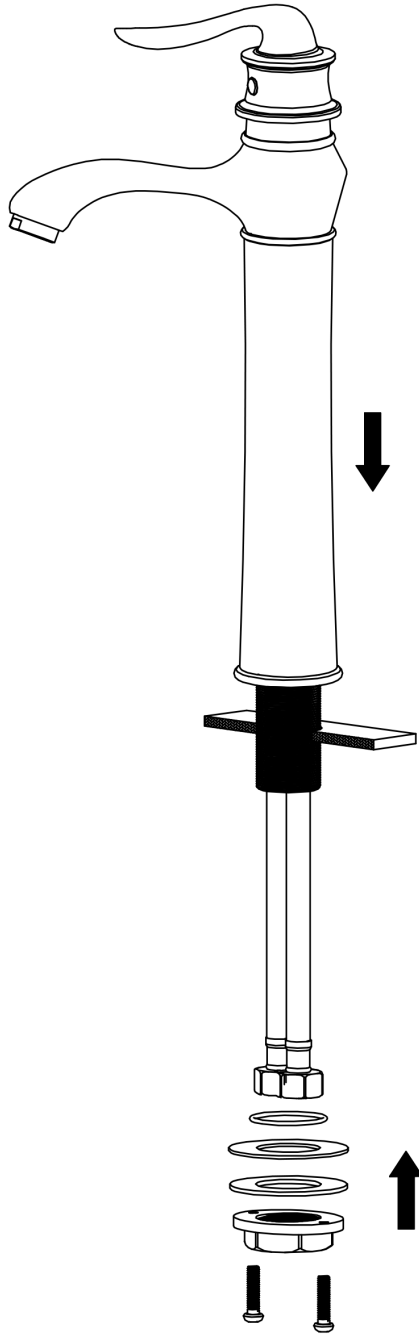

## Dartford

**Models:** KBF432C  
KBF432MB  
KBF432SS

COMPONENT LIST	QTY
1 - Faucet Body	1
2 - O-Ring	1
3 - Rubber Washer	1
4 - Metal Washer	1
5 - Mounting Hardware	1
6 - Screw	2

2

3

4

5

6

7

1 - Color Button

2 - Screw

3 - Handle

4 - Cover

5 - Nut

6 - Cartridge

7 - Faucet Body

8 - Base Body

9 - Base

10 - O-Ring

11 - Rubber Washer

12 - Metal Washer

13 - Mounting Hardware

14 - Screw

15 - Water Lines