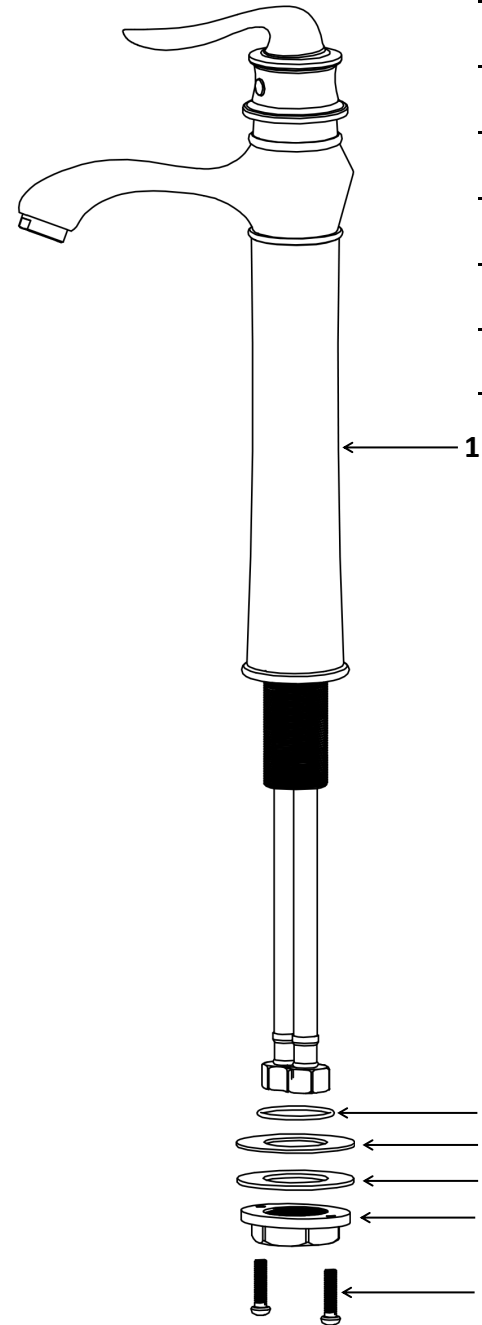

## Dartford

**Models:** KBF432C  
KBF432MB  
KBF432SS

COMPONENT LIST	QTY
1 - Faucet Body	1
2 - O-Ring	1
3 - Rubber Washer	1
4 - Metal Washer	1
5 - Mounting Hardware	1
6 - Screw	2

2

3

4

5

6

7

1 - Color Button

2 - Screw

3 - Handle

4 - Cover

5 - Nut

6 - Cartridge

7 - Faucet Body

8 - Base Body

9 - Base

10 - O-Ring

11 - Rubber Washer

12 - Metal Washer

13 - Mounting Hardware

14 - Screw

15 - Water Lines

16 - Inlet Hoses

17 - O-Rings

18 - Aerator Cover

19 - Aerator

20 - Gasket