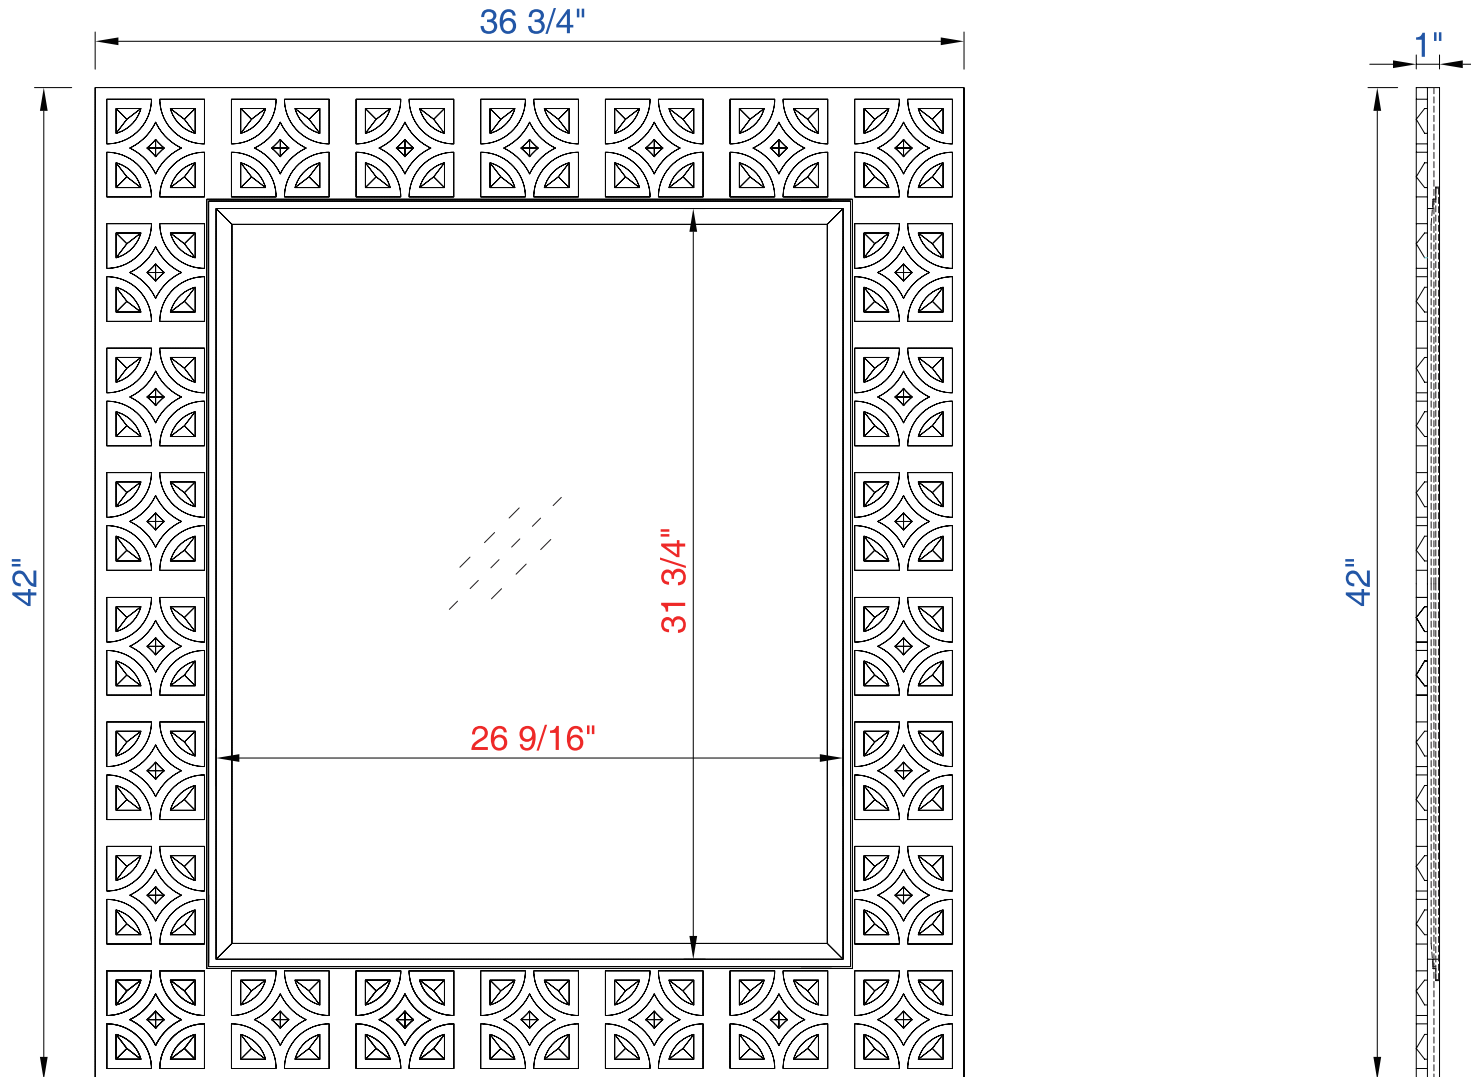

37"

Item Number:
150-M37-ANW

JAMES MARTIN

VANITIES™

Balmoral 37" Mirror

Diagrams with Dimensions
page 01 of 01

934mm

Item Number:
150-M37-ANW

JAMES MARTIN

VANITIES™

Balmoral 934mm Mirror

Diagrams with Dimensions
page 01 of 01

934

1067

674

807