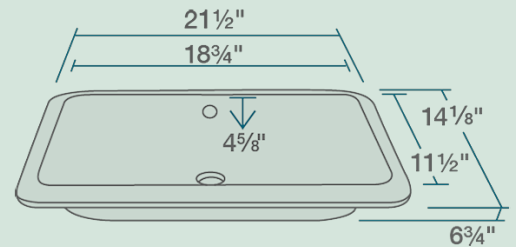

## Accessories

- 21 1/2" x 14 1/8" x 6 3/4"
- Undermount Installation
- 24" Minimum Cabinet Size
- True Vitreous China
- Multiple Colors Available
- Cardboard Cutout Template Included
- Installation Hardware Included
- cUPC Certified (Uniform Plumbing Code)
- Limited Lifetime Warranty
- ADA Compliant