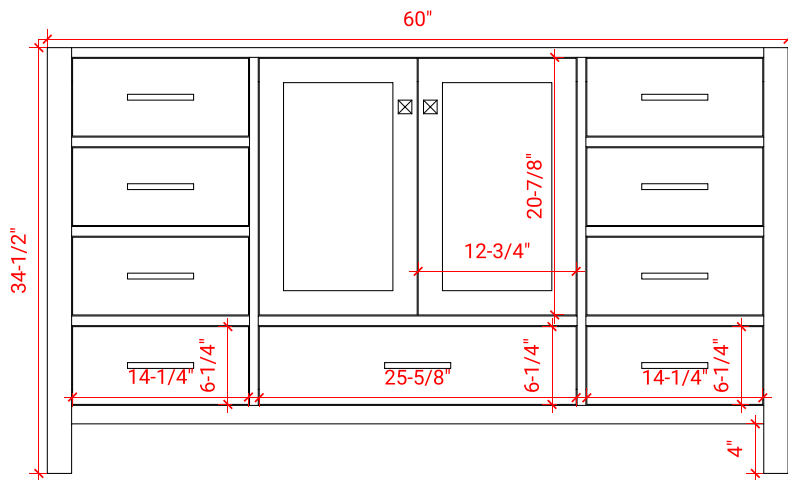

CAMBRIDGE 61" SINGLE SINK CABINET

ARIEL

A061S

BASE CABINET DIMENSIONS

60" W x 21.5" D x 34.5" H

FEATURES

- Solid wood frame & plywood panels
- Dovetail drawers and joints
- Soft closing doors & drawers

HARDWARE FINISHES

FRONT VIEW

SIDE VIEW

PLAN VIEW