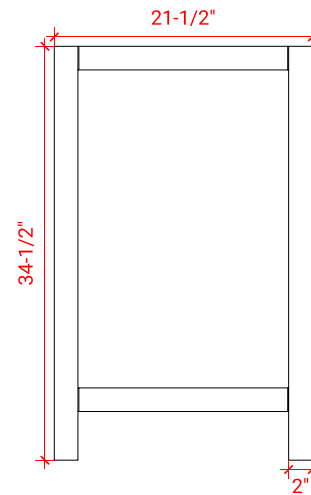

CAMBRIDGE 61" SINGLE SINK CABINET

ARIEL

A061S

BASE CABINET DIMENSIONS

60" W x 21.5" D x 34.5" H

FEATURES

- Solid wood frame & plywood panels
- Dovetail drawers and joints
- Soft closing doors & drawers

HARDWARE FINISHES

FRONT VIEW

SIDE VIEW

PLAN VIEW