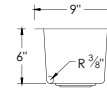

SORIA

S-417T

STAINLESS STEEL
SINGLE BOWL BAR SINK

DIMENSIONS

9" x 18" x 6"

INCLUDED ACCESSORY

ST-05
STRAINER

RECOMMENDED ACCESSORIES