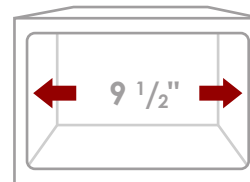

18 GAUGE
STAINLESS STEEL

PRODUCT DIMENSIONS

Overall Dimensions	9" x 18" x 6"
Internal Dimensions	7" x 16" x 6"
Left Basin	-
Right Basin	-
Drain Opening Size	3 1/2"

STANDARD STRAINER

CABINET SIZE

MINIMUM
INTERNAL SIZE