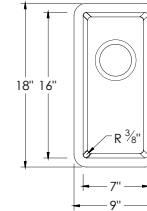

SORIA

S-417T

STAINLESS STEEL
SINGLE BOWL BAR SINK

DIMENSIONS

9" x 18" x 6"

INCLUDED ACCESSORY

ST-05
STRAINER

RECOMMENDED ACCESSORIES

A-916DG
DRYING MAT

A-900DG
DRYING RACK

S-01S
SOAP DISPENSER

DA-04
CAP FLOW DRAIN COVER

SURFACE FINISH

BRUSHED
SATIN FINISH

DRAIN HOLE SIZE

CORNER PROFILE

18 GAUGE
STAINLESS STEEL

PRODUCT DIMENSIONS

Overall Dimensions	9" x 18" x 6"
Internal Dimensions	7" x 16" x 6"
Left Basin	-
Right Basin	-
Drain Opening Size	3 1/2"

STANDARD STRAINER

CABINET SIZE

MINIMUM
INTERNAL SIZE