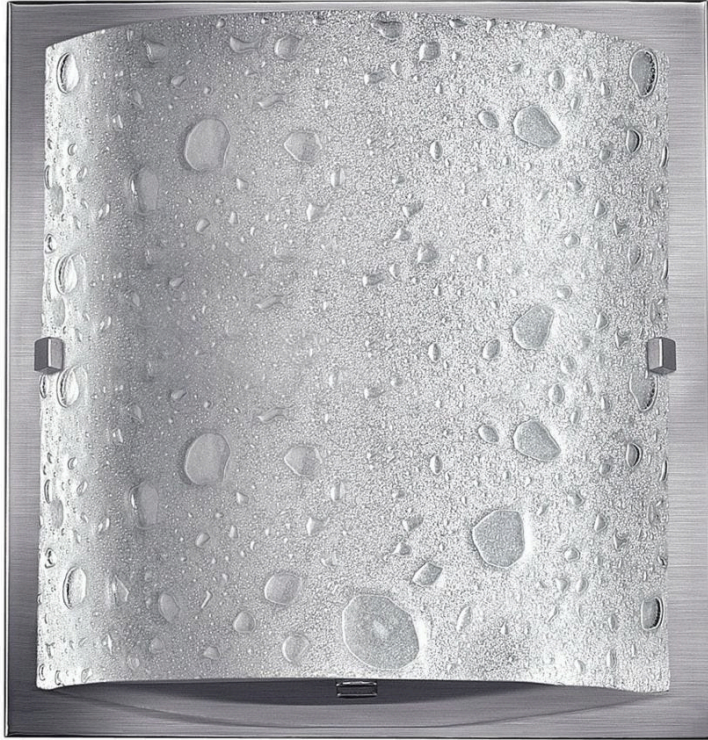

DAPHNE

5920BN

SINGLE LIGHT VANITY

Daphne features contemporary pocket style bubble art glass set against a sleek raceway back plate in chic Chrome or Brushed Nickel finishes. The etched bottom lens conceals the light source.

DETAILS	
FINISH:	Brushed Nickel
MATERIAL:	Metal
GLASS:	Etched Bubble Art

DIMENSIONS	
WIDTH:	8.5"
HEIGHT:	9"
WEIGHT:	2lb
BACK PLATE:	8.5"W X 9"H
EXTENSION:	4"
TOP TO OUTLET:	4.5"

LIGHT SOURCE	
LIGHT SOURCE:	Socket
WATTAGE:	1-75w Med.
VOLTAGE:	120v

SHIPPING	
CARTON LENGTH:	10
CARTON WIDTH:	10.5
CARTON HEIGHT:	6
CARTON WEIGHT:	4

PRODUCT DETAILS:

- Fixture can be mounted either up or down
- Suitable for use in damp locations as defined by NEC and CEC. Meets United States UL Underwriters Laboratories & CSA Canadian Standards Association Product Safety Standards
- Fixture is ADA compliant and adheres to the standards and guidelines listed by the Americans with Disabilities Act
- Bold lines and a clean, minimalist style creates a modern look
- Classic matte brushed nickel finish