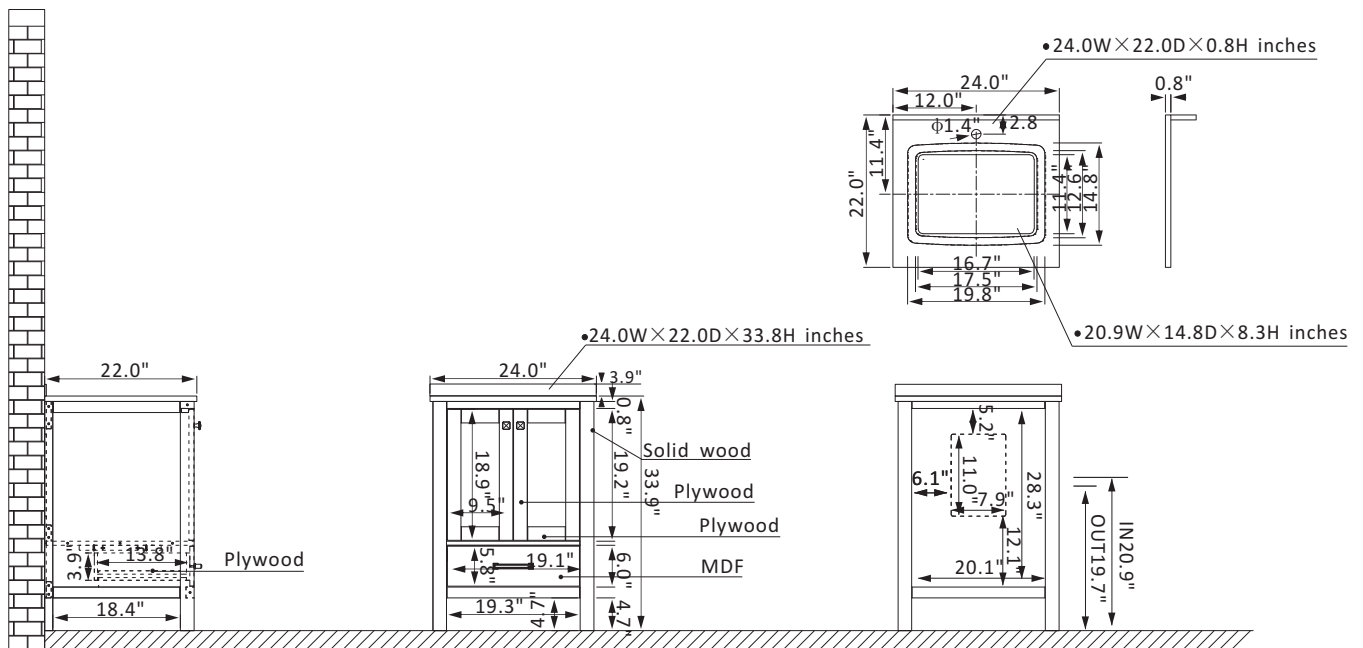

Vinnova Shannon Vanity Collection 785024-PG-WS-NM

Features

Imported solid oak frame, Solid wood and ply wood construction

Available in Paris Grey, Royal Blue and White Finish

Composite Carrara White Stone Countertop has a polished look with backsplash

Modern, Single Rectangular, undermount ceramic basin with overflow included

Vanity Countertop pre-drilled for Single hole faucet for easy installation (Faucet sold separately)

2 Soft-Closing doors and 1 Soft-Closing drawer

Brushed Gold finish Hardware

With Plywood back panels

Easy plumbing and faucet installation*

* Does not include faucet, drain assembly, P-trap

VINNOVA
FASHION BATHROOM LIFE