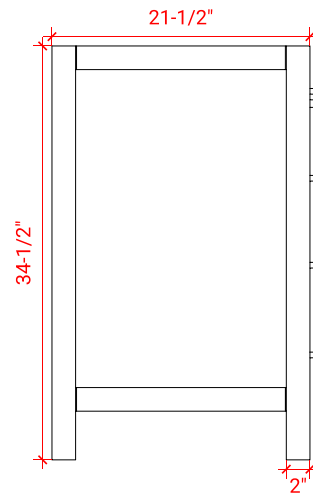

CAMBRIDGE 48" SINGLE SINK BASE CABINET

ARIEL

A049S

BASE CABINET DIMENSIONS

48" W x 21.5" D x 34.5" H

FEATURES

- Solid wood frame & plywood panels
- Dovetail drawers and joints
- Soft closing doors & drawers

HARDWARE FINISHES

Brushed Nickel Satin Brass Matte Black Polished Chrome

AVAILABLE COLORS

White Grey Midnight Blue Espresso

FRONT VIEW

SIDE VIEW

PLAN VIEW

49" SINGLE RECTANGLE SINK COUNTERTOP WITH 0.75 IN. THICKNESS

ARIEL

OVERALL DIMENSIONS

49" W x 22" D x 0.75" H

COUNTERTOP OPTIONS

Carrara Marble
CW2-049S-REC-CT

FEATURES

- Solid countertop with mitered edges & seams
- Undermount white rectangular sink
- Pre-drilled for 8" widespread faucet

INCLUDED

- Countertop
- Matching Backsplash
- Rectangle Sink

COUNTERTOP PLAN VIEW

EDGE SIDE VIEW

THREE DIMENSIONAL COUNTERTOP VIEW