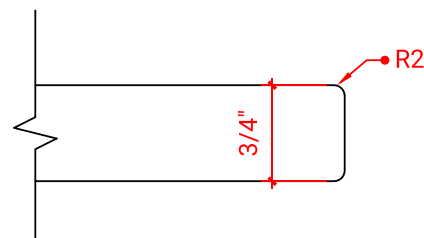

ARIEL

OVERALL DIMENSIONS

49" W x 22" D x 0.75" H

COUNTERTOP OPTIONS

Carrara Marble
CW2-049S-REC-CT

FEATURES

- Solid countertop with mitered edges & seams
- Undermount white rectangular sink
- Pre-drilled for 8" widespread faucet

INCLUDED

- Countertop
- Matching Backsplash
- Rectangle Sink

COUNTERTOP PLAN VIEW

EDGE SIDE VIEW

THREE DIMENSIONAL COUNTERTOP VIEW