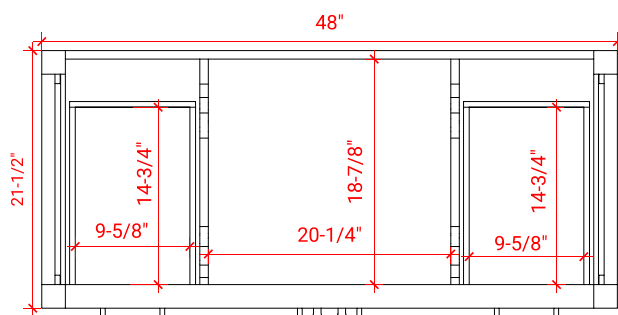

CAMBRIDGE 48" SINGLE SINK BASE CABINET

ARIEL

A049S

BASE CABINET DIMENSIONS

48" W x 21.5" D x 34.5" H

FEATURES

- Solid wood frame & plywood panels
- Dovetail drawers and joints
- Soft closing doors & drawers

HARDWARE FINISHES

Brushed Nickel Satin Brass Matte Black Polished Chrome

AVAILABLE COLORS

White Grey Midnight Blue Espresso

FRONT VIEW

SIDE VIEW

PLAN VIEW

49" SINGLE RECTANGLE SINK COUNTERTOP WITH 0.75 IN. THICKNESS

ARIEL

OVERALL DIMENSIONS

49" W x 22" D x 0.75" H

COUNTERTOP OPTIONS

Carrara Marble
CW2-049S-REC-CT

FEATURES

- Solid countertop with mitered edges & seams
- Undermount white rectangular sink
- Pre-drilled for 8" widespread faucet

INCLUDED

- Countertop
- Matching Backsplash
- Rectangle Sink

COUNTERTOP PLAN VIEW

EDGE SIDE VIEW

THREE DIMENSIONAL COUNTERTOP VIEW