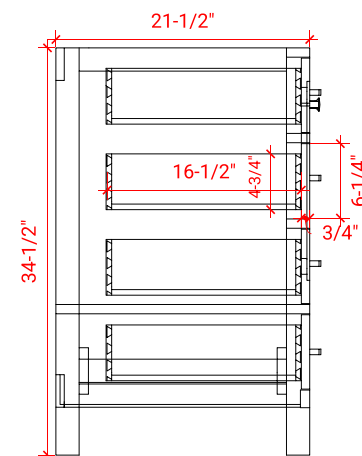

CAMBRIDGE 48" SINGLE SINK BASE CABINET

ARIEL

A049S

BASE CABINET DIMENSIONS

48" W x 21.5" D x 34.5" H

FEATURES

- Solid wood frame & plywood panels
- Dovetail drawers and joints
- Soft closing doors & drawers

HARDWARE FINISHES

Brushed Nickel Satin Brass Matte Black Polished Chrome

AVAILABLE COLORS

White Grey Midnight Blue Espresso

FRONT VIEW

SIDE VIEW

PLAN VIEW

49" SINGLE RECTANGLE SINK COUNTERTOP WITH 0.75 IN. THICKNESS

ARIEL

OVERALL DIMENSIONS

49" W x 22" D x 0.75" H

COUNTERTOP OPTIONS

Carrara Marble
CW2-049S-REC-CT

FEATURES

- Solid countertop with mitered edges & seams
- Undermount white rectangular sink
- Pre-drilled for 8" widespread faucet

INCLUDED

- Countertop
- Matching Backsplash
- Rectangle Sink

COUNTERTOP PLAN VIEW

EDGE SIDE VIEW

THREE DIMENSIONAL COUNTERTOP VIEW