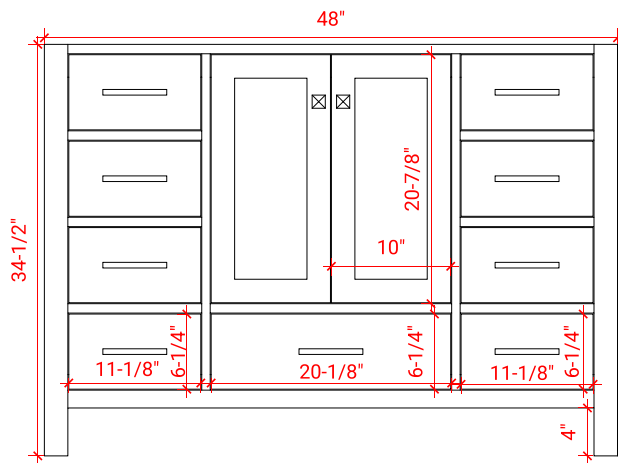

CAMBRIDGE 48" SINGLE SINK BASE CABINET

ARIEL

A049S

BASE CABINET DIMENSIONS

48" W x 21.5" D x 34.5" H

FEATURES

- Solid wood frame & plywood panels
- Dovetail drawers and joints
- Soft closing doors & drawers

HARDWARE FINISHES

Brushed Nickel Satin Brass Matte Black Polished Chrome

AVAILABLE COLORS

White Grey Midnight Blue Espresso

FRONT VIEW

SIDE VIEW

PLAN VIEW

49" SINGLE RECTANGLE SINK COUNTERTOP WITH 0.75 IN. THICKNESS

ARIEL

OVERALL DIMENSIONS

49" W x 22" D x 0.75" H

COUNTERTOP OPTIONS

Carrara Marble
CW2-049S-REC-CT

FEATURES

- Solid countertop with mitered edges & seams
- Undermount white rectangular sink
- Pre-drilled for 8" widespread faucet

INCLUDED

- Countertop
- Matching Backsplash
- Rectangle Sink

COUNTERTOP PLAN VIEW

EDGE SIDE VIEW

THREE DIMENSIONAL COUNTERTOP VIEW