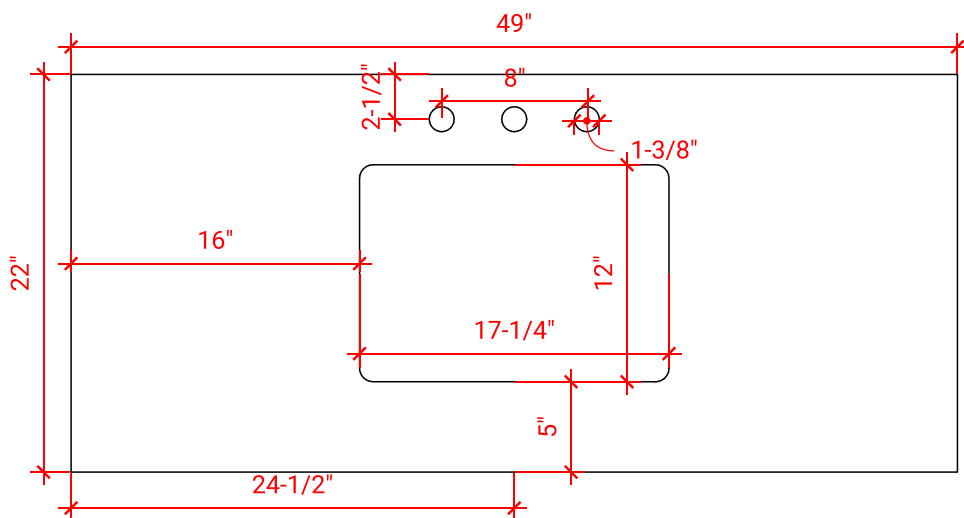

CAMBRIDGE 48" SINGLE SINK BASE CABINET

ARIEL

A049S

BASE CABINET DIMENSIONS

48" W x 21.5" D x 34.5" H

FEATURES

- Solid wood frame & plywood panels
- Dovetail drawers and joints
- Soft closing doors & drawers

ARIEL

OVERALL DIMENSIONS

49" W x 22" D x 0.75" H

COUNTERTOP OPTIONS

Carrara Marble
CW2-049S-REC-CT

FEATURES

- Solid countertop with mitered edges & seams
- Undermount white rectangular sink
- Pre-drilled for 8" widespread faucet

INCLUDED

- Countertop
- Matching Backsplash
- Rectangle Sink

COUNTERTOP PLAN VIEW

EDGE SIDE VIEW

THREE DIMENSIONAL COUNTERTOP VIEW