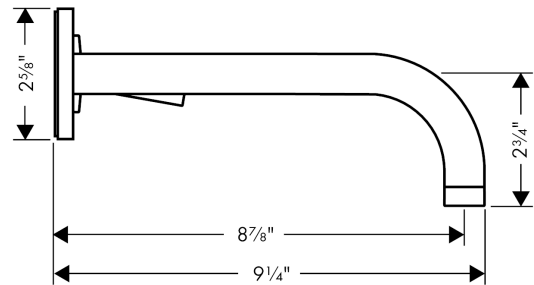

AXOR Uno
Wall-Mounted Single-Handle Faucet Trim, 1.2 GPM
 Finishes : **chrome** Part no. : **38118001**

Description

Features

- Aerated spray
- Flow: 1.2 GPM (4.5 L/Min)
- Joystick ceramic cartridge

Item details

List Price \$ 742.00

Technology

Compliance

Product image

Scale drawing

AXOR Uno
Wall-Mounted Single-Handle Faucet Trim, 1.2 GPM
 Finishes : **chrome** Part no. : **38118001**

Exploded drawing

Year of production: >07/16

AXOR Uno
Wall-Mounted Single-Handle Faucet Trim, 1.2 GPM
 Finishes : **chrome** Part no. : **38118001**

Spare parts list

Year of production: >07/16

Pos.	Description	Part no.	Price	PU
1	flange	96908000	-	1
2	handle	10092000	-	1
3	washer	97600000	-	1
4	escutcheon for handle	96909000	-	1
5	escutcheon for spout	96910000	-	1
6	cartridge, assy	96339000	-	1
7	fixing set	97971000	-	1
8	aerator M18x1 (4,5 l/min)	92884000	-	1
9	adapter for cartridge	95644000	-	1
10	nut	95645000	-	1
11	extension set 25 mm for 13622180	31971000	-	1
a	hollow set screw M4x6	97767000	-	1
b	conversion kit	95643000	-	1
c	base body	13622181	-	1
d	Grease	90920000	-	1