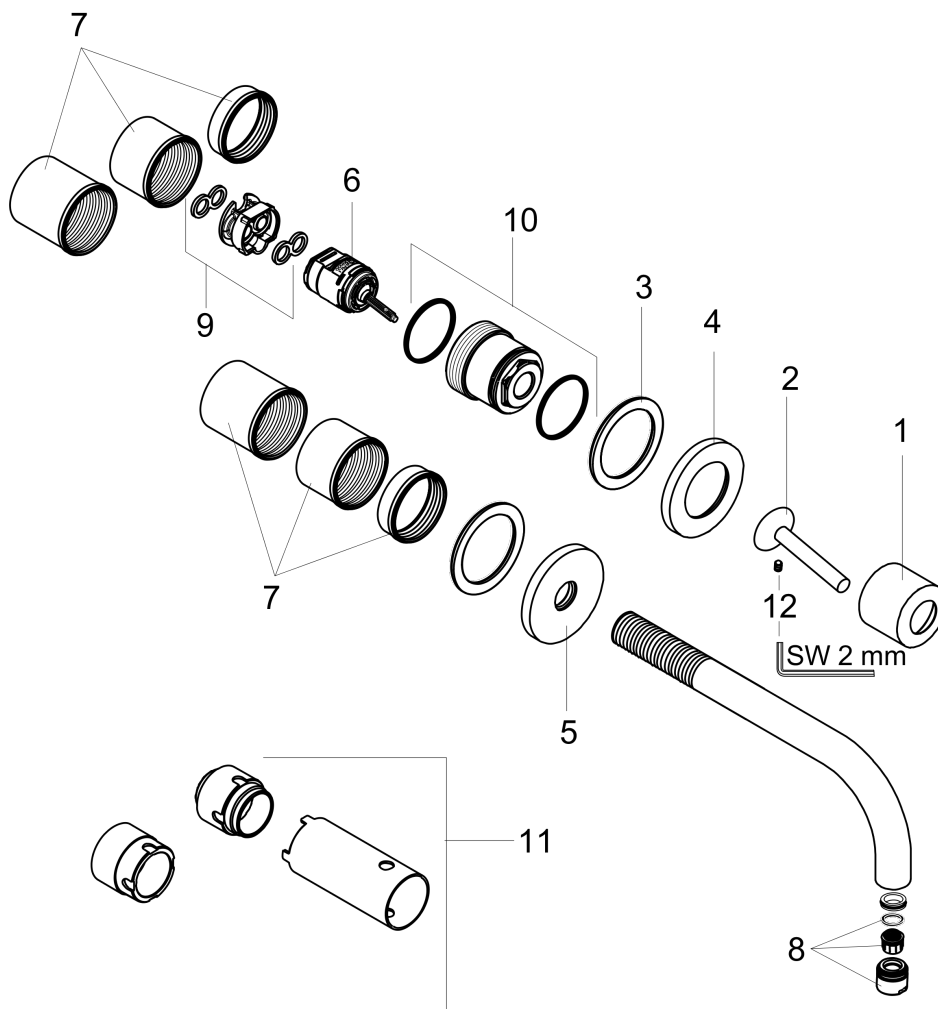

AXOR Uno
Wall-Mounted Single-Handle Faucet Trim, 1.2 GPM
 Finishes : **chrome** Part no. : **38118001**

Description

Features

- Aerated spray
- Flow: 1.2 GPM (4.5 L/Min)
- Joystick ceramic cartridge

Item details

List Price \$ 742.00

Technology

Compliance

Product image

Scale drawing

AXOR Uno
Wall-Mounted Single-Handle Faucet Trim, 1.2 GPM
 Finishes : **chrome** Part no. : **38118001**

Exploded drawing

Year of production: >07/16

AXOR Uno
Wall-Mounted Single-Handle Faucet Trim, 1.2 GPM
 Finishes : **chrome** Part no. : **38118001**

Spare parts list

Year of production: >07/16

Pos.	Description	Part no.	Price	PU
1	flange	96908000	-	1
2	handle	10092000	-	1
3	washer	97600000	-	1
4	escutcheon for handle	96909000	-	1
5	escutcheon for spout	96910000	-	1
6	cartridge, assy	96339000	-	1
7	fixing set	97971000	-	1
8	aerator M18x1 (4,5 l/min)	92884000	-	1
9	adapter for cartridge	95644000	-	1
10	nut	95645000	-	1
11	extension set 25 mm for 13622180	31971000	-	1
a	hollow set screw M4x6	97767000	-	1
b	conversion kit	95643000	-	1
c	base body	13622181	-	1
d	Grease	90920000	-	1