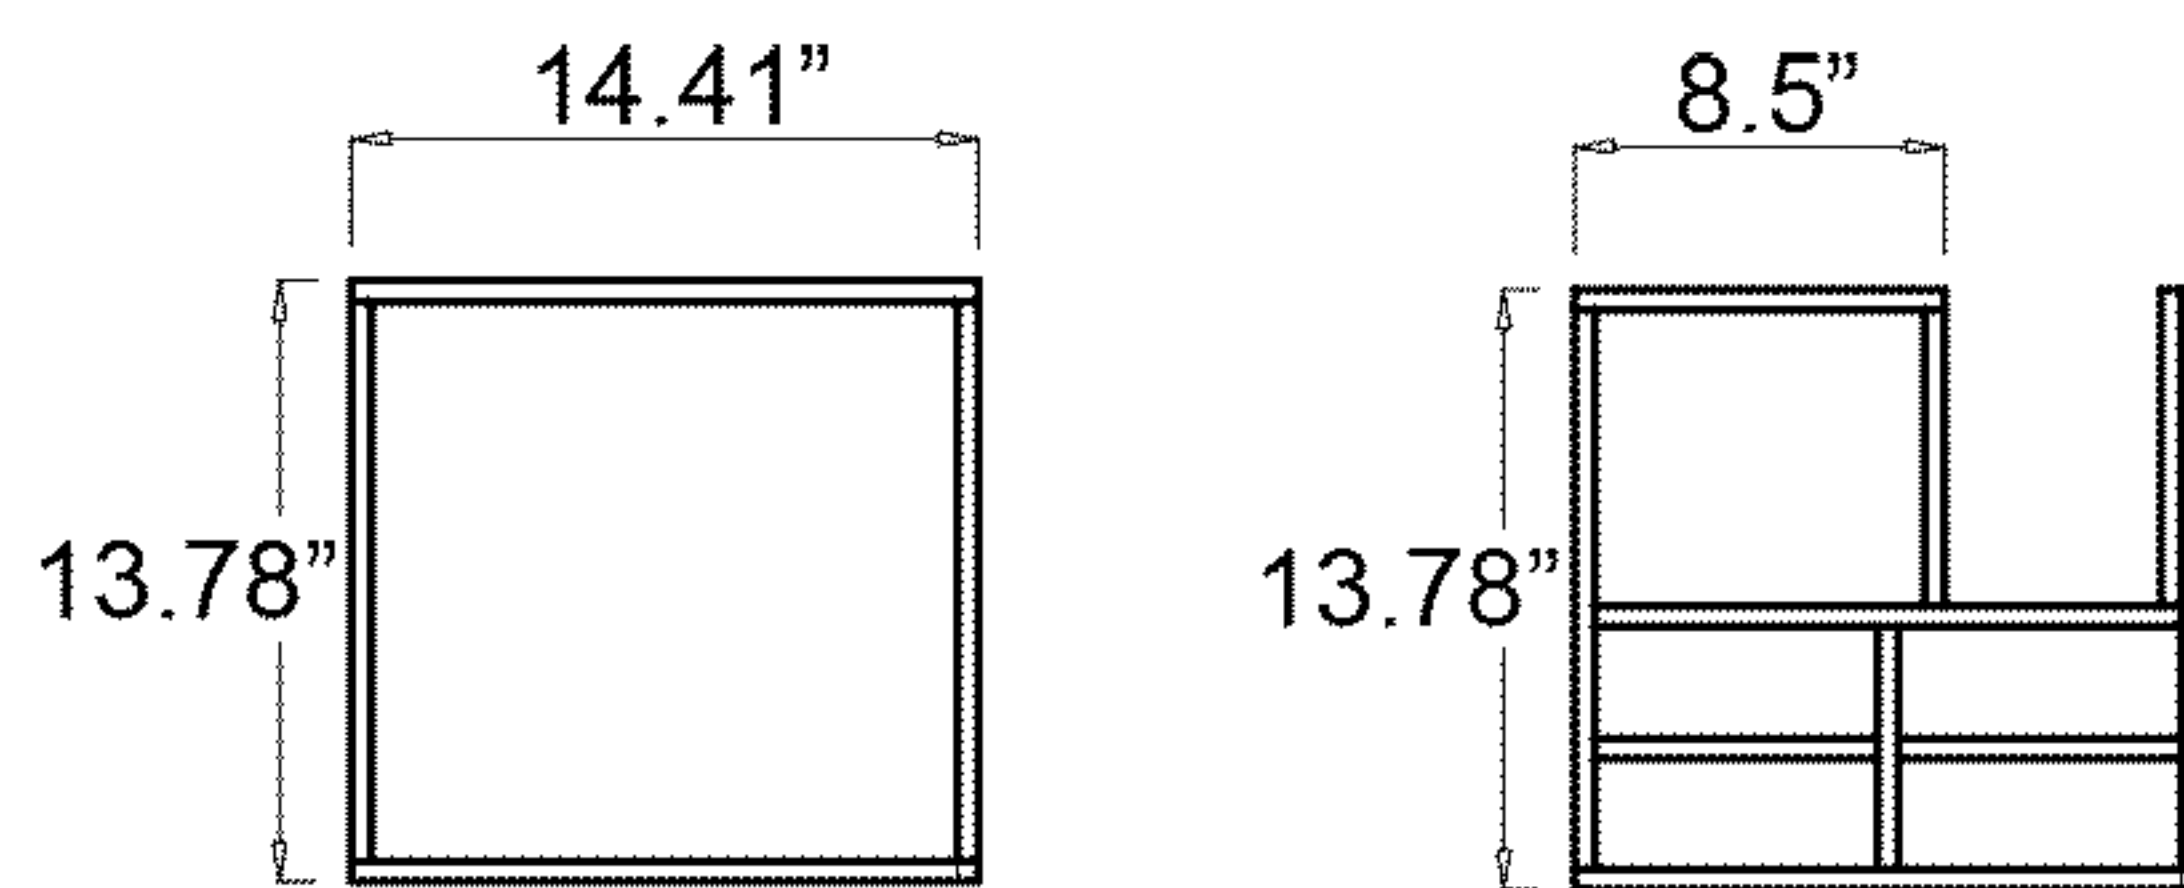

Front View

Drawer Box

Side View

Back Panel

Top View

*Virtu USA vanities are hand-crafted and may vary with a minor manufacturing tolerance.*

*Natural stone characteristics are very subjective and may vary with natural veining, crystallization and lining.*