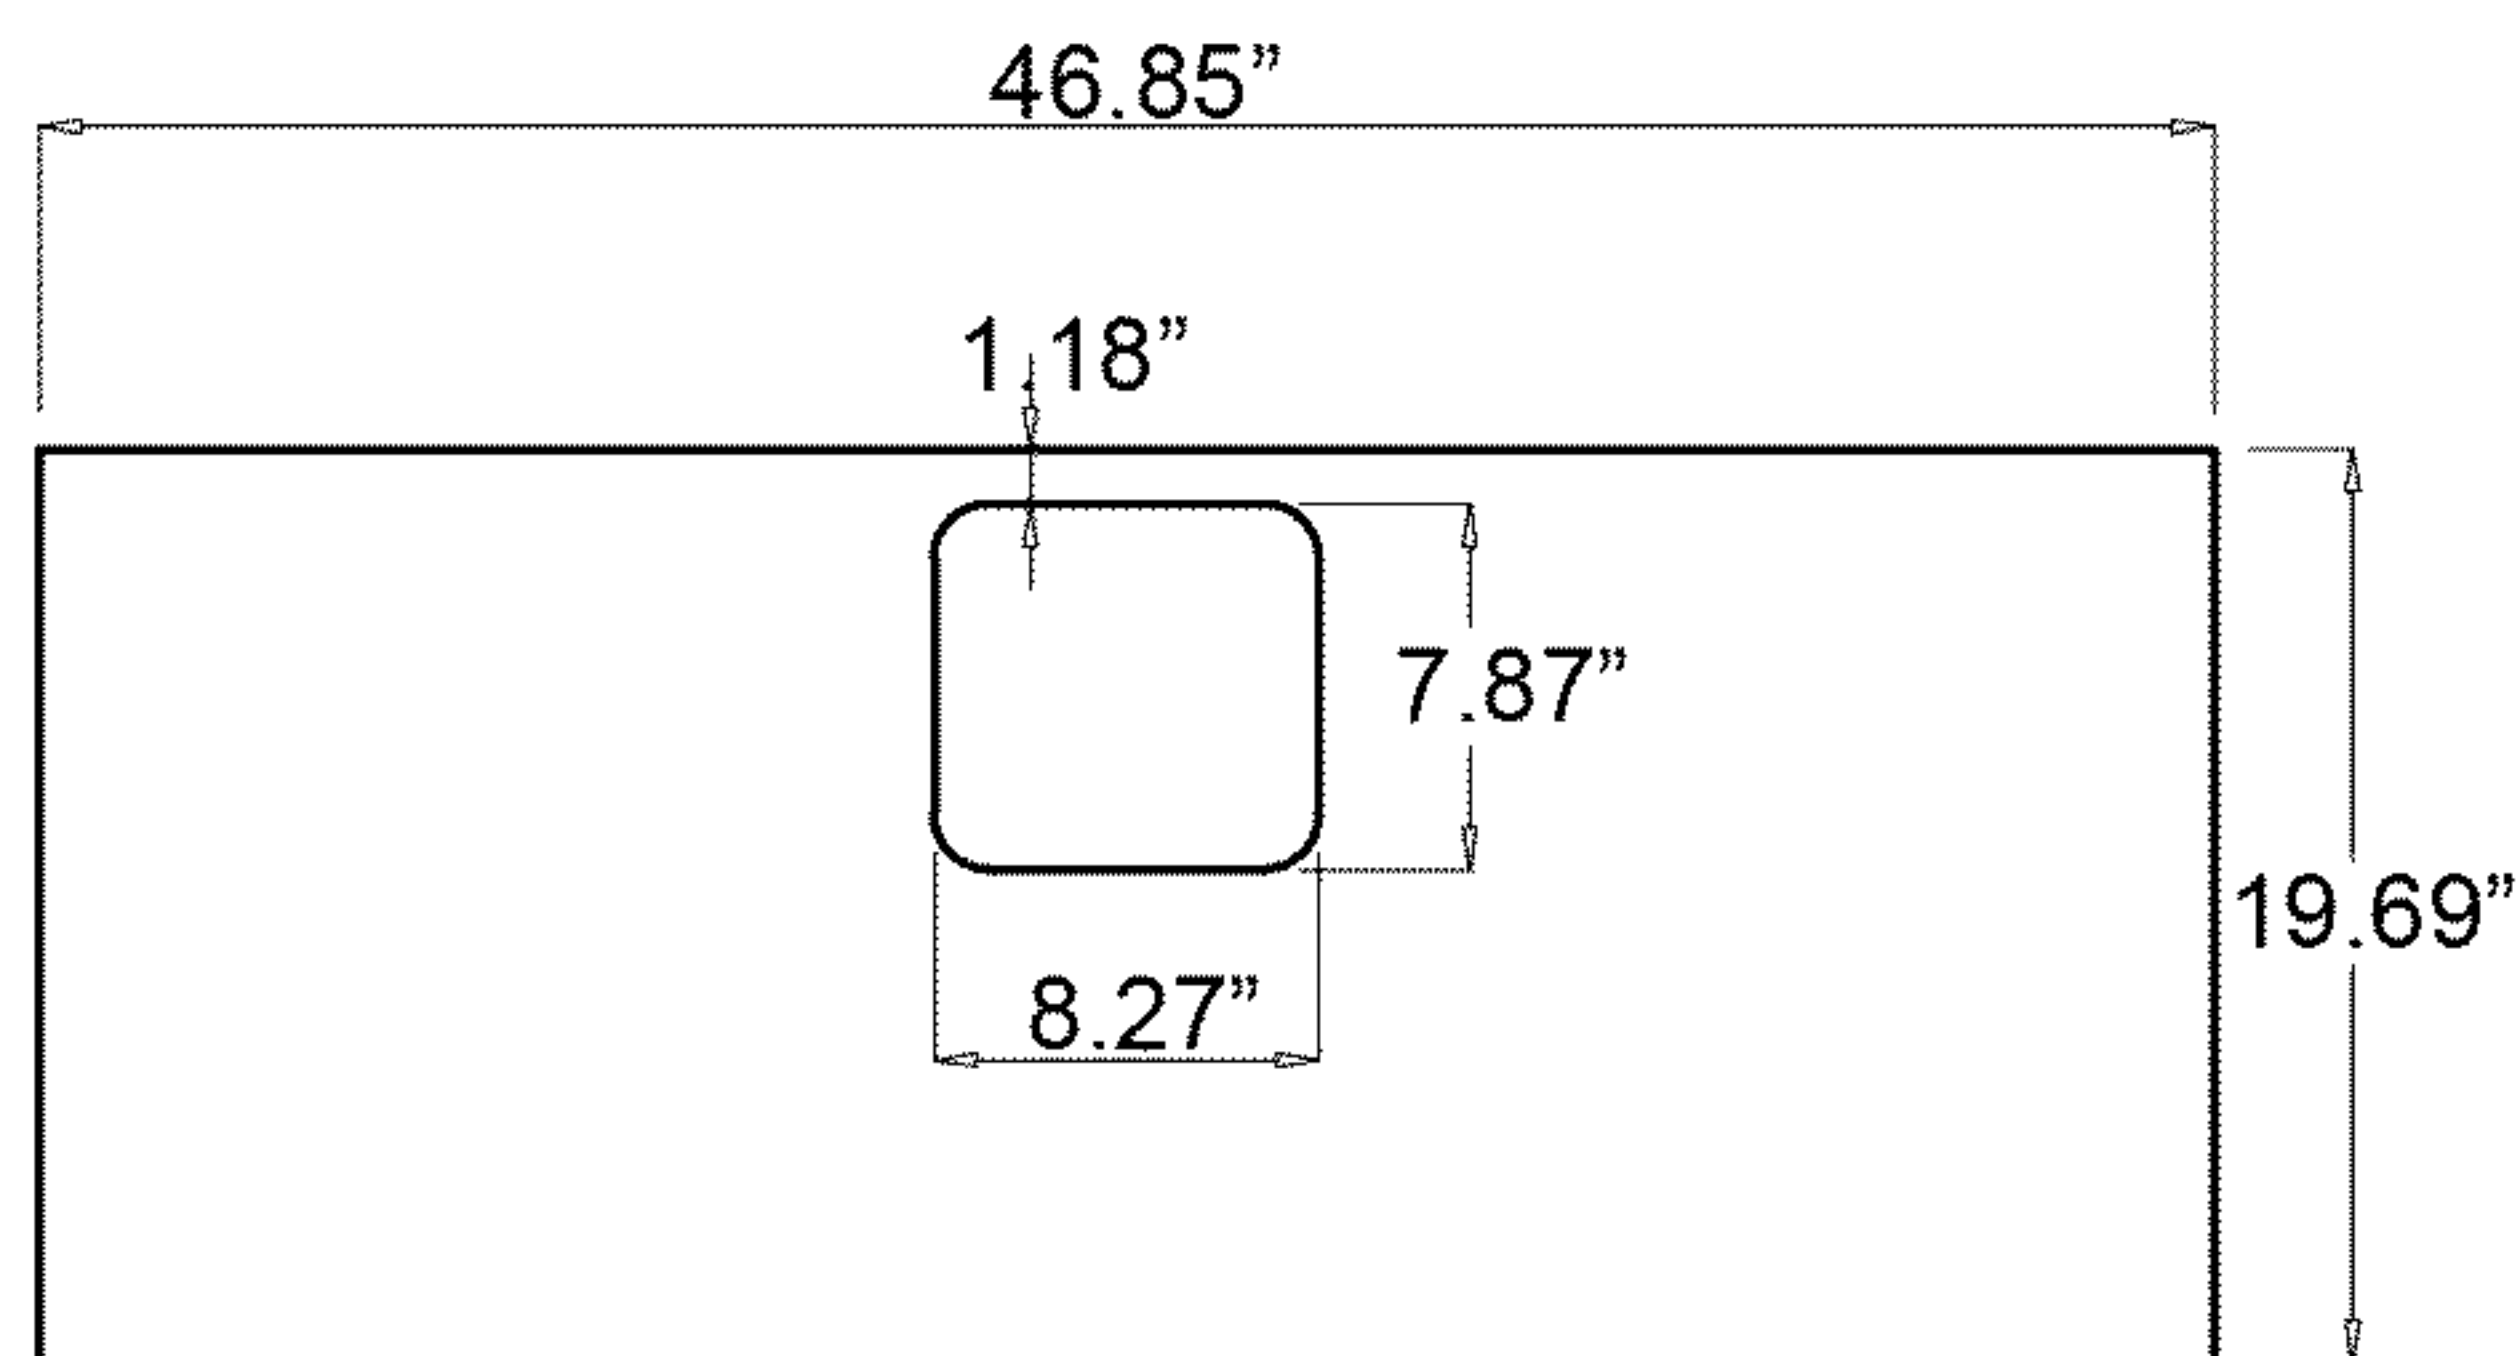

Front View

Drawer Box

Side View

Back Panel

Top View

*Virtu USA vanities are hand-crafted and may vary with a minor manufacturing tolerance.*

*Natural stone characteristics are very subjective and may vary with natural veining, crystallization and lining.*