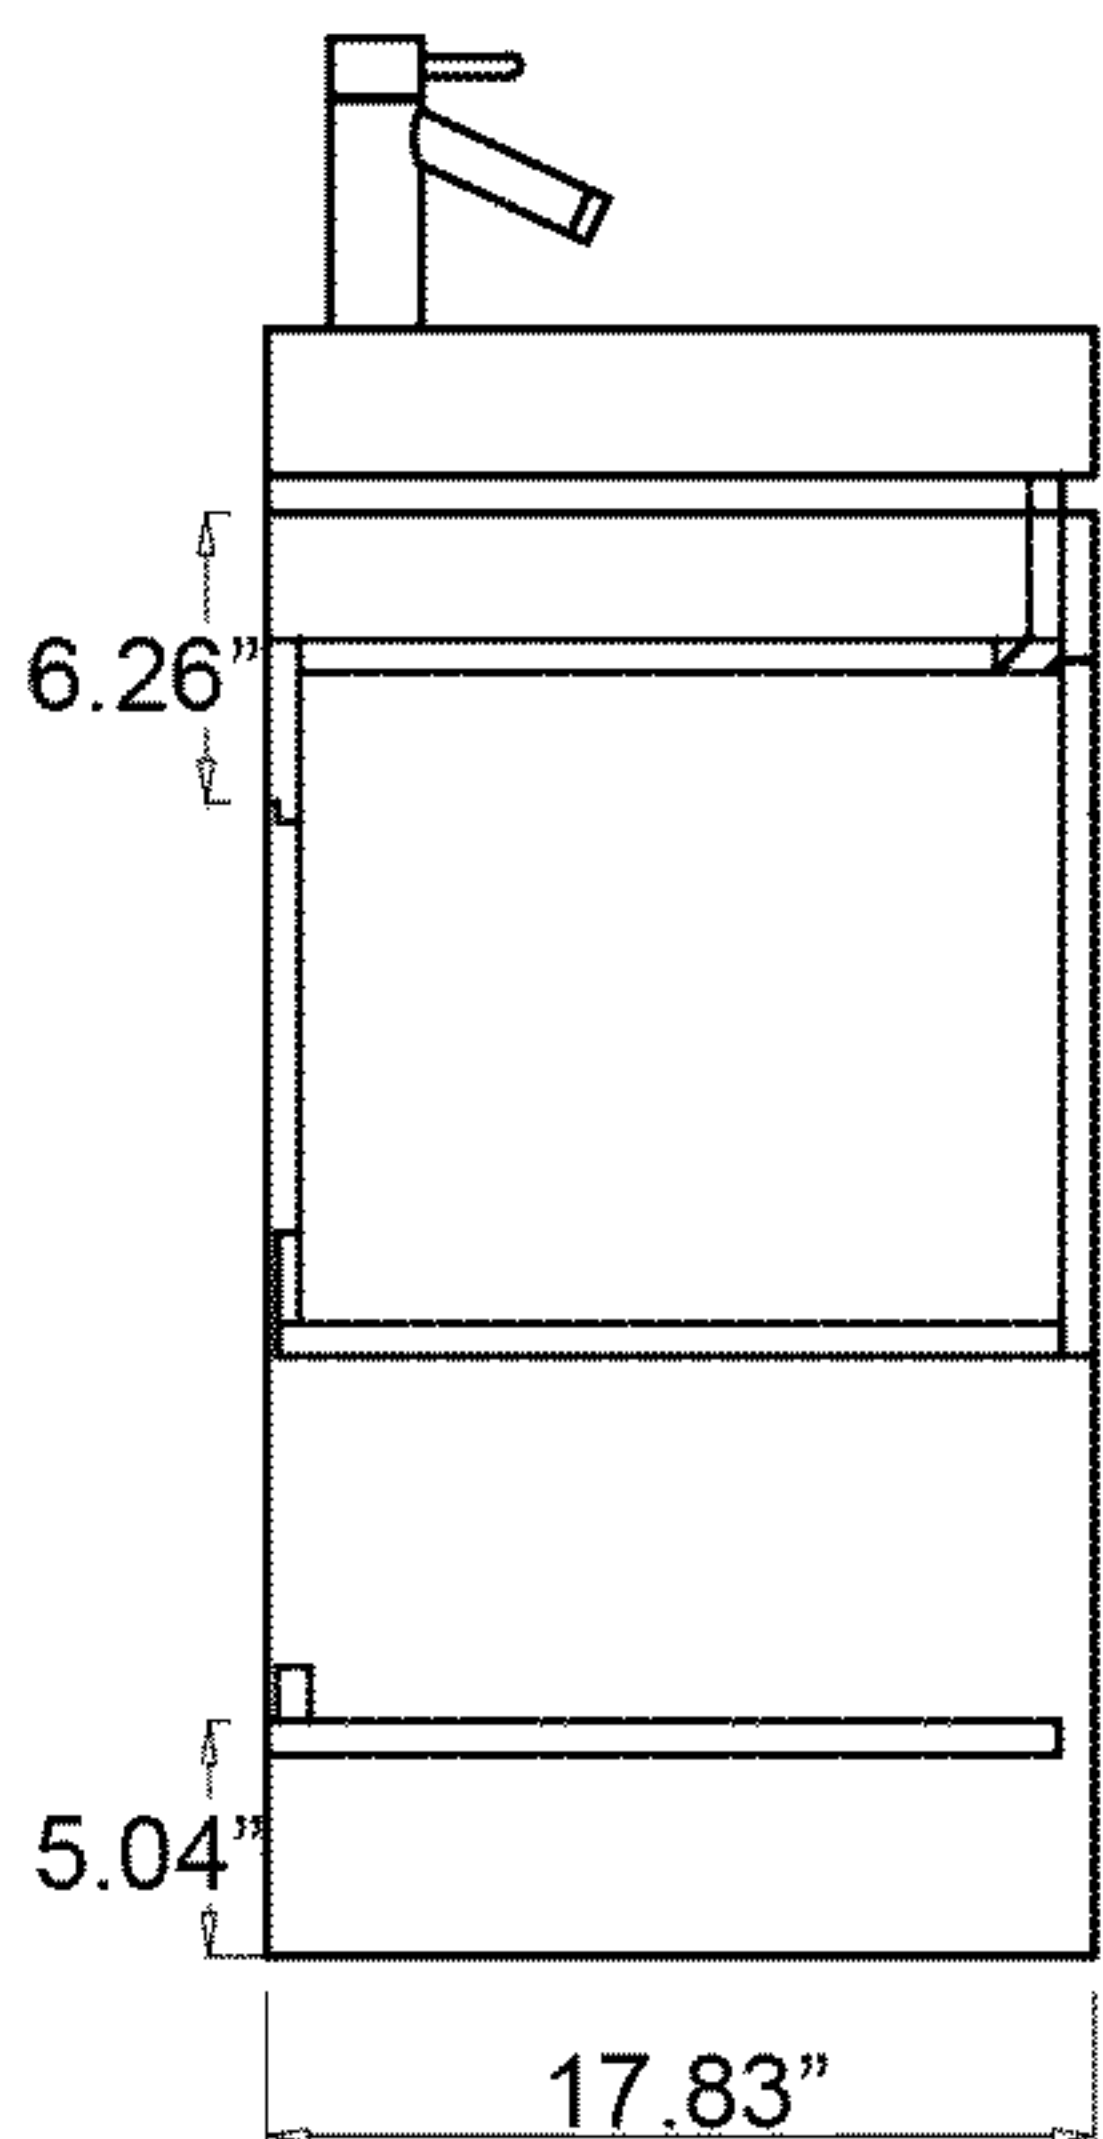

Front View

Drawer Box

Side View

Back Panel

Top View

*Virtu USA vanities are hand-crafted and may vary with a minor manufacturing tolerance.*

*Natural stone characteristics are very subjective and may vary with natural veining, crystallization and lining.*