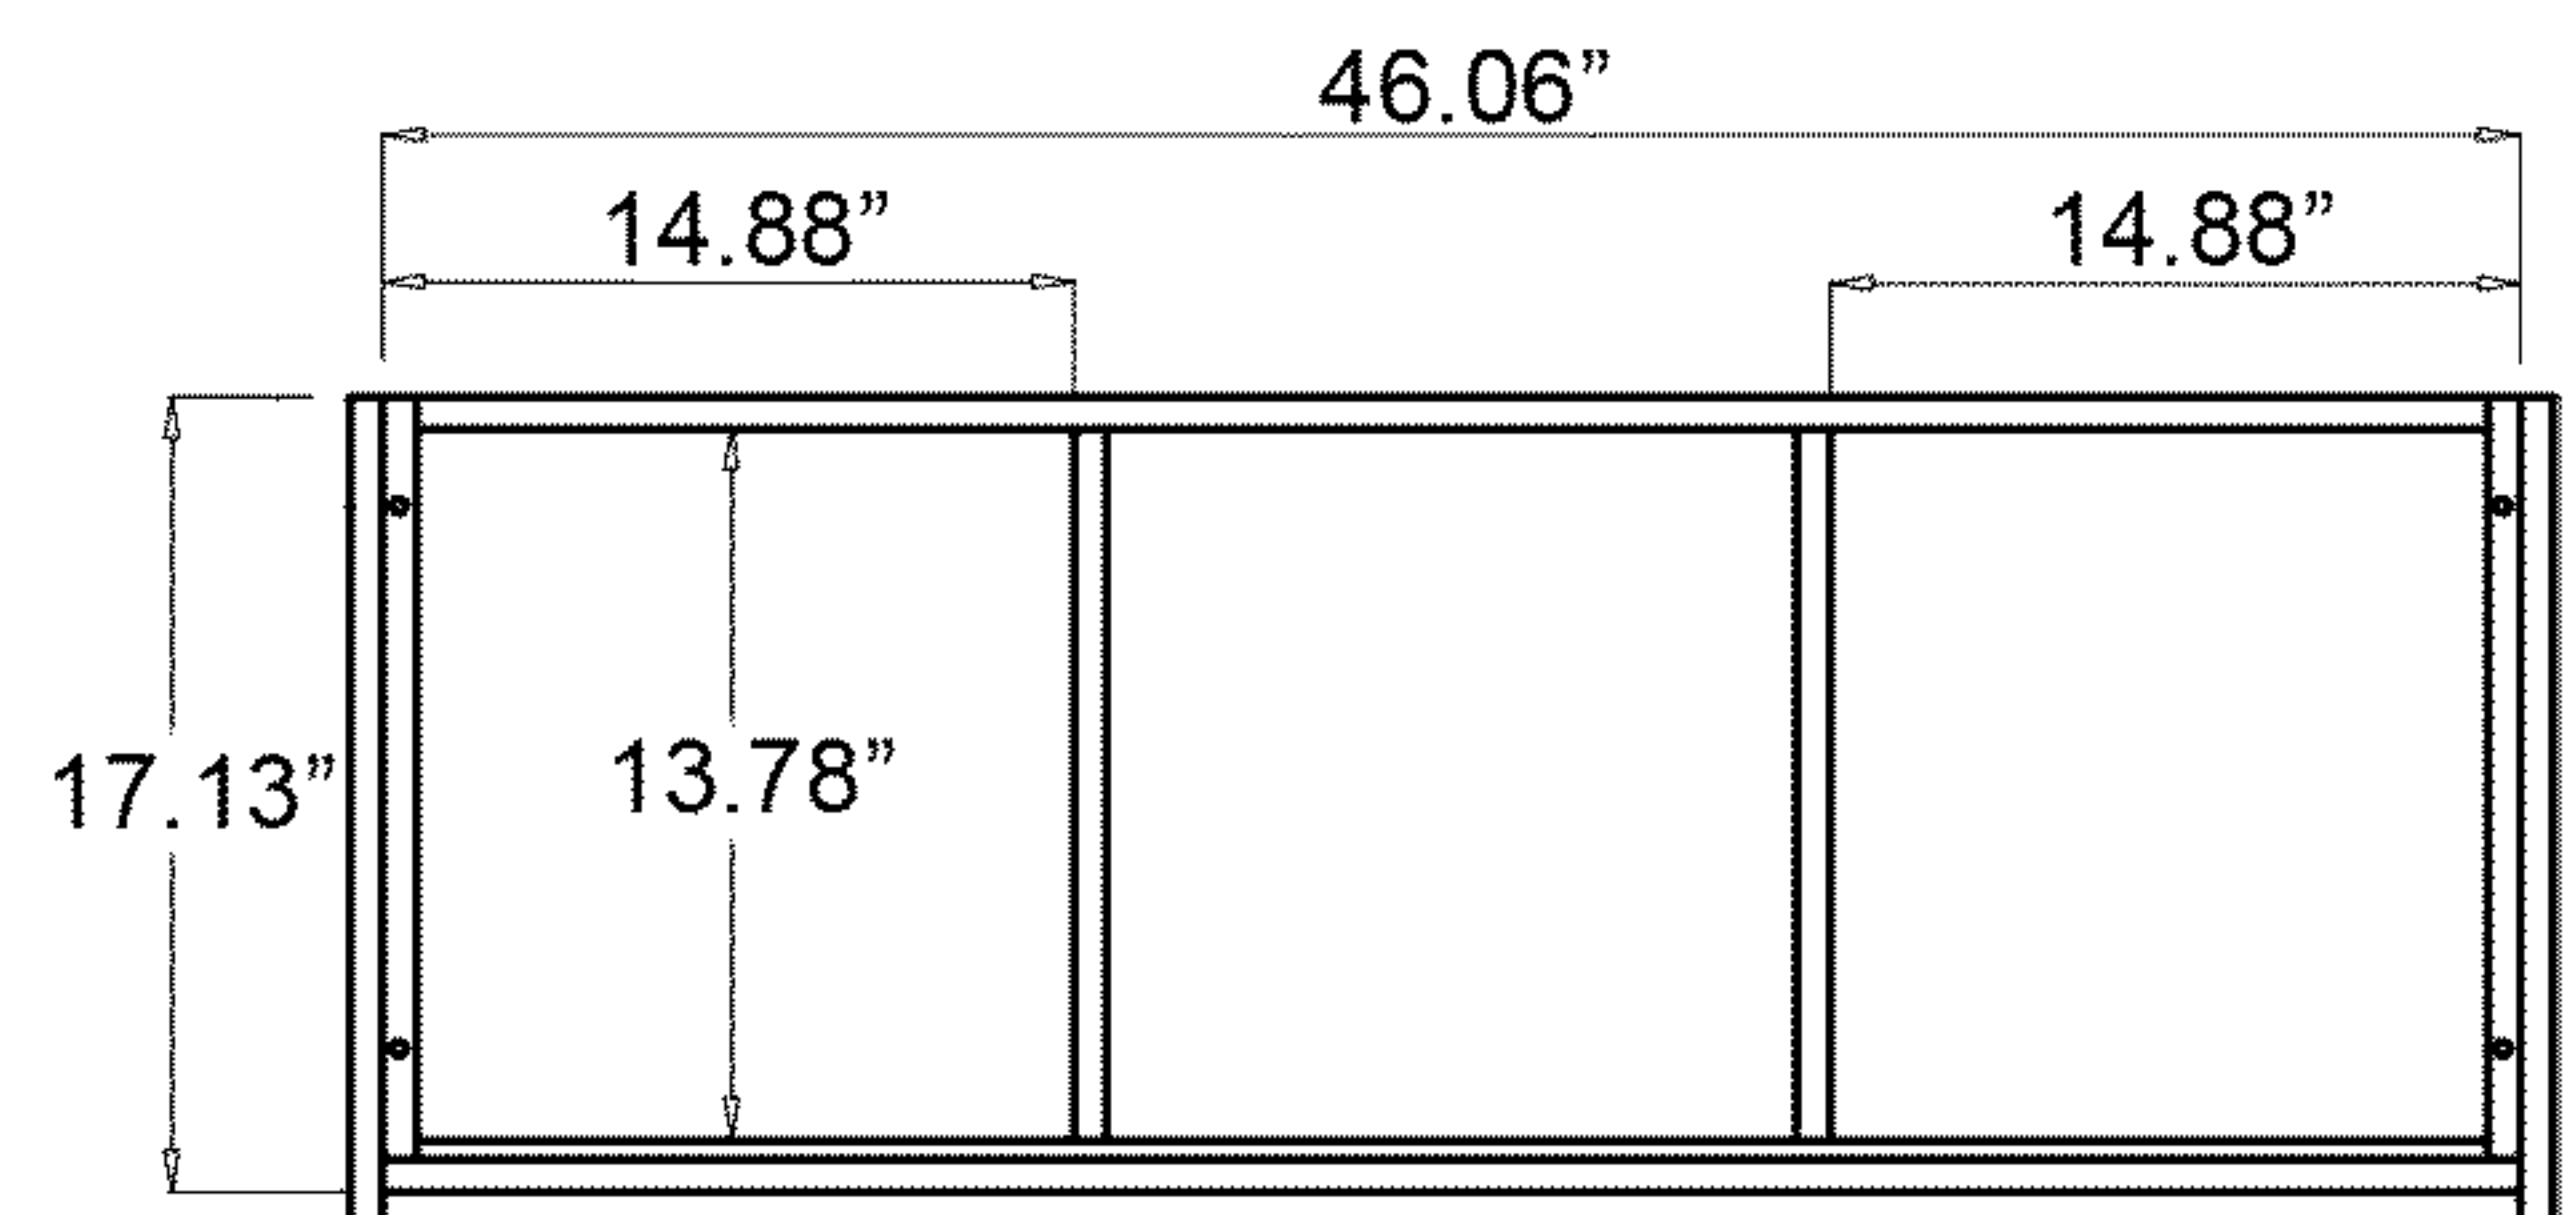

Front View

Drawer Box

Side View

Back Panel

Top View

*Virtu USA vanities are hand-crafted and may vary with a minor manufacturing tolerance.*

*Natural stone characteristics are very subjective and may vary with natural veining, crystallization and lining.*