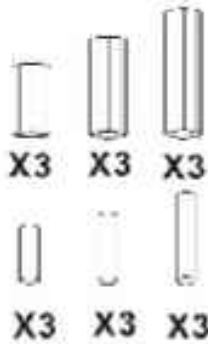

GRY-2109C-SC

①

OFF/ FERME

②

③

⑤

80W
8xE12
NOT INCLUDED
NON INCLUSE

④