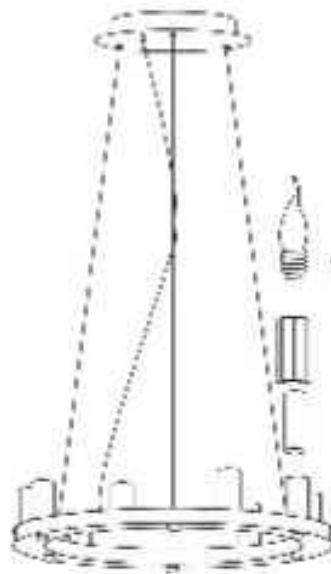

GRY-2109C-SC

①

OFF/ FERME

②

③

⑤

80W
8xE12
NOT INCLUDED
NON INCLUSE

④