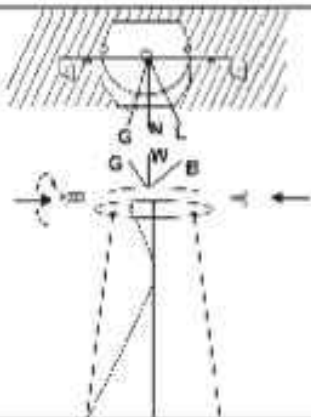

GRY-2109C-SC

①

OFF/ FERME

②

③

⑤

80W
8xE12
NOT INCLUDED
NON INCLUSE

④