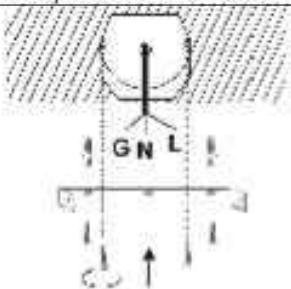

GRY-2109C-SC

①

OFF/ FERME

②

③

⑤

80W
8xE12
NOT INCLUDED
NON INCLUSE

④