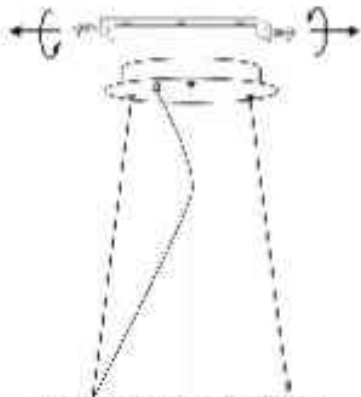

GRY-2109C-SC

①

OFF/ FERME

②

③

⑤

80W
8xE12
NOT INCLUDED
NON INCLUSE

④