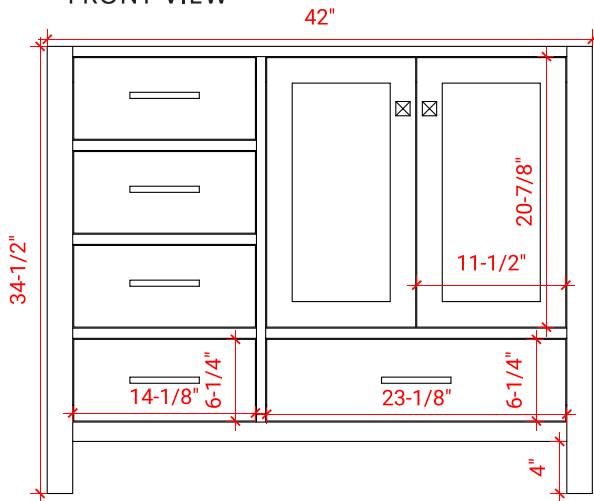

White Grey Espresso Midnight Blue

FRONT VIEW