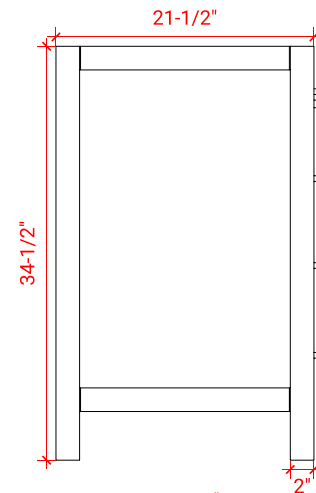

CAMBRIDGE 43" RIGHT OFFSET CABINET

ARIEL

A043S-R

BASE CABINET DIMENSIONS

42" W x 21.5" D x 34.5" H

FEATURES

- Solid wood frame & plywood panels
- Dovetail drawers and joints
- Soft closing doors & drawers

HARDWARE FINISHES

Satin Nickel Satin Brass Satin Black

AVAILABLE COLORS

White Grey Espresso Midnight Blue

SIDE VIEW