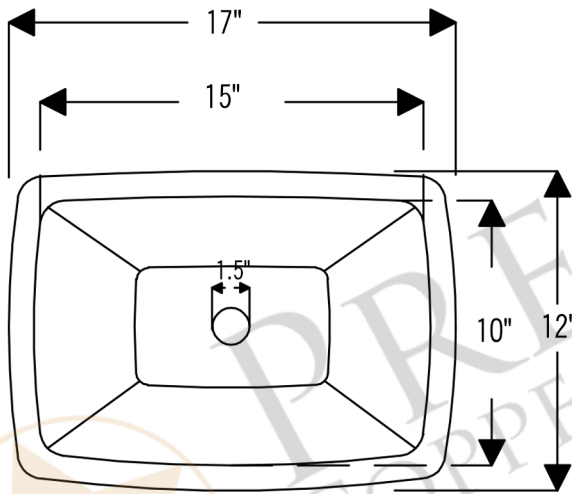

PREMIER
COPPER PRODUCTS

MODEL NUMBER: LRECDB

- Description: 17" Rectangle Under Counter Hammered Copper Sink
- Outer Dimension: 17" x 12" x 7"
- Inner Dimension: 15" x 10" x 7"
- Rim: 1"
- Drain Opening: 1.5"
- Finish: Oil Rubbed Bronze

CODE/STANDARD COMPLIANCE

* IAPMO/cUPC LISTED

* ORB: Oil Rubbed Bronze

THIS PRODUCT IS HAND CRAFTED, SMALL VARIANCES IN COLOR AND SIZE MAY OCCUR.
DO NOT MAKE ANY INSTALLATION CUTS UNTIL YOU RECEIVE YOUR ITEM(S).