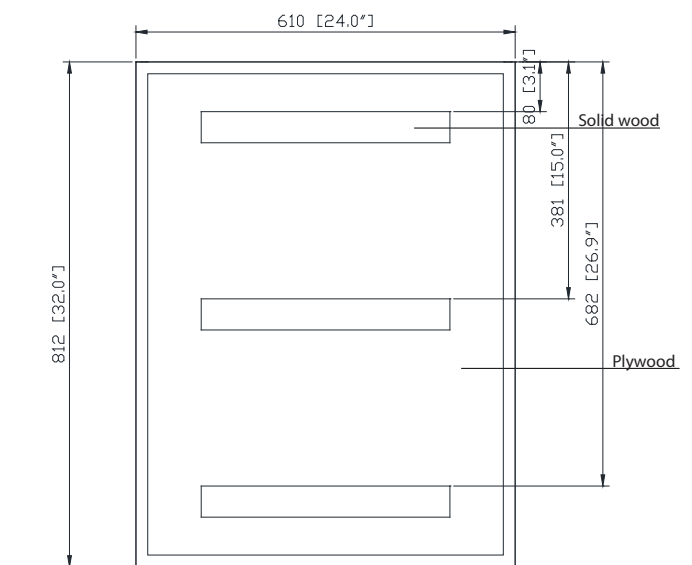

Features

- Durable poplar wood frame
- Beveled-edge mirror
- 1 soft-close door
- 3 glass shelves inside
- Mirror backing inside cabinet
- Mirror cabinet hangs vertically
- Wall cleat for easy hanging and leveling

Colors / Finishes

- Tobacco
- Light Espresso
- White

Nominal Dimension

- 24W x 5.1D x 32H (inches)

Related Items

Vanity	MADISON-TO	MADISON-LE	MADISON-WT
--------	------------	------------	------------

Product Diagrams

Front

Back

Side

Top