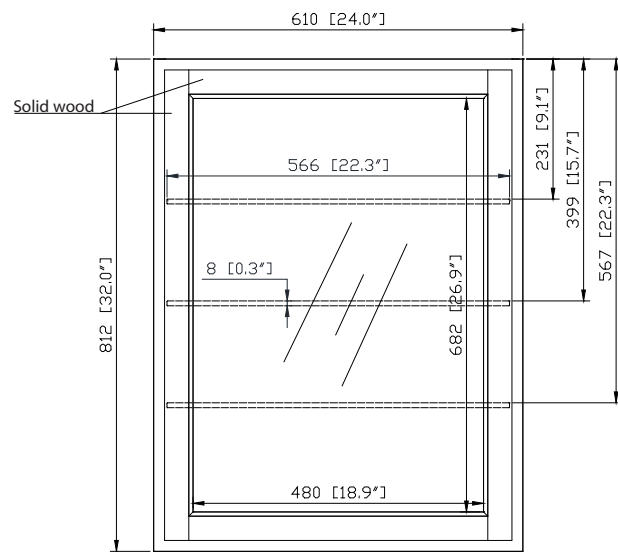

Features

- Durable poplar wood frame
- Beveled-edge mirror
- 1 soft-close door
- 3 glass shelves inside
- Mirror backing inside cabinet
- Mirror cabinet hangs vertically
- Wall cleat for easy hanging and leveling

Colors / Finishes

- Tobacco
- Light Espresso
- White

Nominal Dimension

- 24W x 5.1D x 32H (inches)

Related Items

Vanity	MADISON-TO	MADISON-LE	MADISON-WT
--------	------------	------------	------------

Product Diagrams

Front

Back

Side

Top