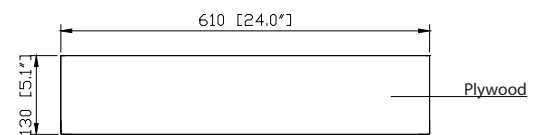

Colors / Finishes

- Tobacco
- Light Espresso
- White

Nominal Dimension

- 24W x 5.1D x 32H (inches)

Related Items

Vanity	MADISON-TO	MADISON-LE	MADISON-WT
--------	------------	------------	------------

Product Diagrams

Front

Back

Side

Top