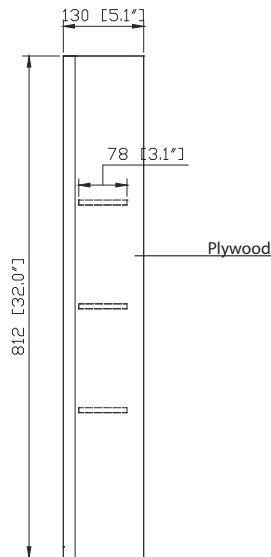

Features

- Durable poplar wood frame
- Beveled-edge mirror
- 1 soft-close door
- 3 glass shelves inside
- Mirror backing inside cabinet
- Mirror cabinet hangs vertically
- Wall cleat for easy hanging and leveling

Colors / Finishes

- Tobacco
- Light Espresso
- White

Nominal Dimension

- 24W x 5.1D x 32H (inches)

Related Items

Vanity	MADISON-TO	MADISON-LE	MADISON-WT
--------	------------	------------	------------

Product Diagrams

Front

Back

Side

Top