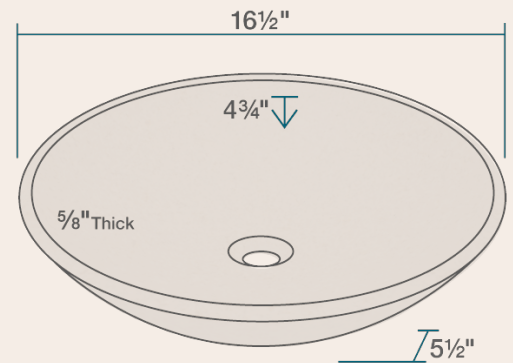

16 1/2" x 16 1/2" x 5 1/2"
 5/8" Thick Bowl
 Hand-Polished Granite
 Limited Lifetime Warranty
 Tan-Colored Stone Throughout

Accessories

*Accessories not included

UPC: 810971027063

Features

Vessel Installation	18" Minimum Cabinet Size	5/8" Thick	Hand-Polished Granite	Limited Lifetime Warranty	One Bowl