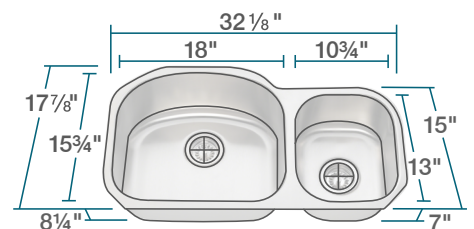

DIMENSIONS

www.renesinks.com
872.241.0016
sales@renesinks.com