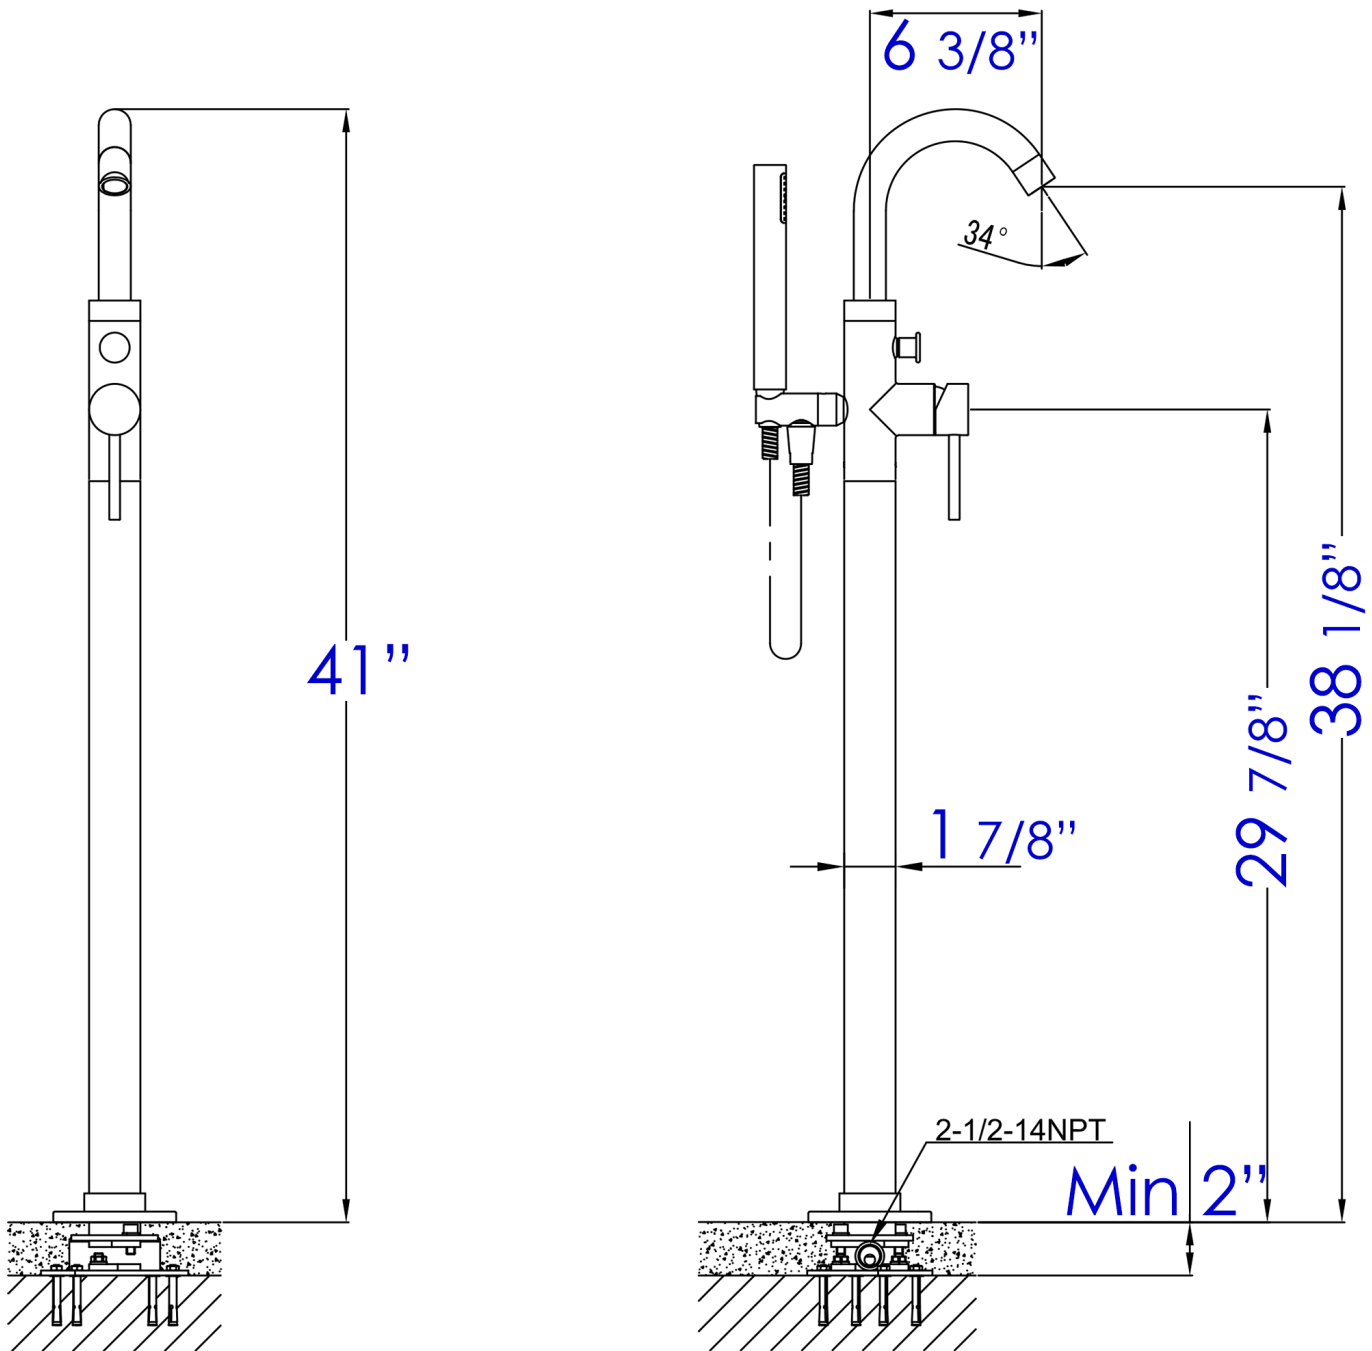

**AB2534**

Single Lever Floor Mounted Tub Filler Mixer w Hand Held Shower Head

**Note:** All product dimensions are approximate and should be verified on site prior to installation.  
Visit [www.ALFIbrand.com](http://www.ALFIbrand.com) for more information.